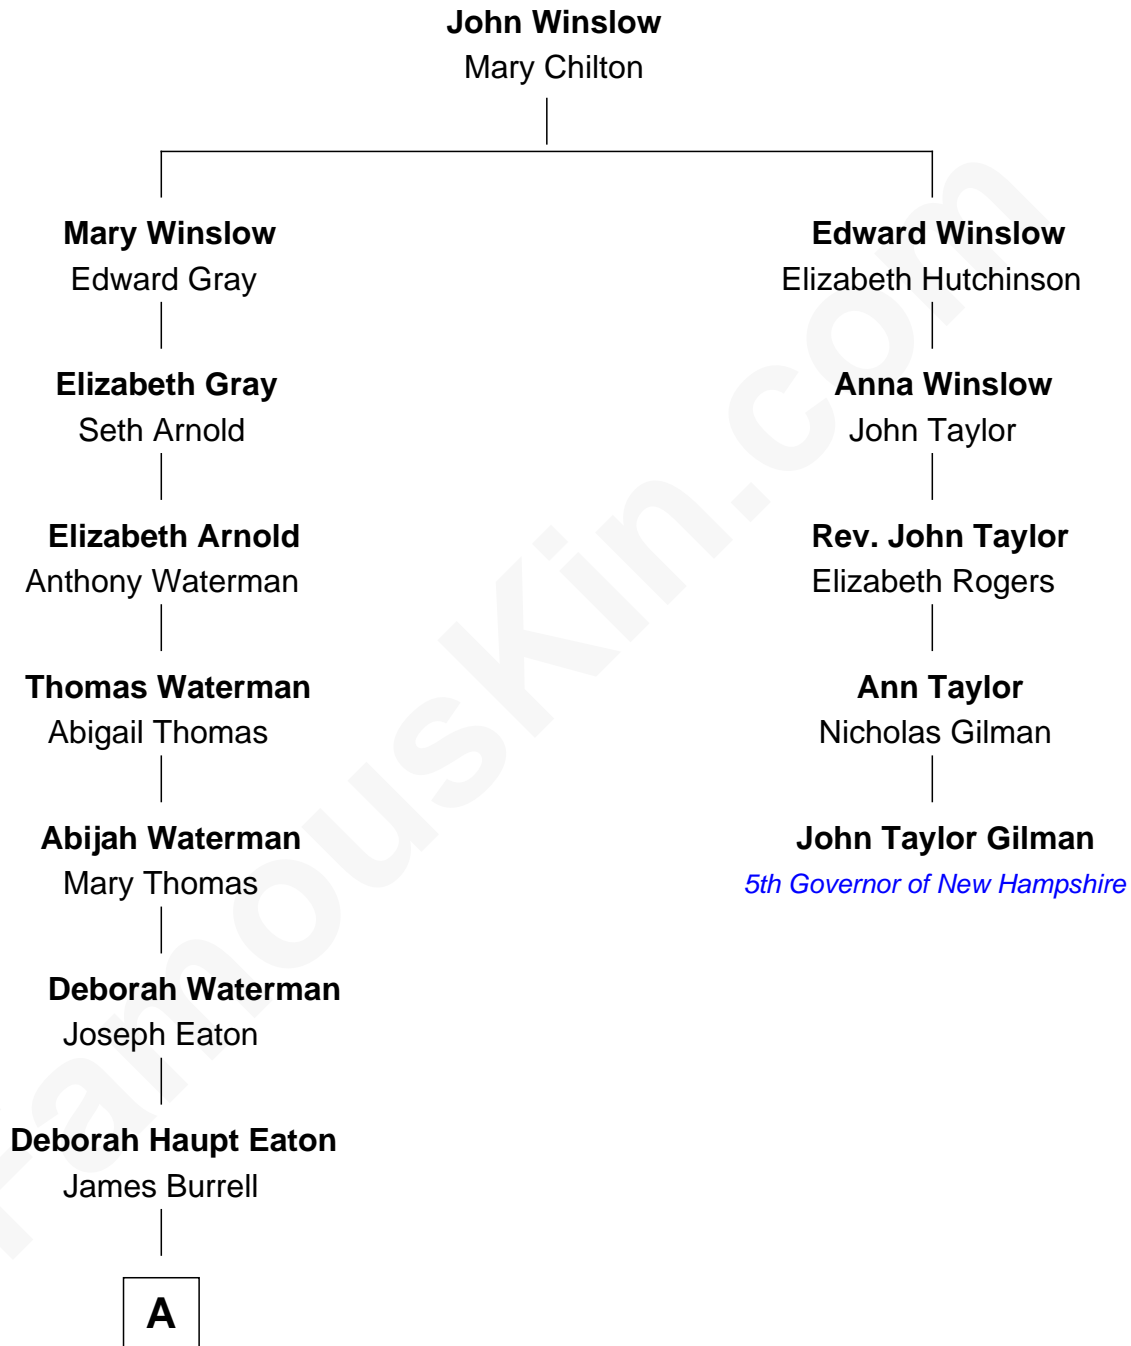

FamousKin.com

Relationship Chart of

Merrill C. Meigs

Publisher, Chicago Herald & Examiner

4th cousin 4 times removed of

John Taylor Gilman

5th Governor of New Hampshire

A