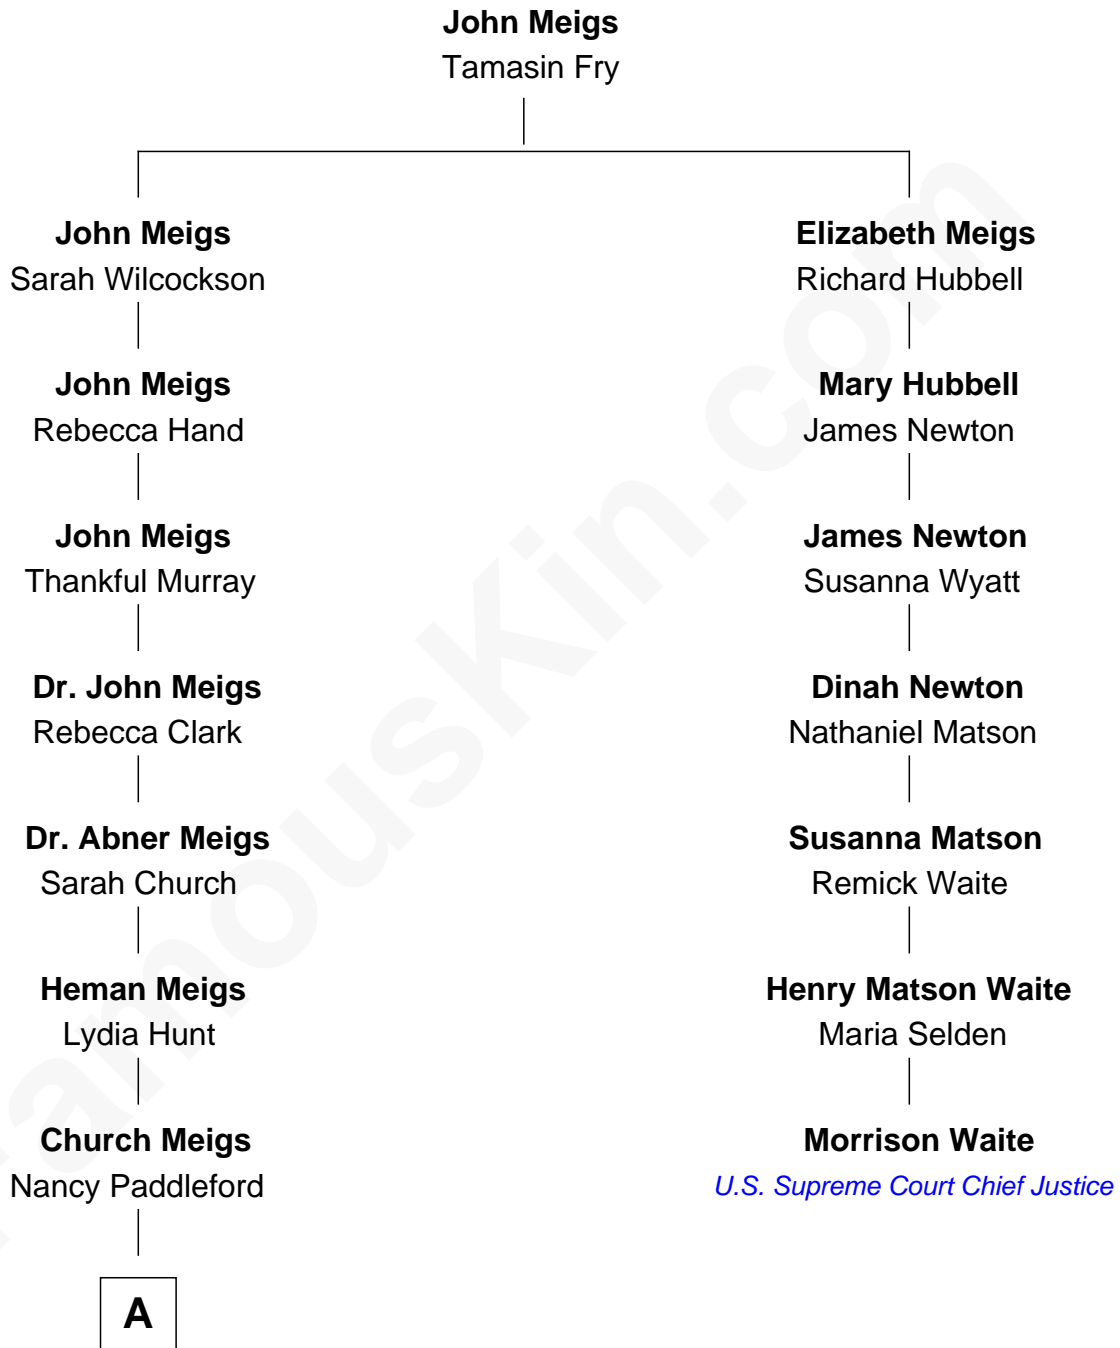

FamousKin.com

Relationship Chart of

Merrill C. Meigs

Publisher, Chicago Herald & Examiner

6th cousin 2 times removed of

Morrison Waite

7th Chief Justice of the U.S. Supreme Court

A