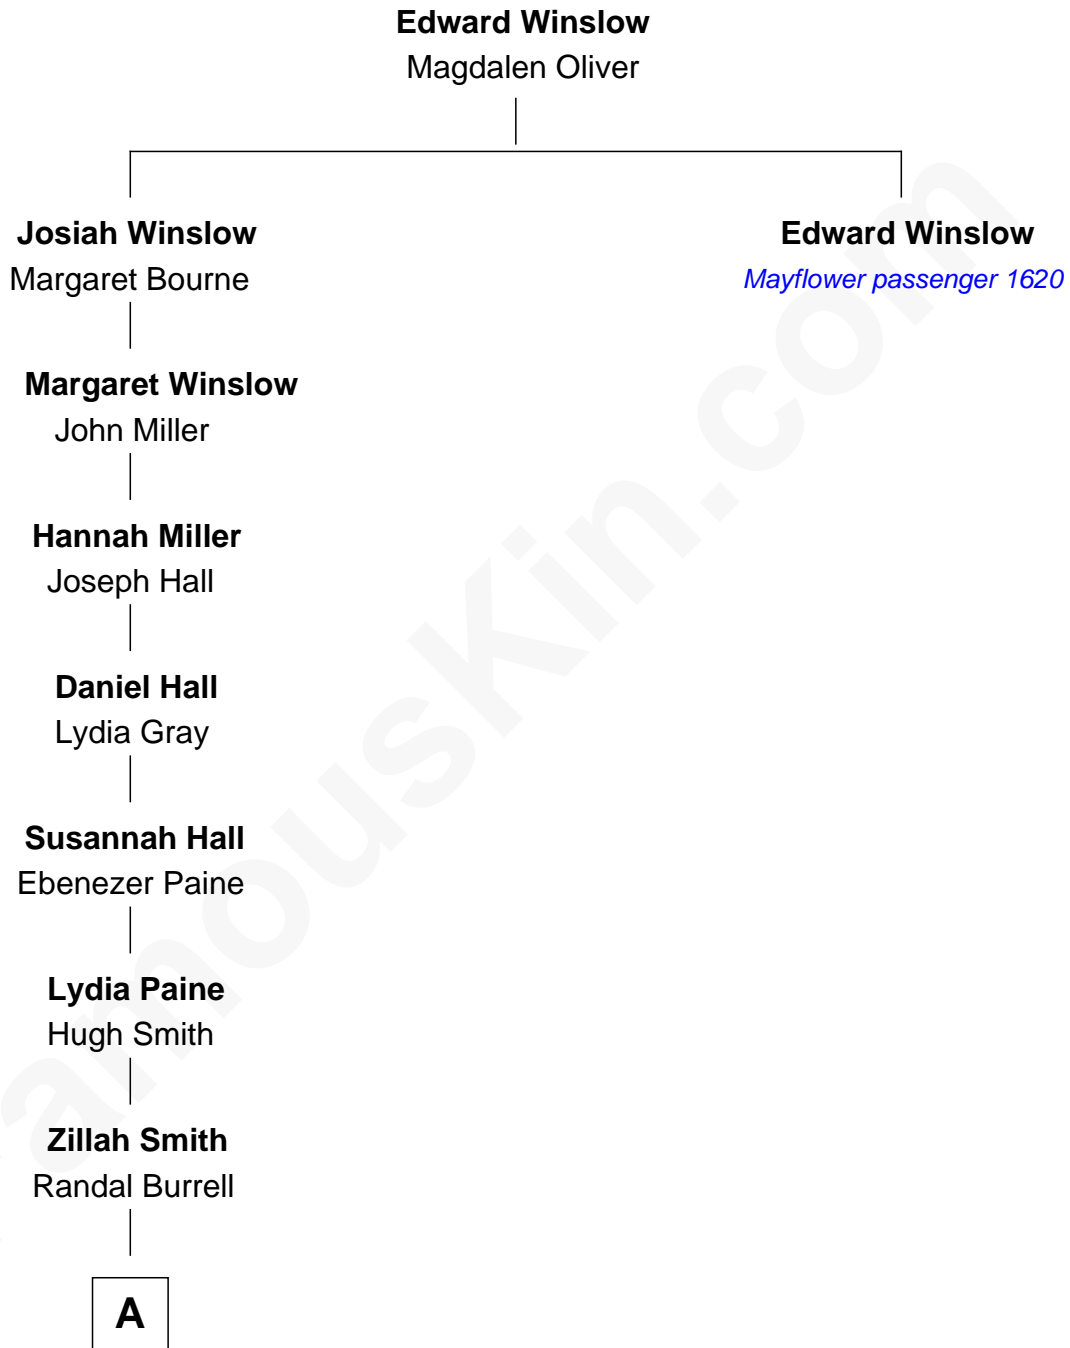

# FamousKin.com Relationship Chart of

**Merrill C. Meigs**

*Publisher, Chicago Herald & Examiner*

7th great-grandnephew of

**Edward Winslow**

*(1595 - 1655) Mayflower passenger 1620*

**MAYFLOWER**

**A**