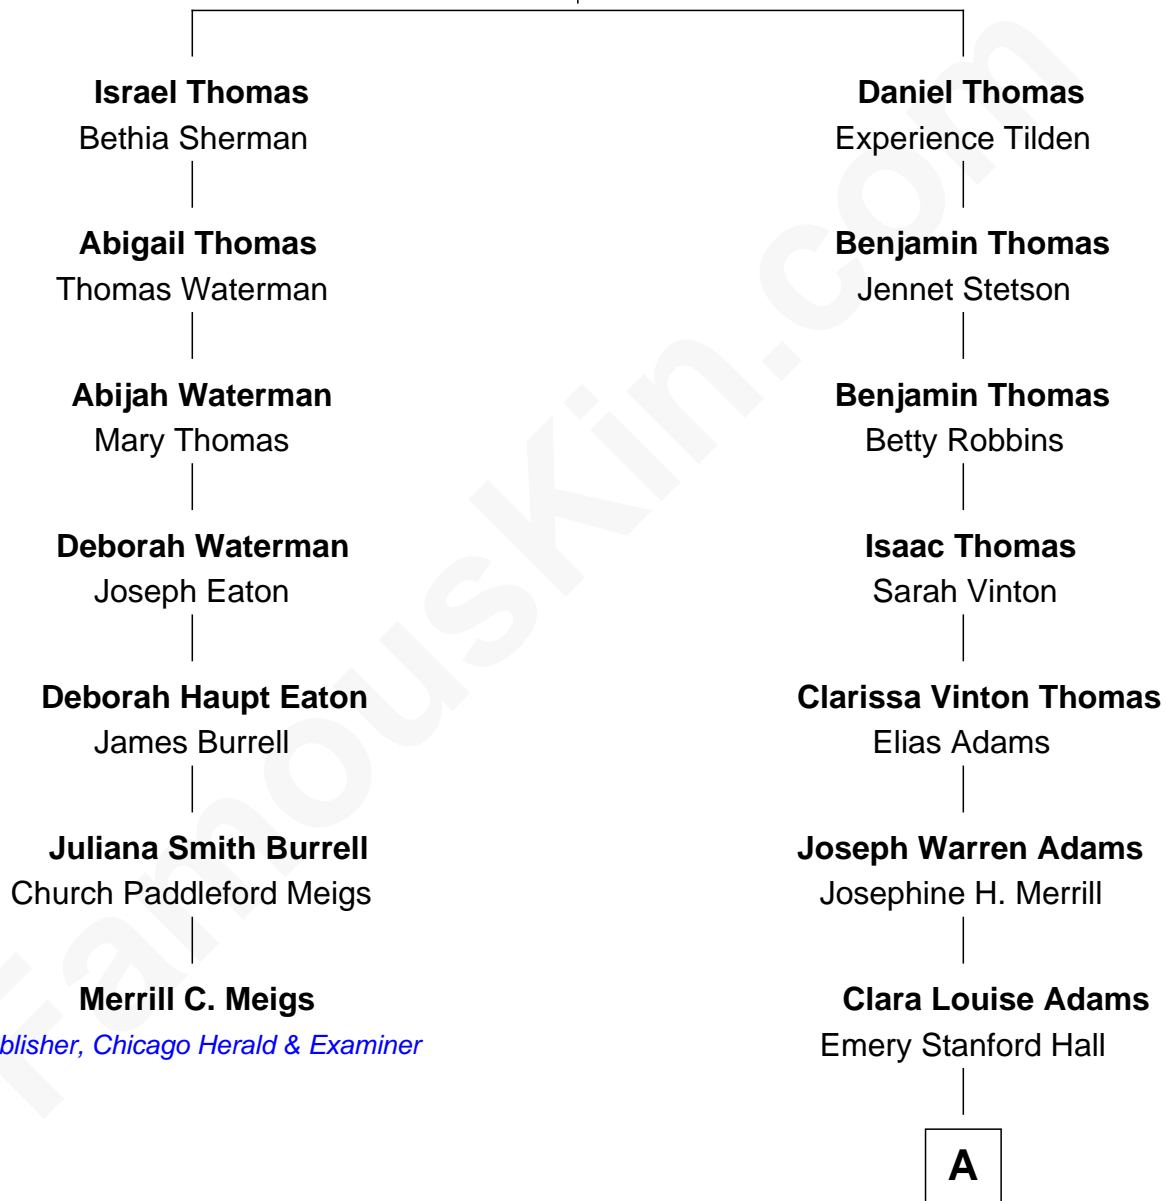

FamousKin.com

Relationship Chart of

Merrill C. Meigs

Publisher, Chicago Herald & Examiner

6th cousin 2 times removed of

Raquel Welch

Movie Actress

John Thomas

Sarah Pitney

A

Josephine Sarah Hall
Armando Carlos Tejada

Raquel Welch
aka Raquel Welch

FamousKin.com