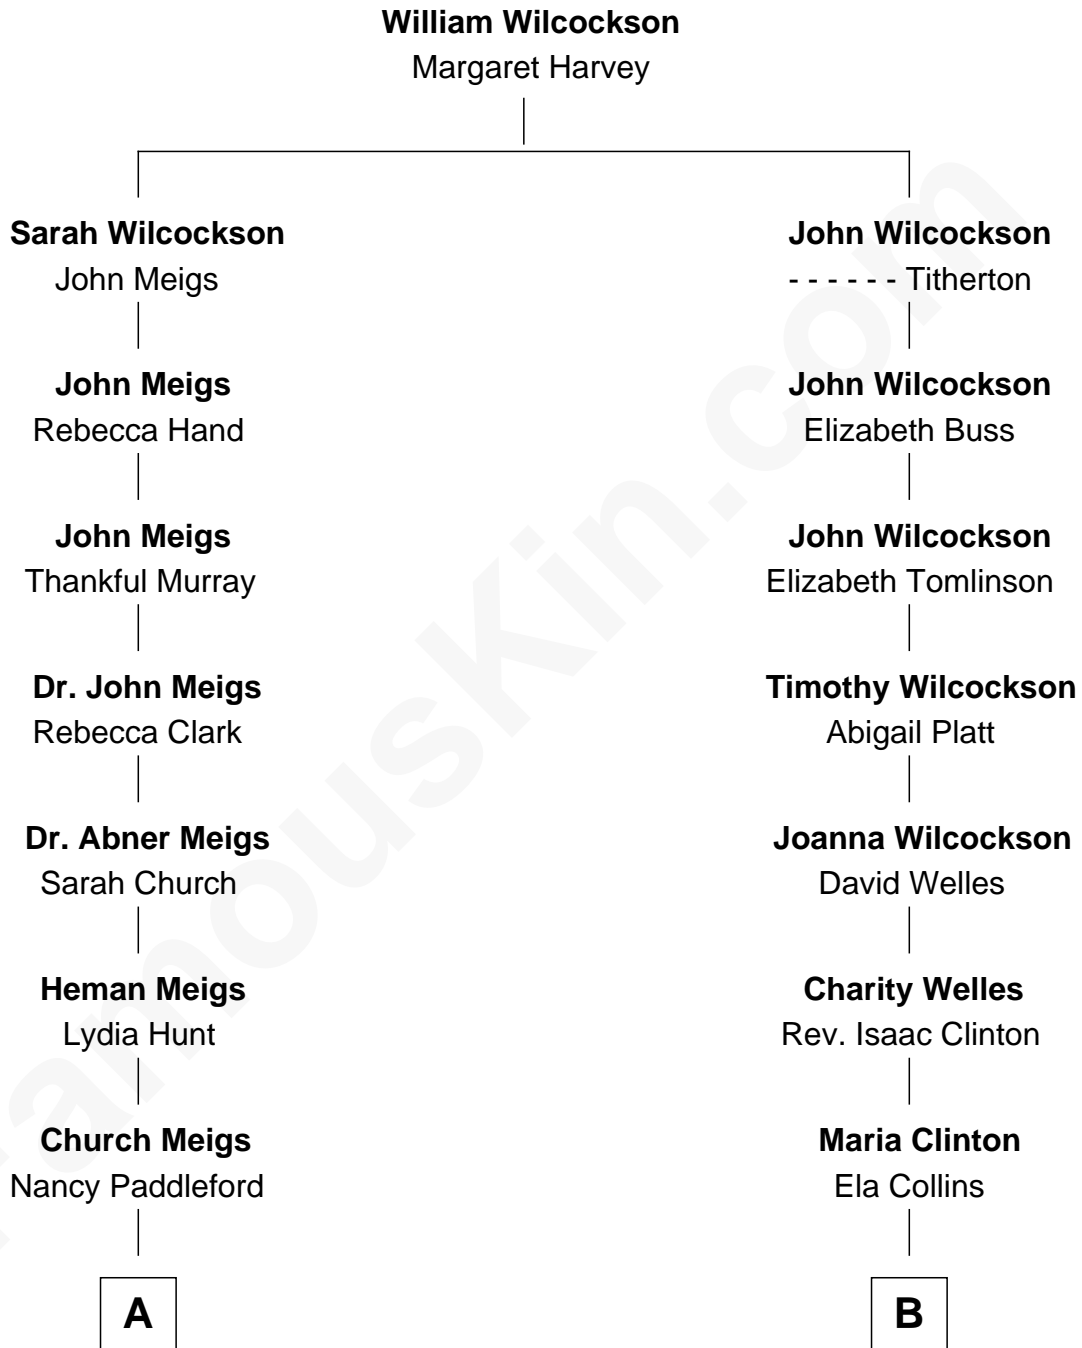

FamousKin.com Relationship Chart of

Merrill C. Meigs

Publisher, Chicago Herald & Examiner

8th cousin of

Helen (Herron) Taft

First Lady of President William H. Taft

A

Church Paddleford Meigs

Juliana Smith Burrell

Merrill C. Meigs

Publisher, Chicago Herald & Examiner

B

Harriet Anne Collins

John Williamson Herron

Helen (Herron) Taft

First Lady of William H. Taft

FamousKin.com