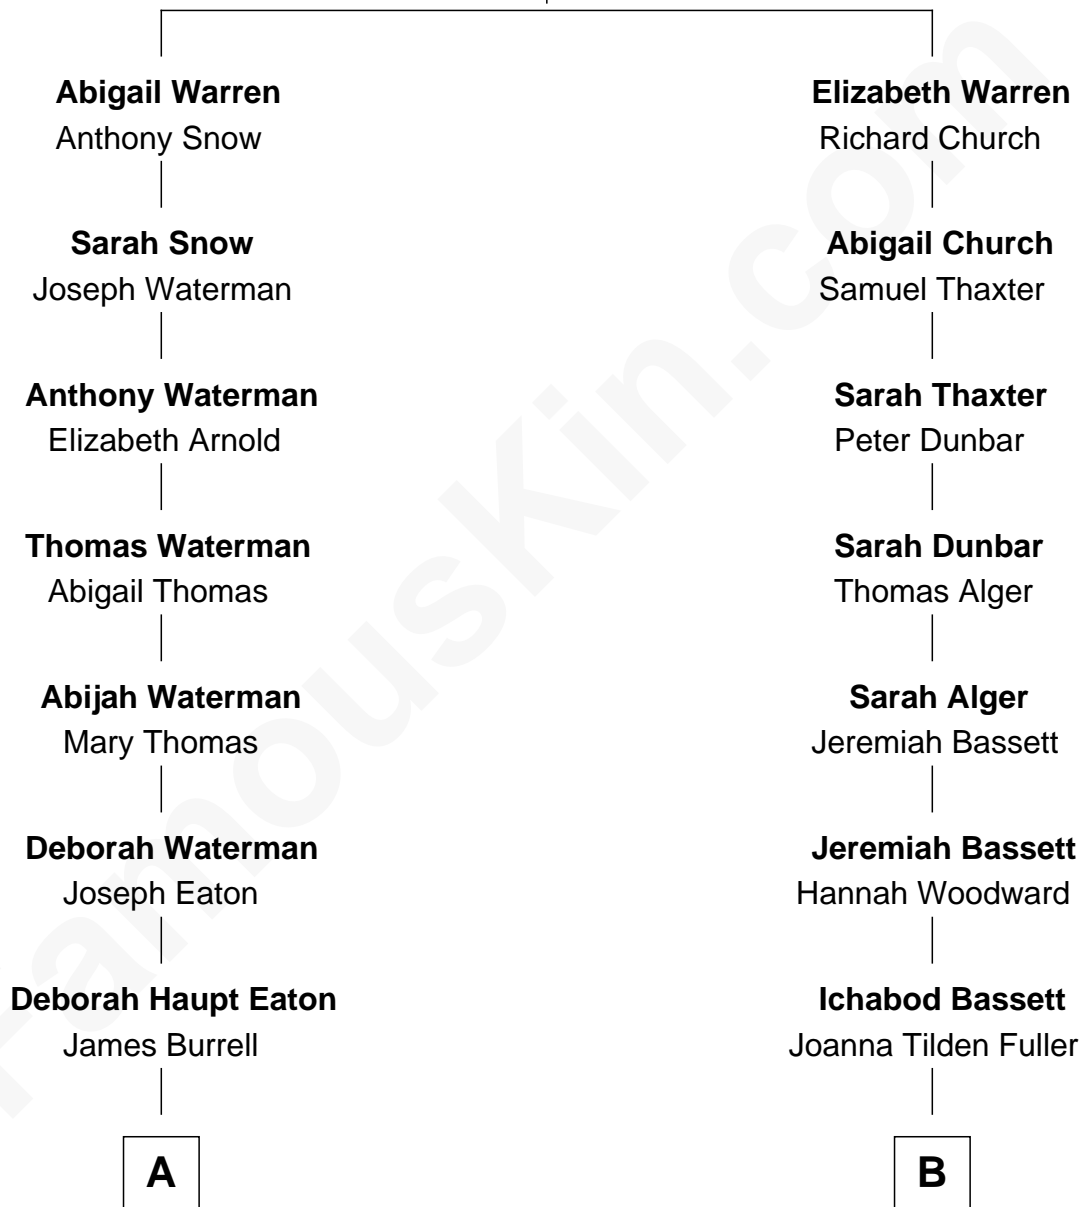

FamousKin.com

Relationship Chart of

Merrill C. Meigs

Publisher, Chicago Herald & Examiner

8th cousin 3 times removed of

Geena Davis

Movie and TV Actress

Richard Warren
Elizabeth Walker