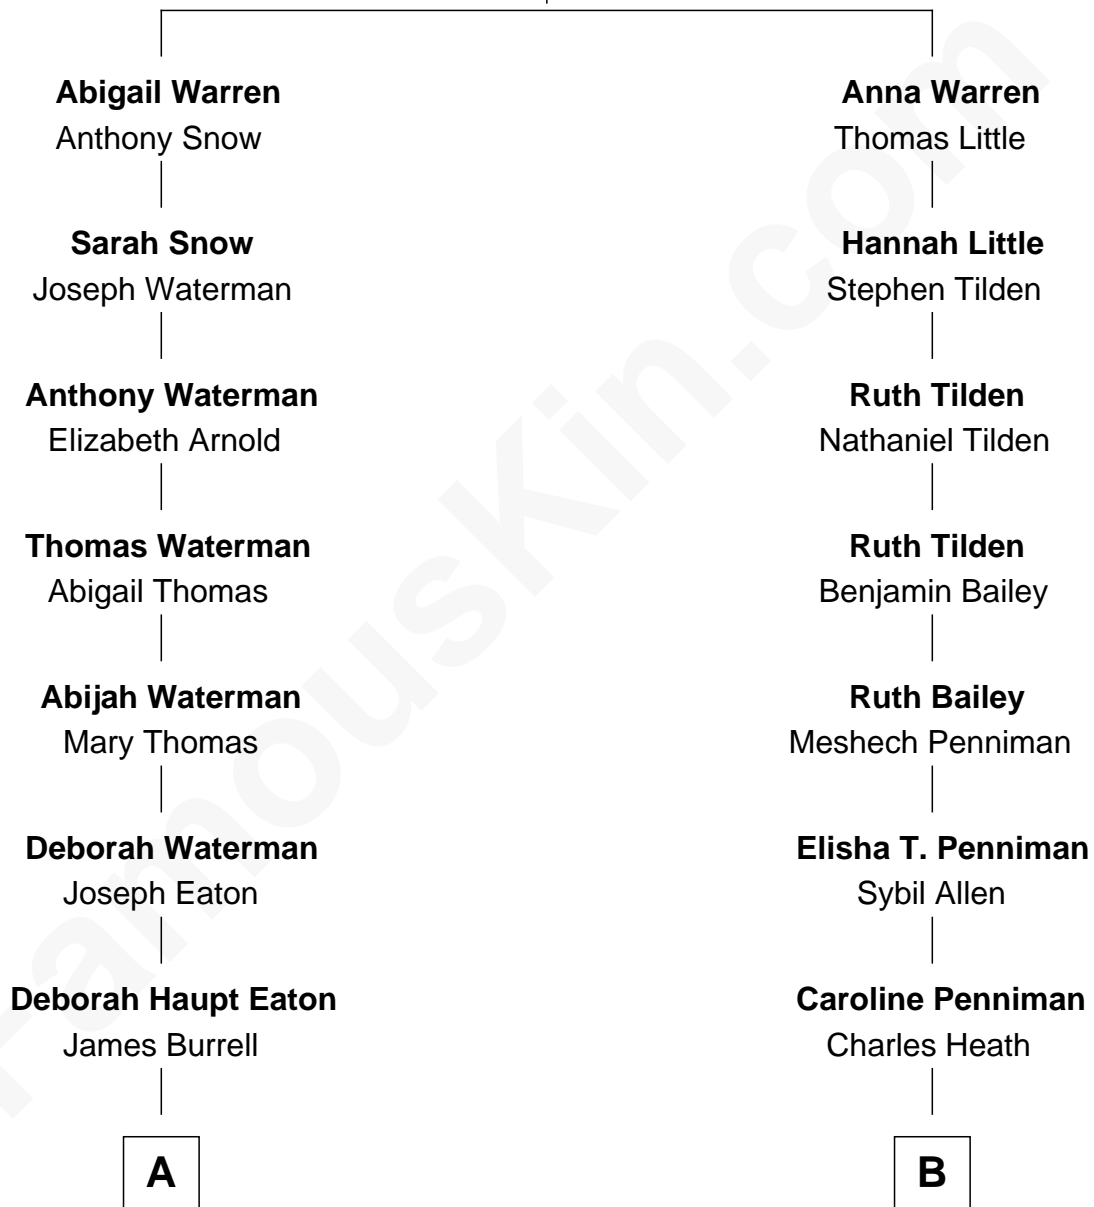

FamousKin.com Relationship Chart of

Merrill C. Meigs

Publisher, Chicago Herald & Examiner

8th cousin 2 times removed of

Sam Waterston

Stage, TV and Movie Actor

Richard Warren
Elizabeth Walker

A