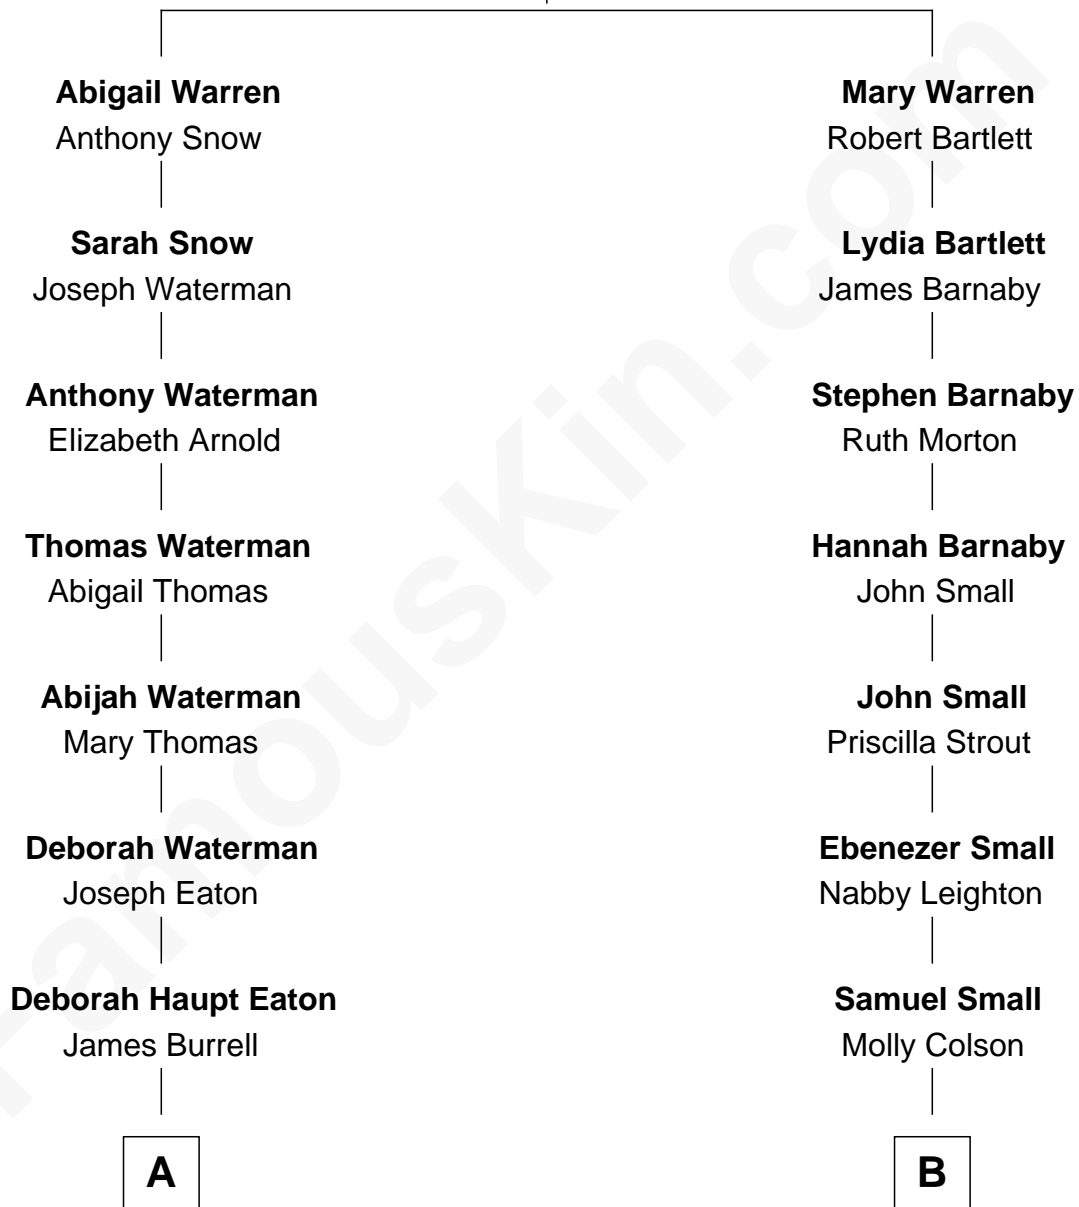

## Relationship Chart of

### Andrew Card

*21st White House Chief of Staff*

**Richard Warren**  
Elizabeth Walker

**A**

**Juliana Smith Burrell**  
Church Paddleford Meigs

**Merrill C. Meigs**  
*Publisher, Chicago Herald & Examiner*