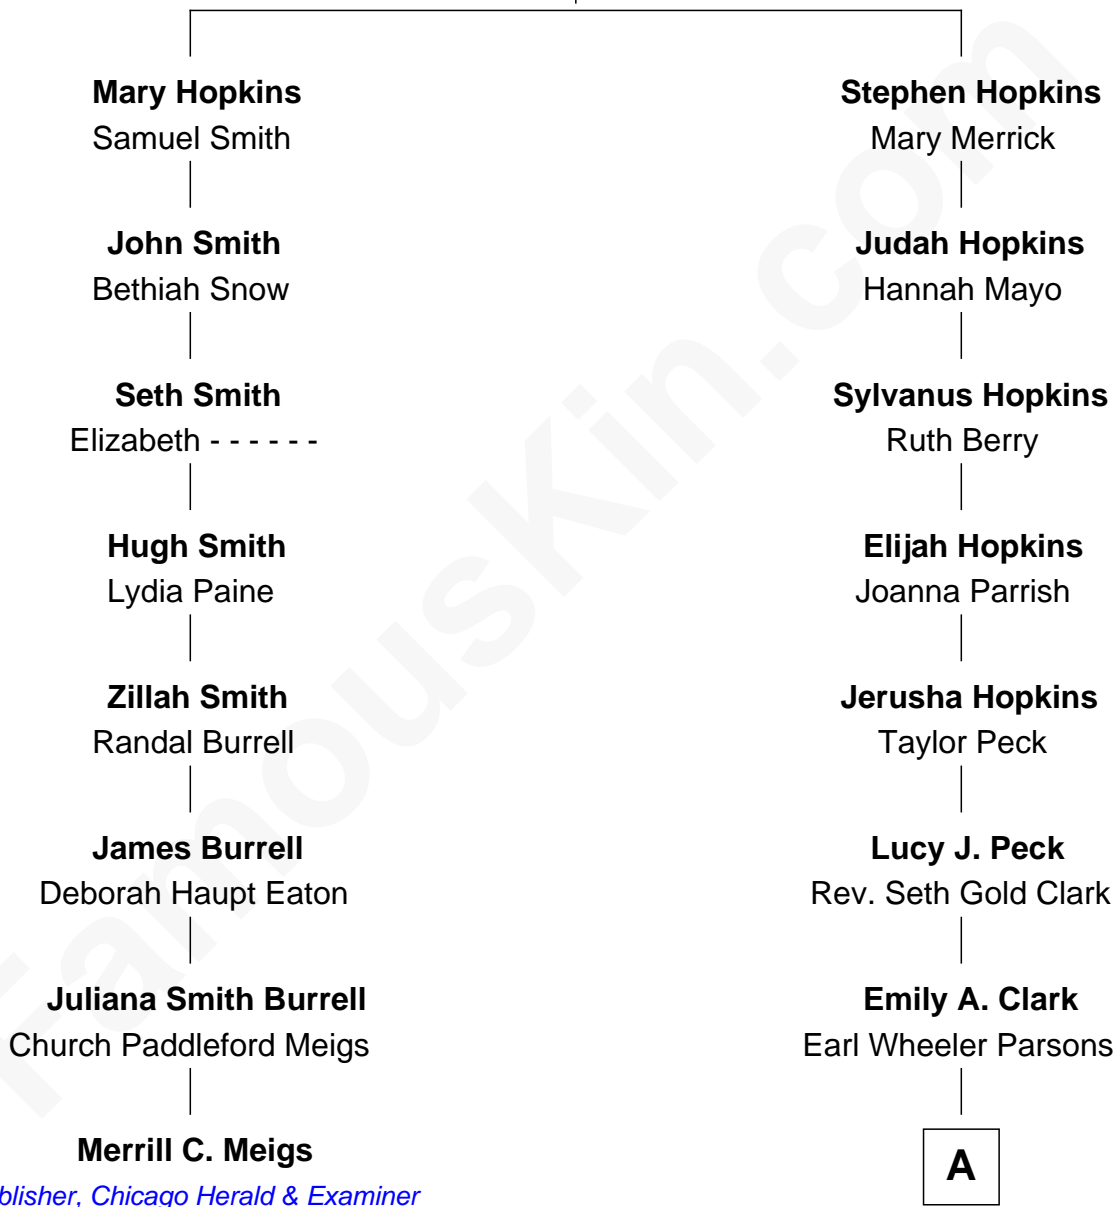

FamousKin.com

Relationship Chart of

Merrill C. Meigs

Publisher, Chicago Herald & Examiner

7th cousin 2 times removed of

Douglas Trumbull

Film Special Effects Pioneer

Giles Hopkins
Catherine Whelden