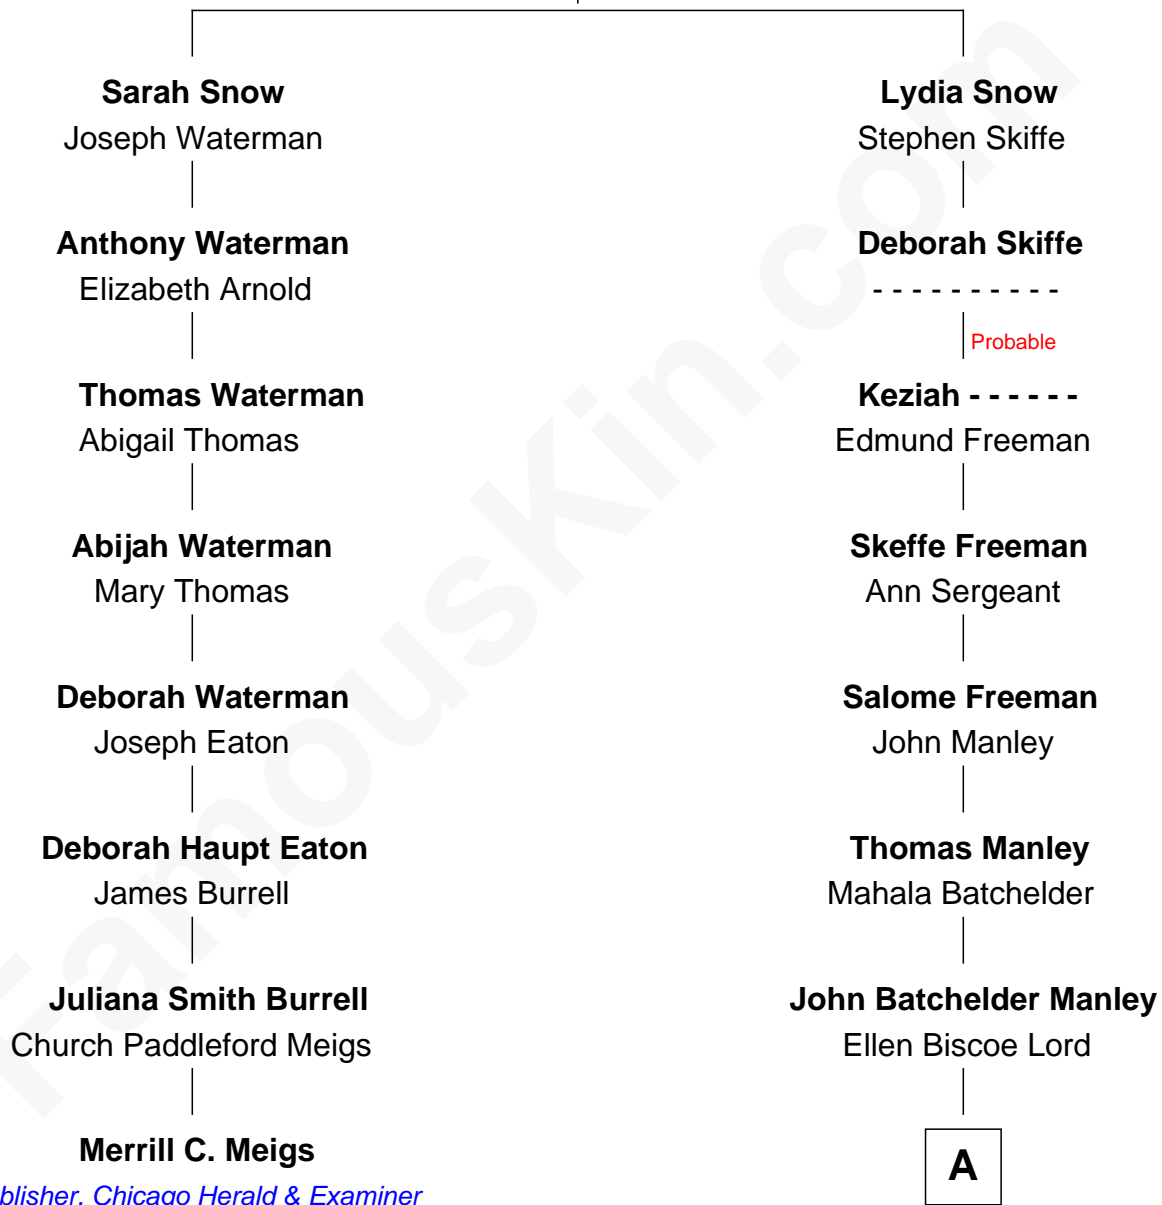

FamousKin.com

Relationship Chart of

Merrill C. Meigs

Publisher, Chicago Herald & Examiner

7th cousin 3 times removed of

Zach Snyder
Filmmaker

Anthony Snow
Abigail Warren

A

John Batchelder Manley

Jennie Minerva Danforth

Helen Danforth Manley

Dr. Edgar Earl Reeves

Marsha Manley Reeves

Charles Edward Snyder

Zach Snyder

Filmmaker