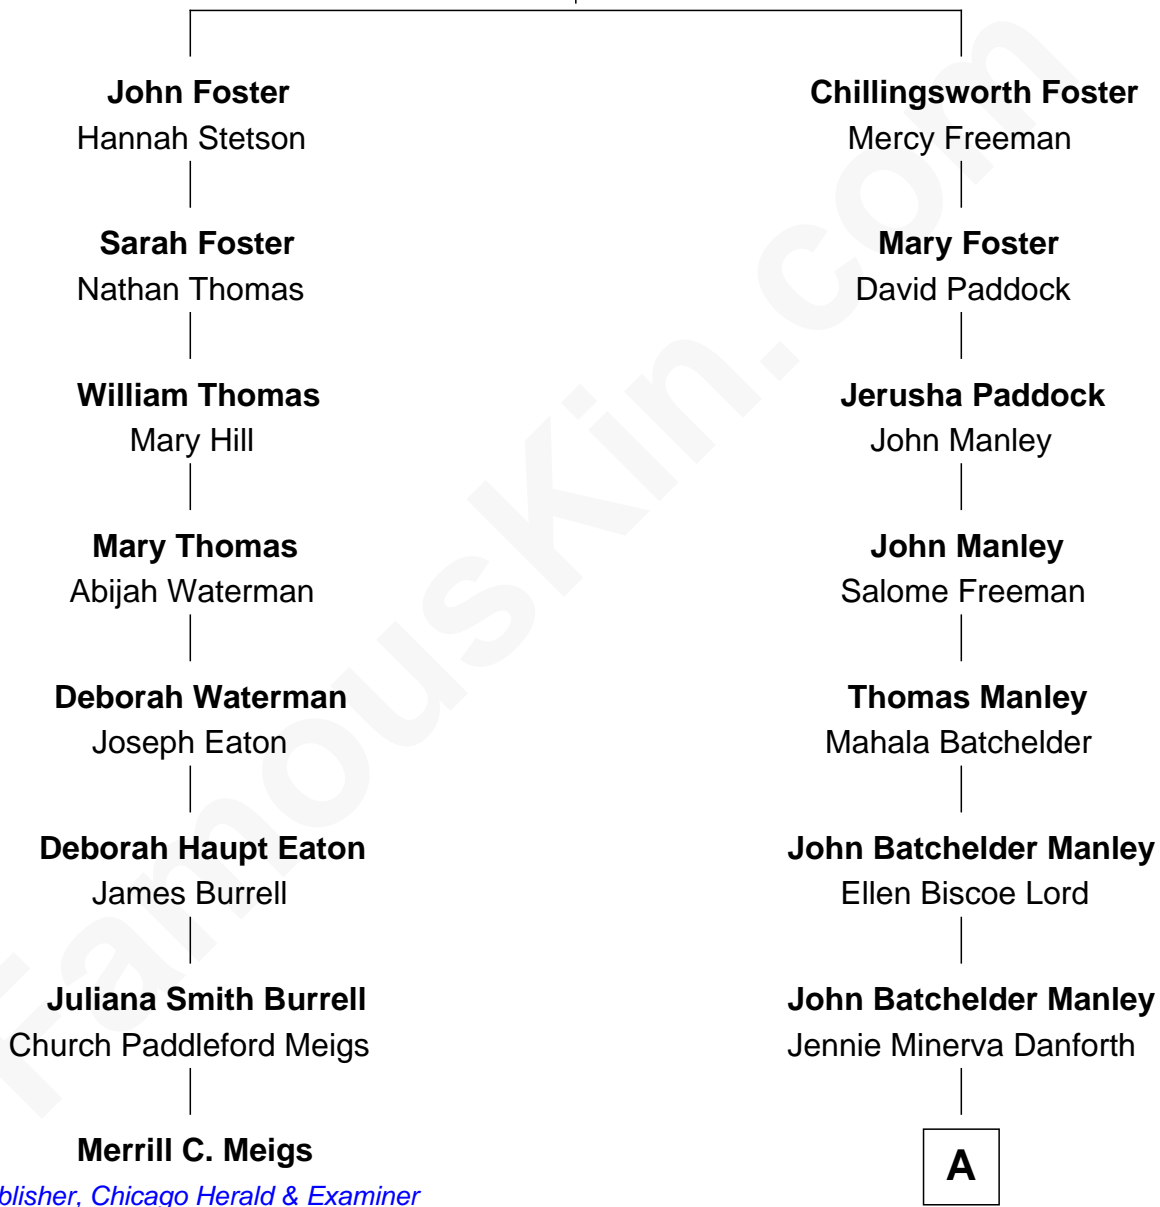

FamousKin.com

Relationship Chart of

Merrill C. Meigs

Publisher, Chicago Herald & Examiner

7th cousin 2 times removed of

Zach Snyder
Filmmaker

John Foster
Mary Chillingsworth

A

Helen Danforth Manley

Dr. Edgar Earl Reeves

Marsha Manley Reeves

Charles Edward Snyder

Zach Snyder

Filmmaker

FamousKin.com