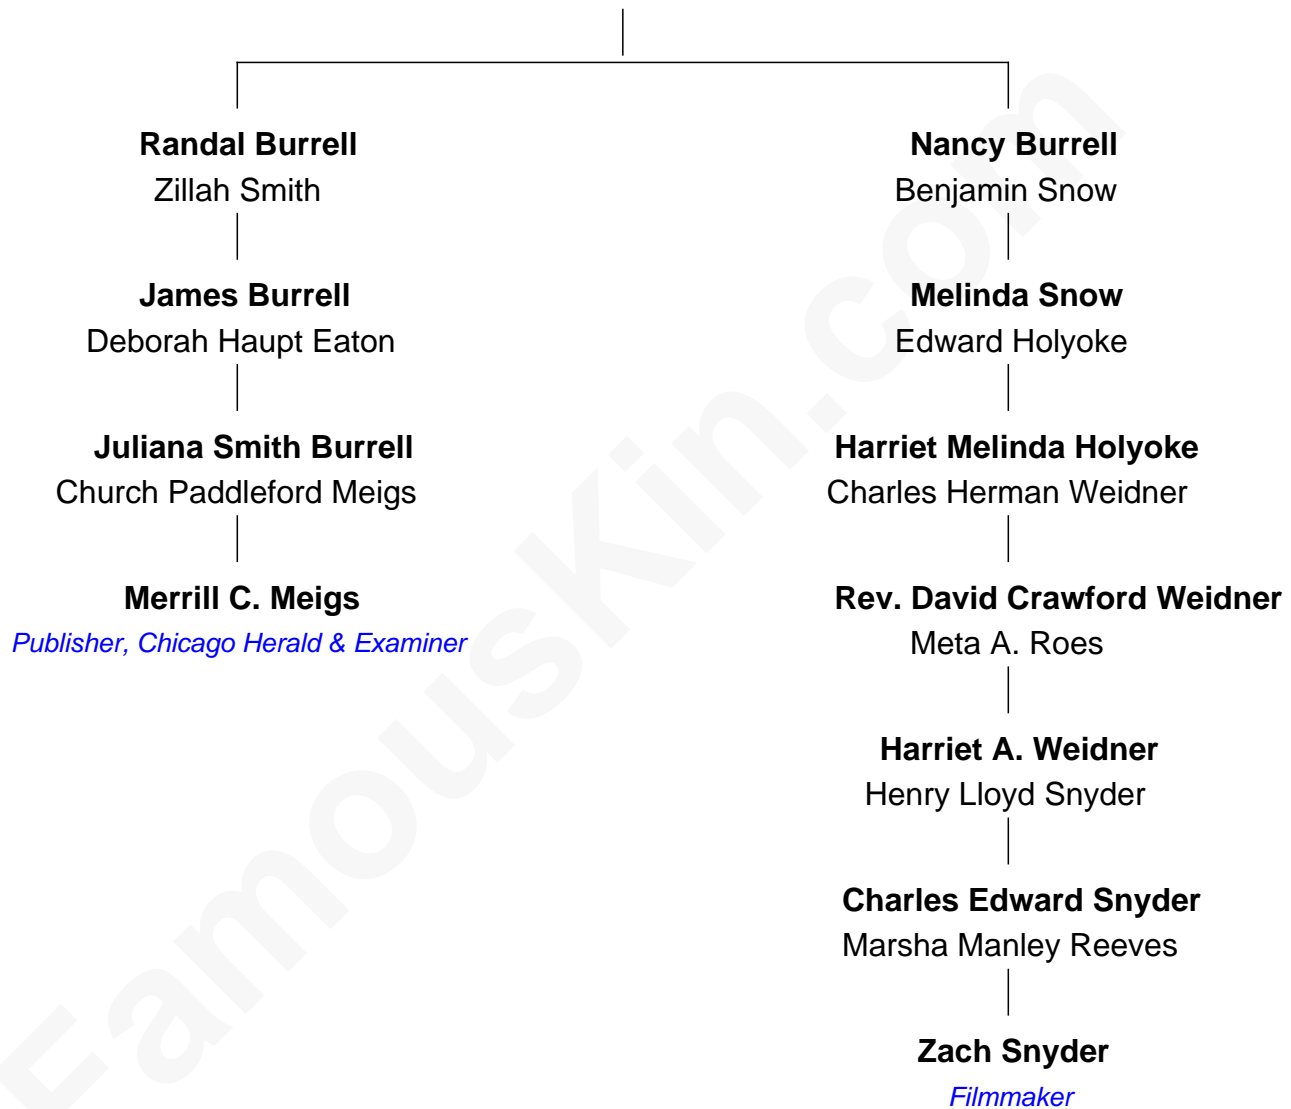

## Relationship Chart of

### Merrill C. Meigs

*Publisher, Chicago Herald & Examiner*

3rd cousin 3 times removed of

**Zach Snyder**  
*Filmmaker*

**James Burrell**  
Anna Hedge

Zach Snyder photo by [Gage Skidmore](#) (CC BY-SA 2.0)