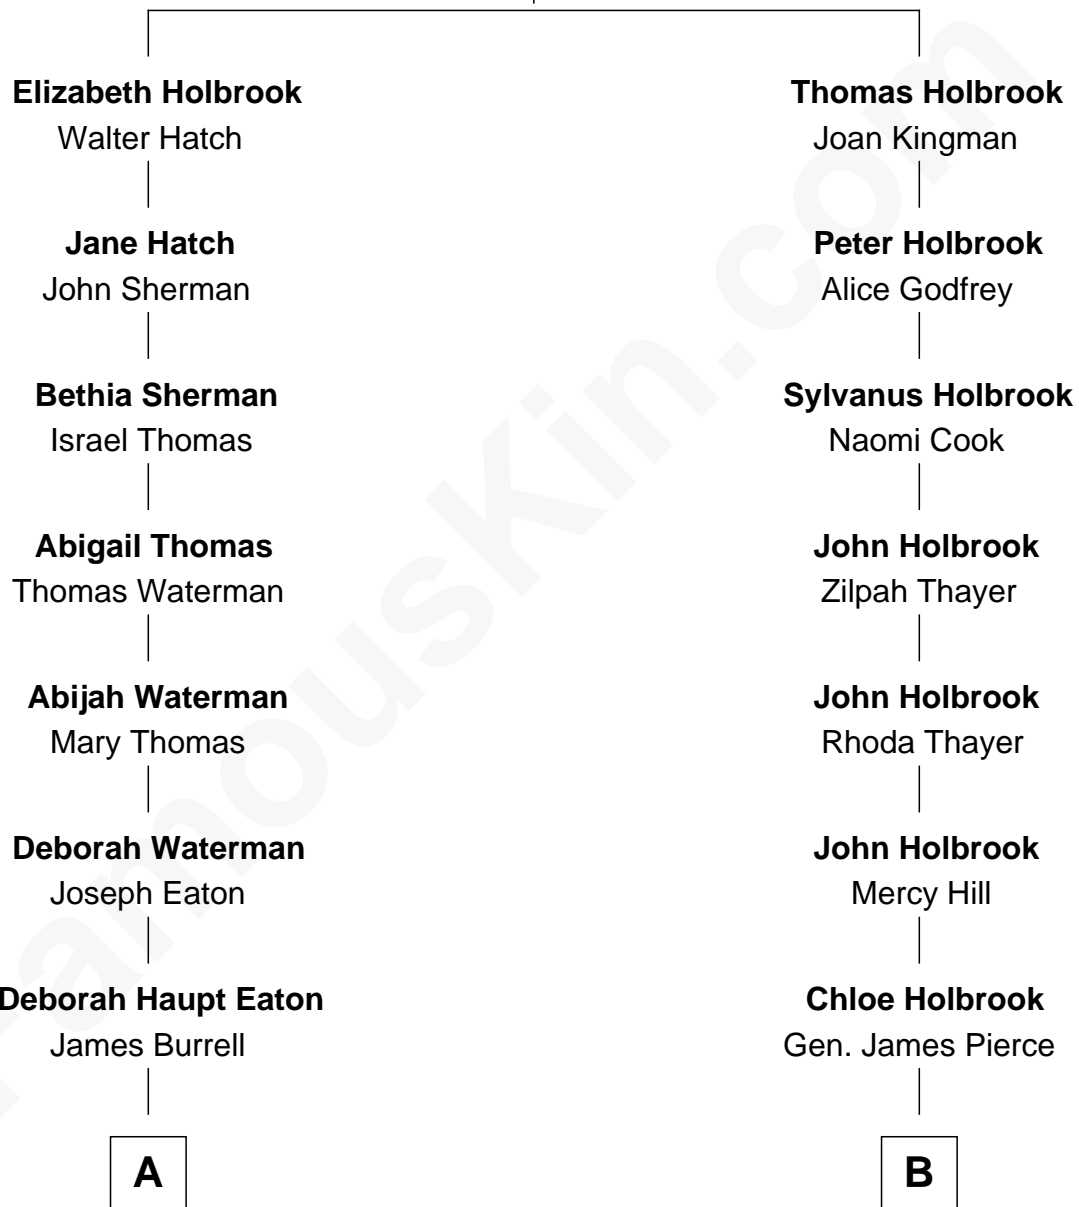

## Relationship Chart of

### Merrill C. Meigs

*Publisher, Chicago Herald & Examiner*

8th cousin 3 times removed of

**George W. Bush**  
*43rd U.S. President*

**Thomas Holbrook**  
Jane Powys

**A**

**Juliana Smith Burrell**  
Church Paddleford Meigs

**Merrill C. Meigs**  
*Publisher, Chicago Herald & Examiner*

**B**

**Jonas James Pierce**  
Kate Pritzel

**Scott Pierce**  
Mabel Marvin

**Marvin Pierce**  
Pauline Robinson

**Barbara Pierce**  
George Herbert Walker Bush

**George W. Bush**  
*43rd U.S. President*

FamousKin.com