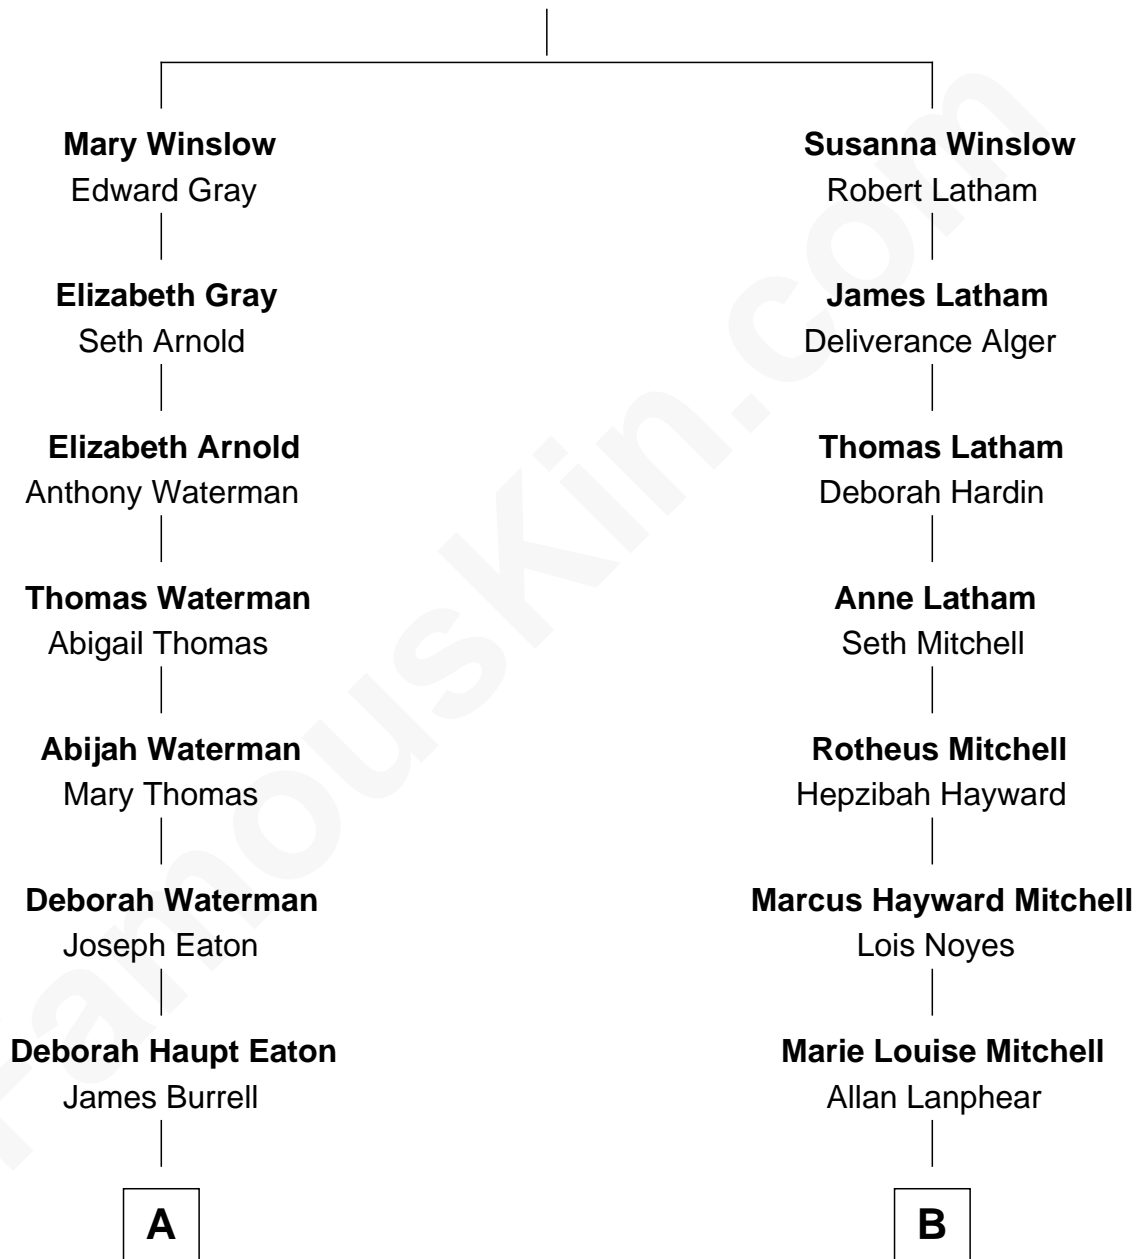

FamousKin.com Relationship Chart of

Merrill C. Meigs

Publisher, Chicago Herald & Examiner

8th cousin 1 time removed of

Henry Fonda

Movie Actor

John Winslow

Mary Chilton