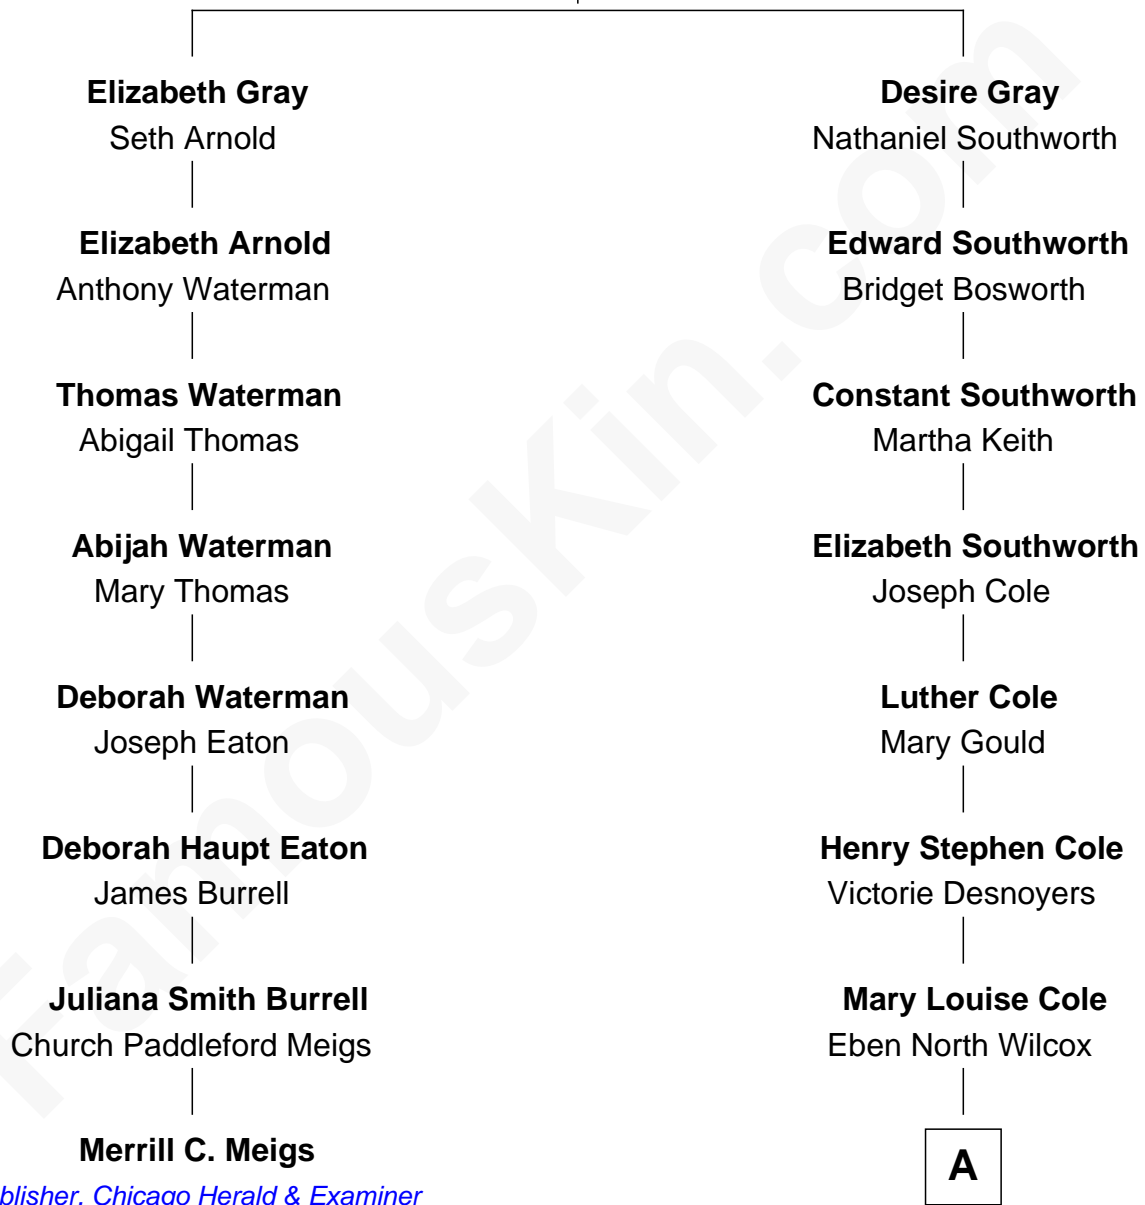

FamousKin.com

Relationship Chart of

Merrill C. Meigs

Publisher, Chicago Herald & Examiner

7th cousin 2 times removed of

Vincent Price

Movie Actor

Edward Gray

Mary Winslow

A

Henry Cole Wilcox
Harriet Louise Cobb

Marguerite Cobb Wilcox
Vincent Leonard Price

Vincent Price
Movie Actor

FamousKin.com