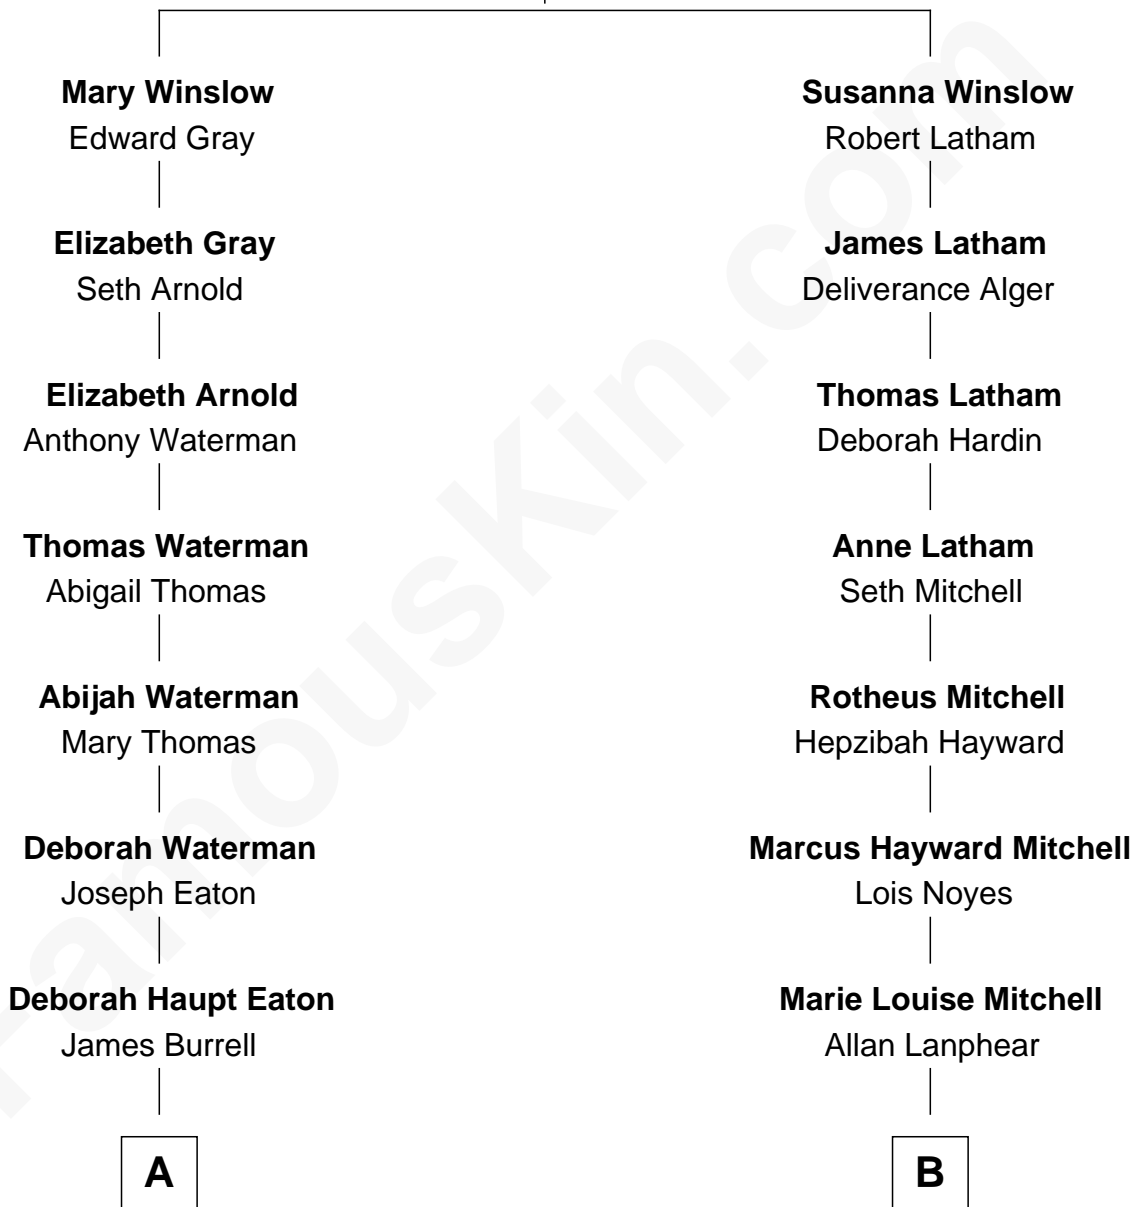

FamousKin.com

Relationship Chart of

Merrill C. Meigs

Publisher, Chicago Herald & Examiner

8th cousin 2 times removed of

Jane Fonda
Movie Actress

John Winslow
Mary Chilton

A