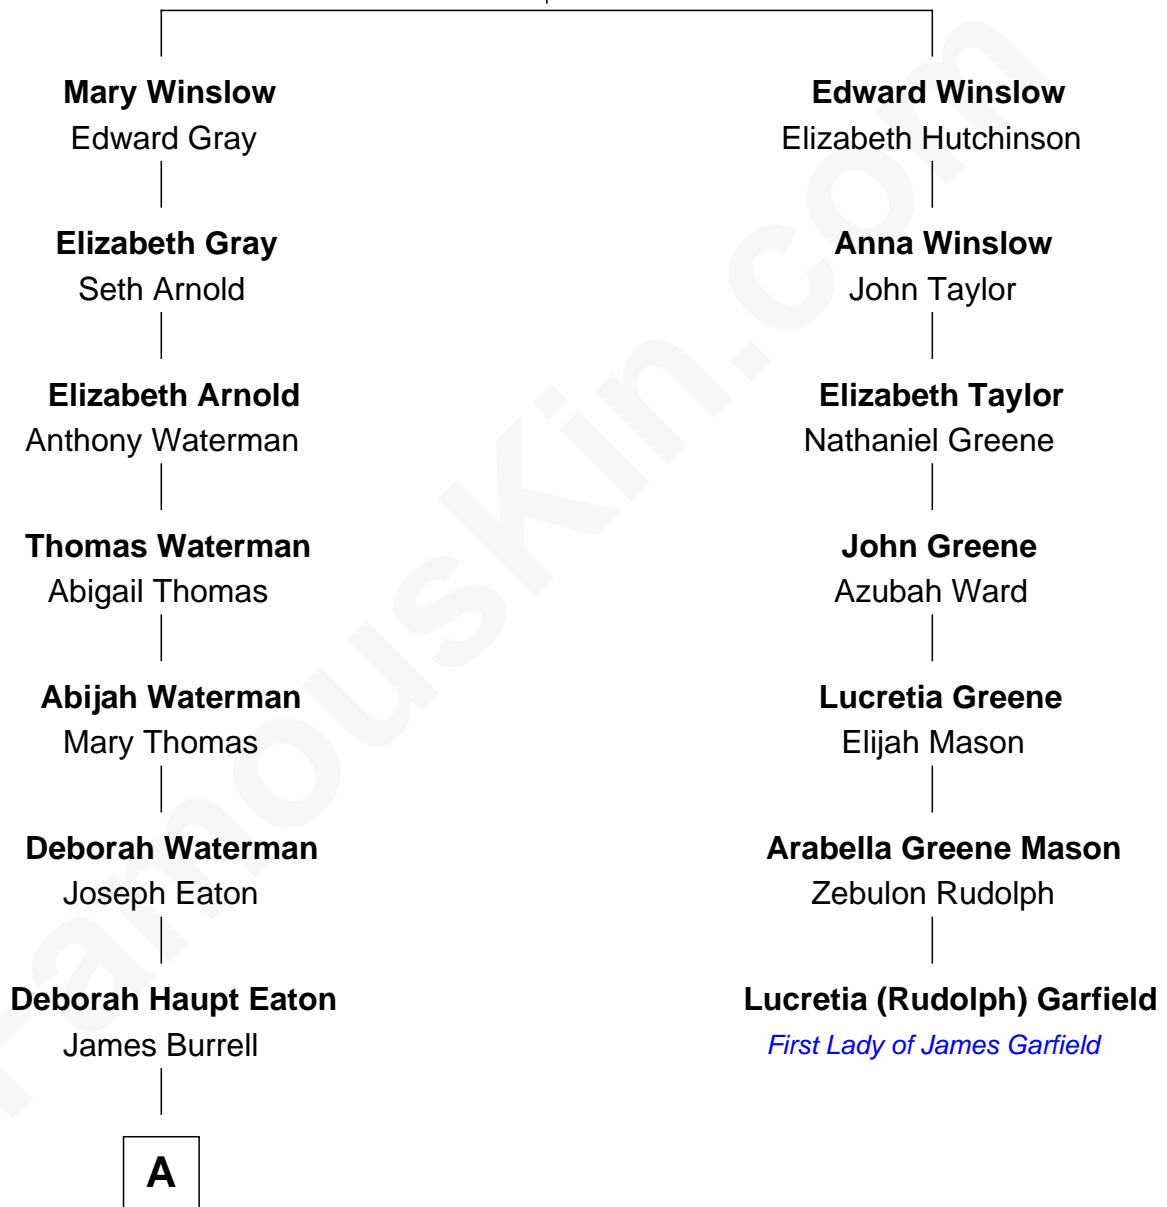

John Winslow

Mary Chilton