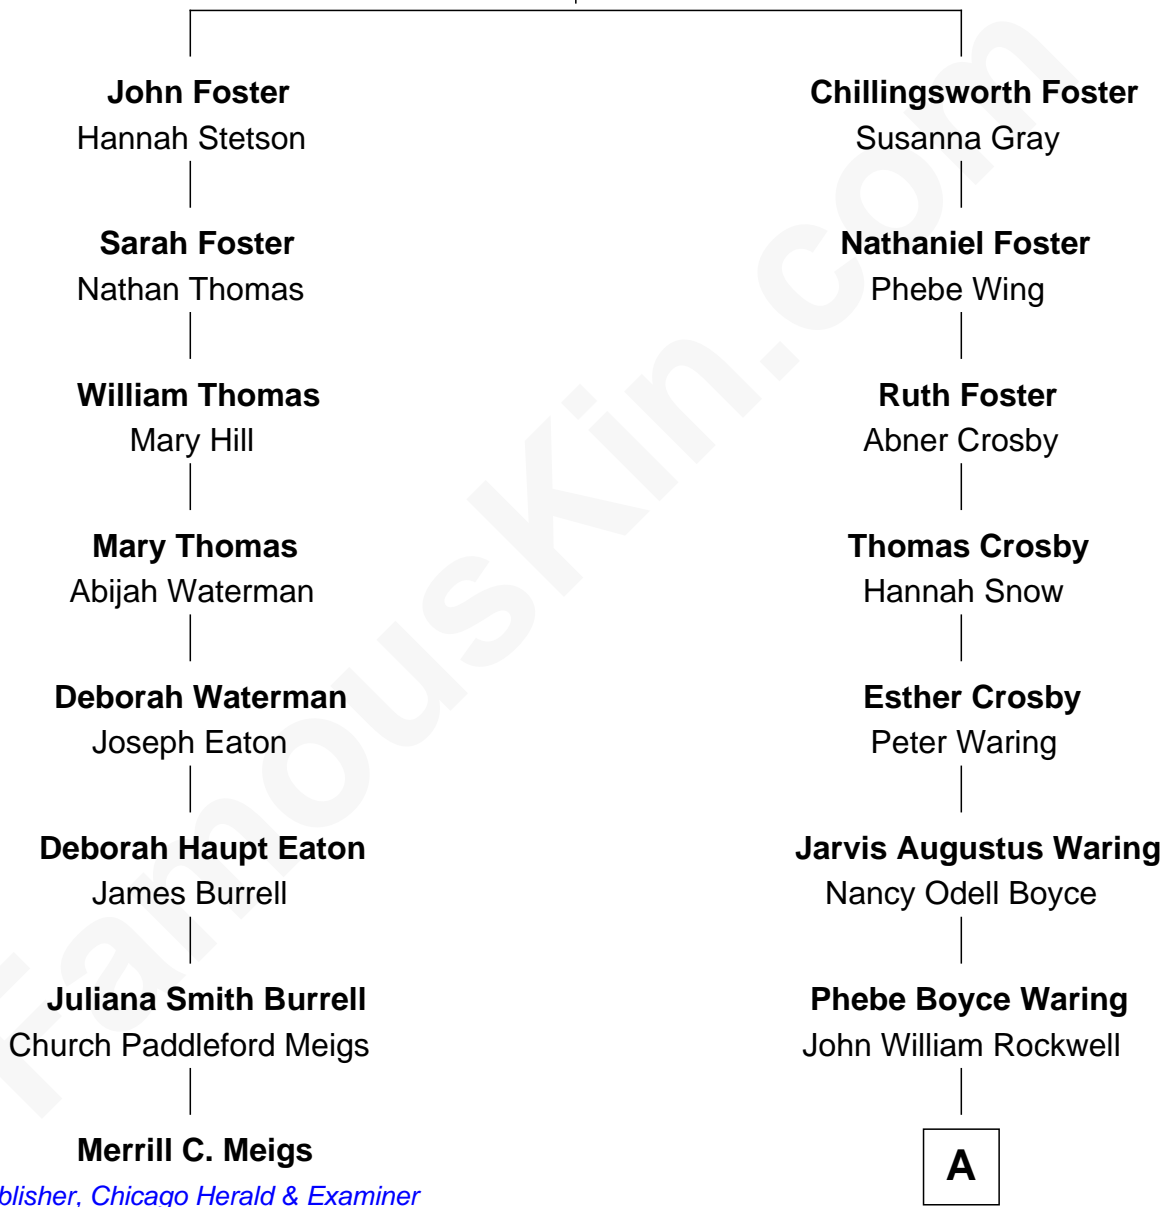

## Relationship Chart of

### Merrill C. Meigs

*Publisher, Chicago Herald & Examiner*

7th cousin 1 time removed of

**Norman Rockwell**  
*American Artist*

**John Foster**  
Mary Chillingsworth

**A**

—  
**Jarvis Waring Rockwell**

Anne Mary Hill

—  
**Norman Rockwell**

*American Artist*

FamousKin.com