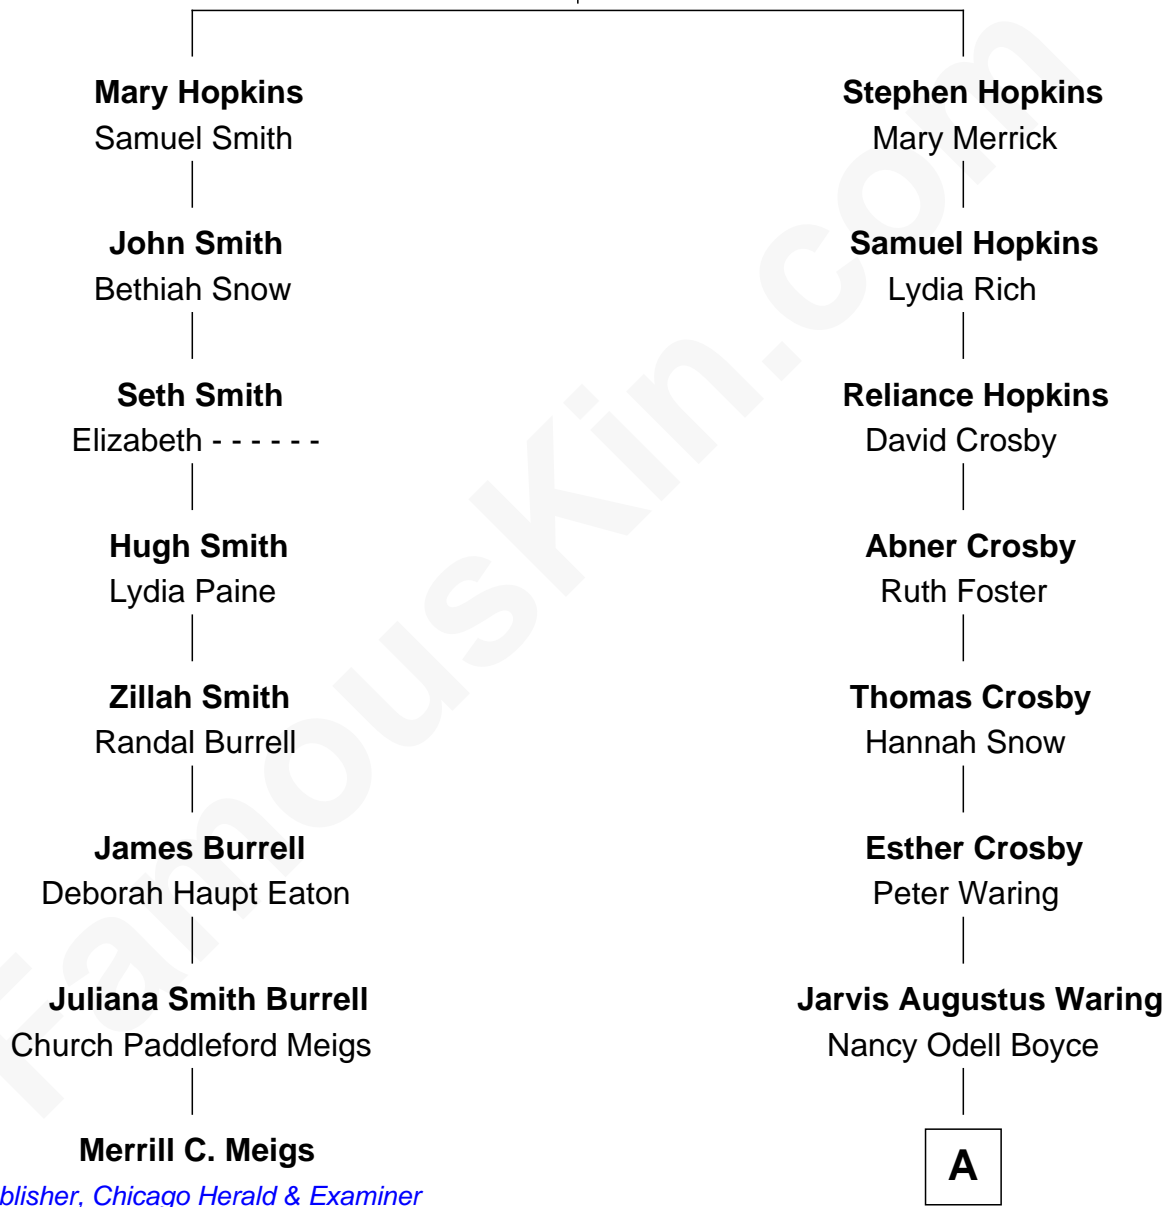

FamousKin.com Relationship Chart of

Merrill C. Meigs

Publisher, Chicago Herald & Examiner

7th cousin 2 times removed of

Norman Rockwell

American Artist

Giles Hopkins
Catherine Whelden

A