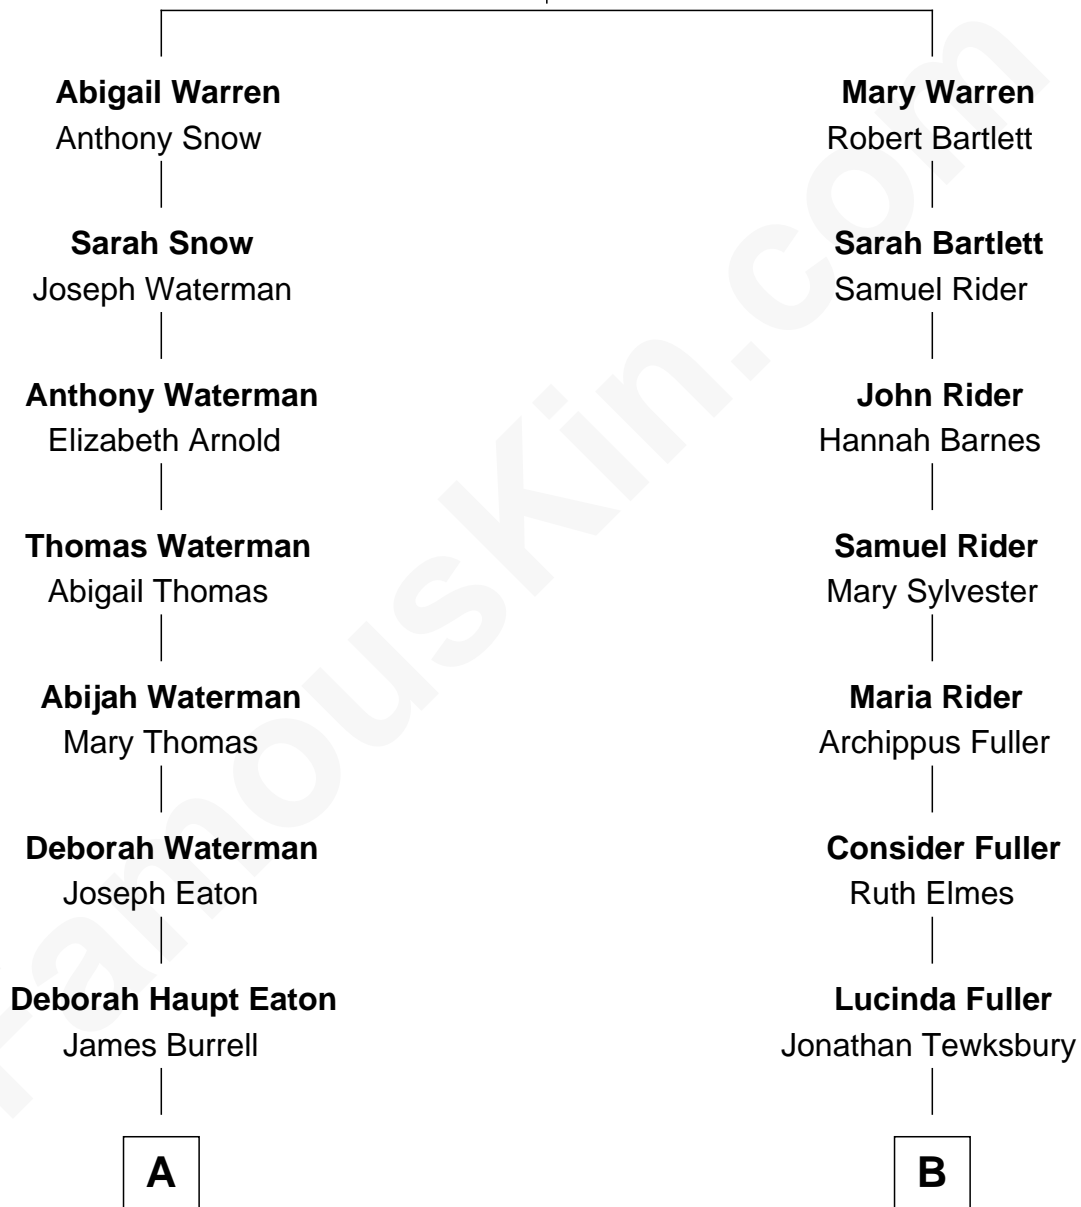

FamousKin.com

Relationship Chart of

Merrill C. Meigs

Publisher, Chicago Herald & Examiner

8th cousin 3 times removed of

Richard Gere
Movie Actor

Richard Warren
Elizabeth Walker

A