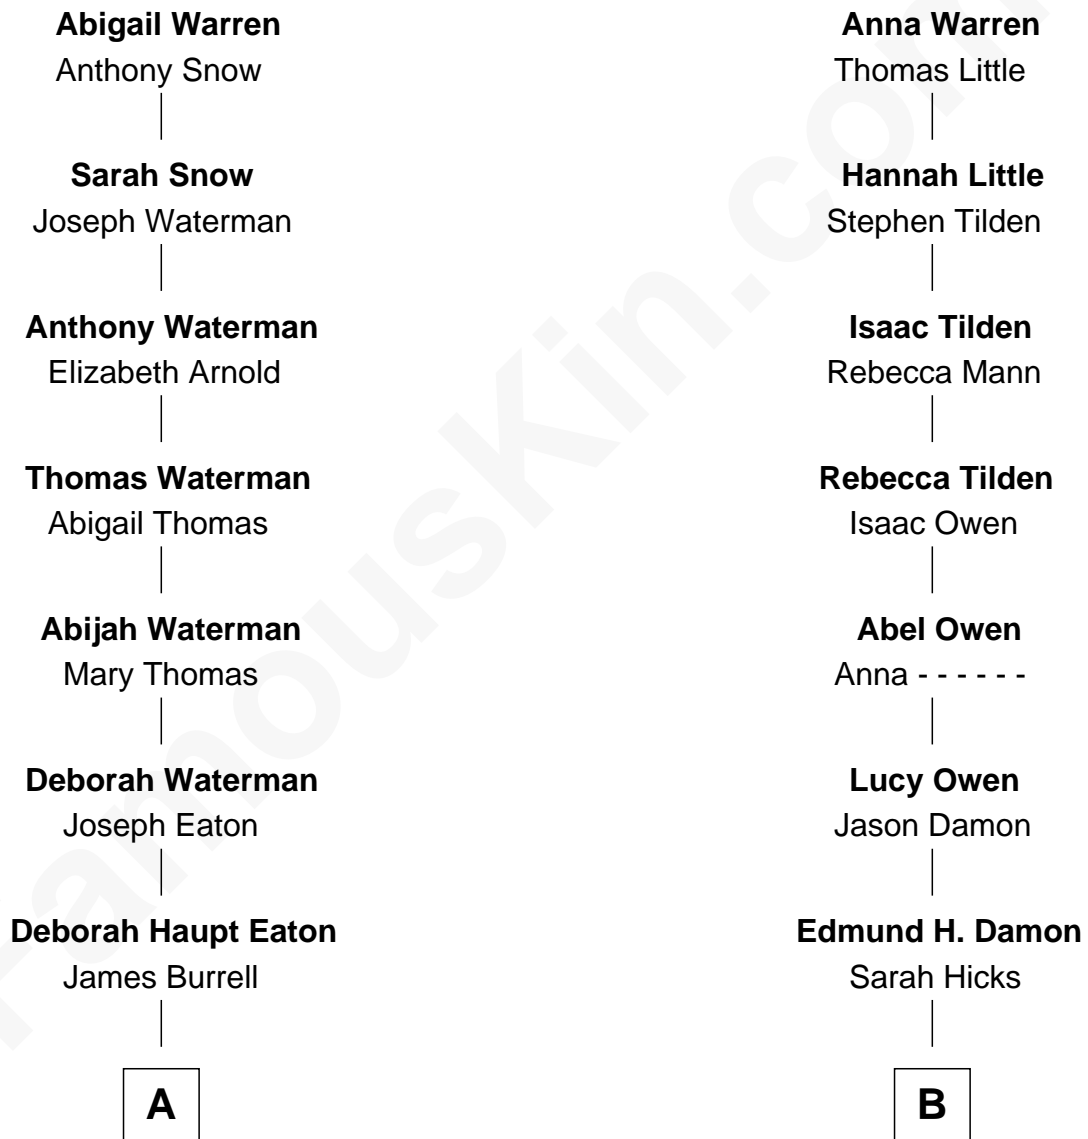

FamousKin.com

Relationship Chart of

Merrill C. Meigs

Publisher, Chicago Herald & Examiner

8th cousin 3 times removed of

Matt Damon

Movie Actor

Richard Warren
Elizabeth Walker