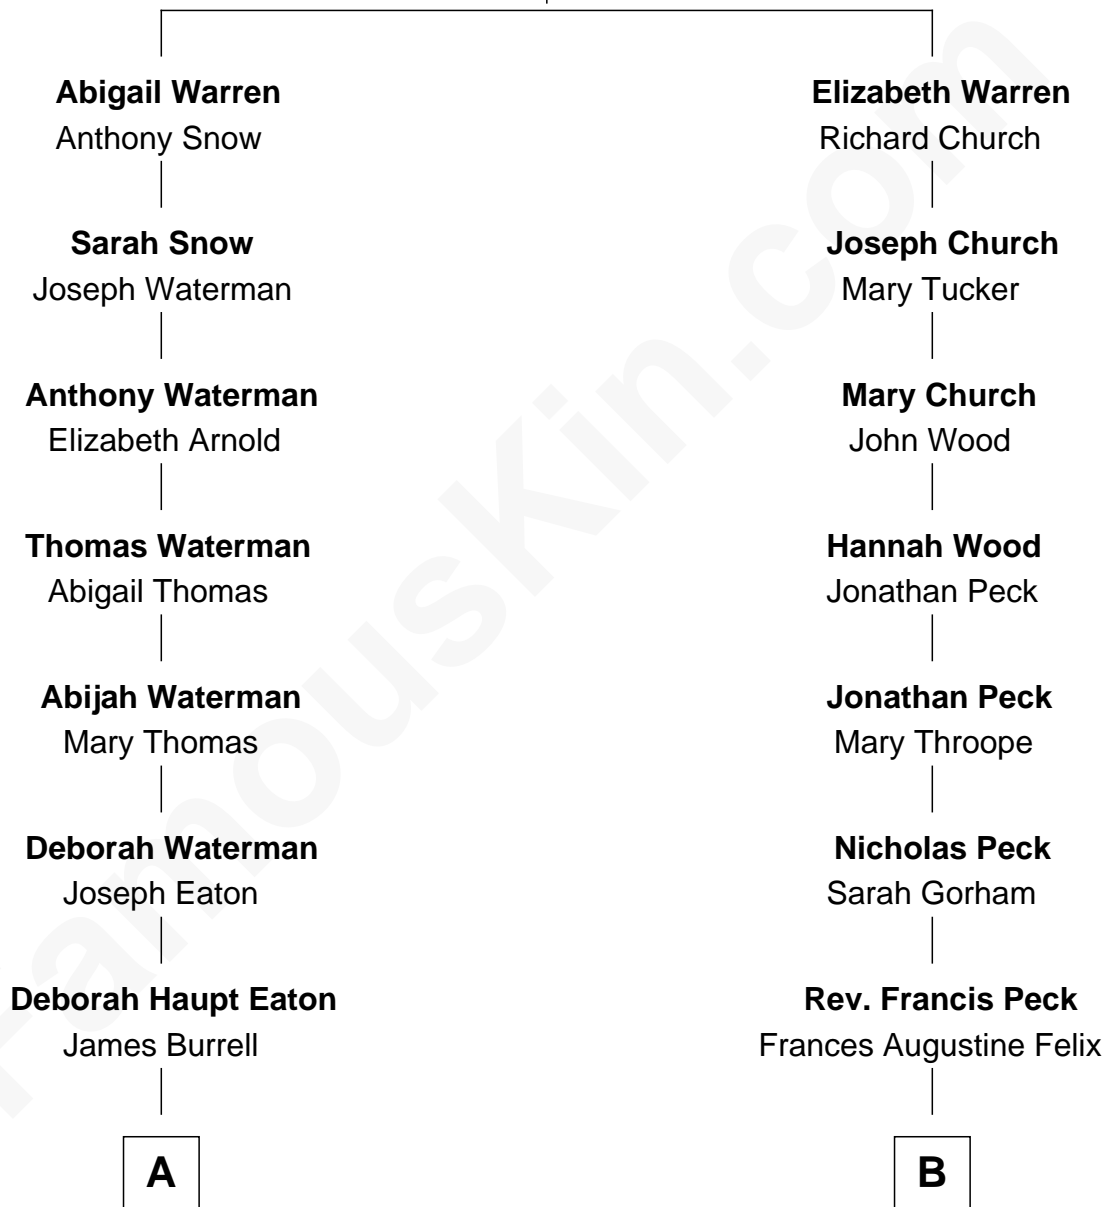

# FamousKin.com Relationship Chart of

**Merrill C. Meigs**

*Publisher, Chicago Herald & Examiner*

8th cousin 1 time removed of

**Christopher Lloyd**

*Movie Actor*

**Richard Warren**  
Elizabeth Walker

**A**

**Juliana Smith Burrell**  
Church Paddleford Meigs

**Merrill C. Meigs**  
*Publisher, Chicago Herald & Examiner*

**B**

**Adalaide Ferrier Peck**  
Samuel Lloyd

**Samuel R. Lloyd**  
Ruth Lapham

**Christopher Lloyd**  
*Movie Actor*