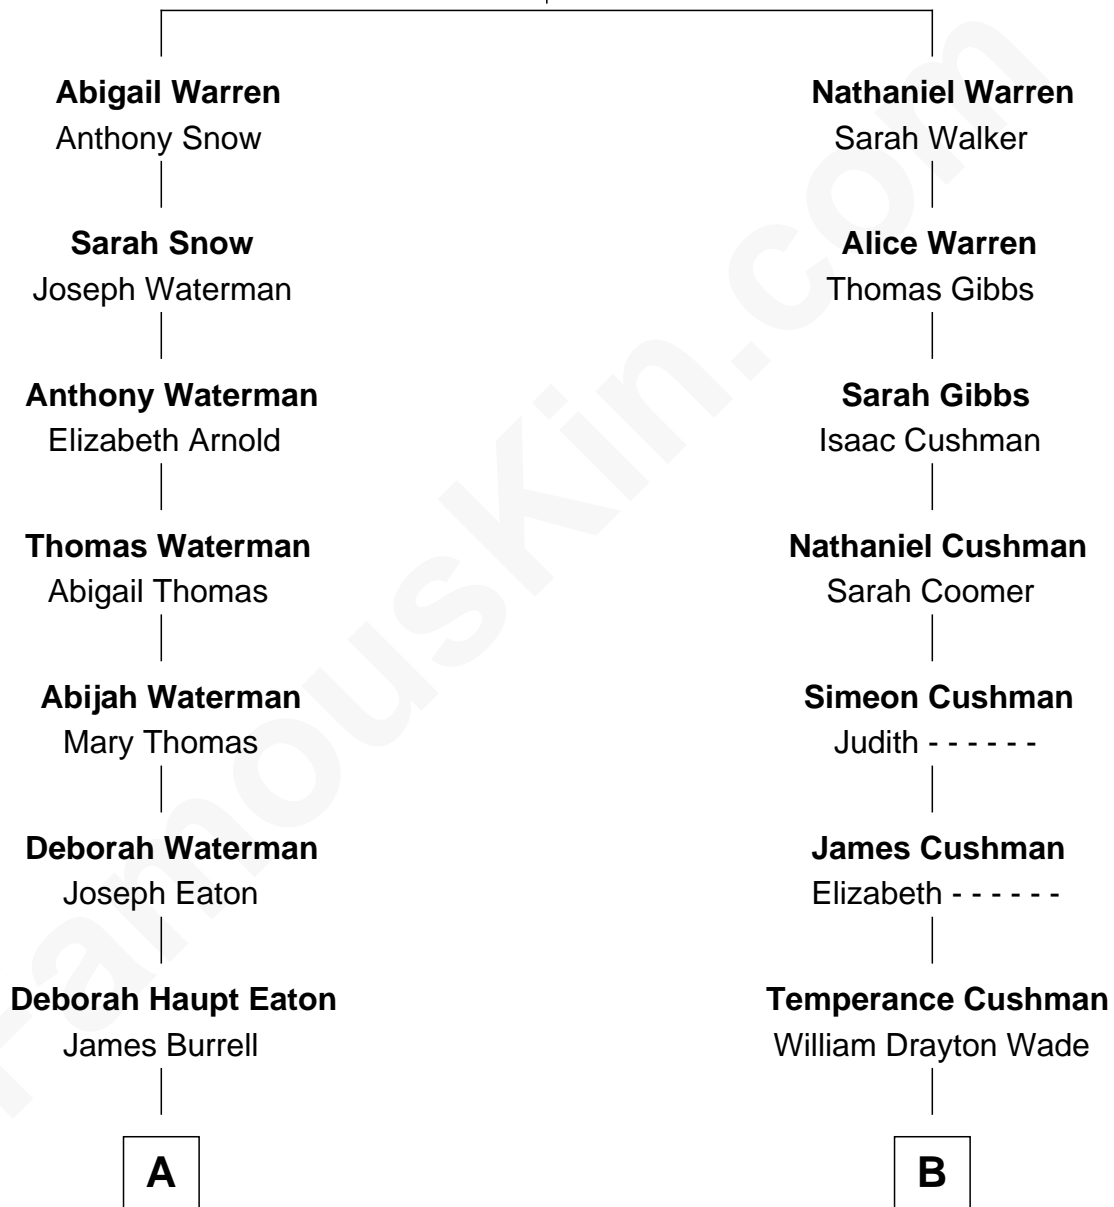

FamousKin.com Relationship Chart of

Merrill C. Meigs

Publisher, Chicago Herald & Examiner

8th cousin 2 times removed of

Joanne Woodward

Movie Actress

Richard Warren
Elizabeth Walker

A