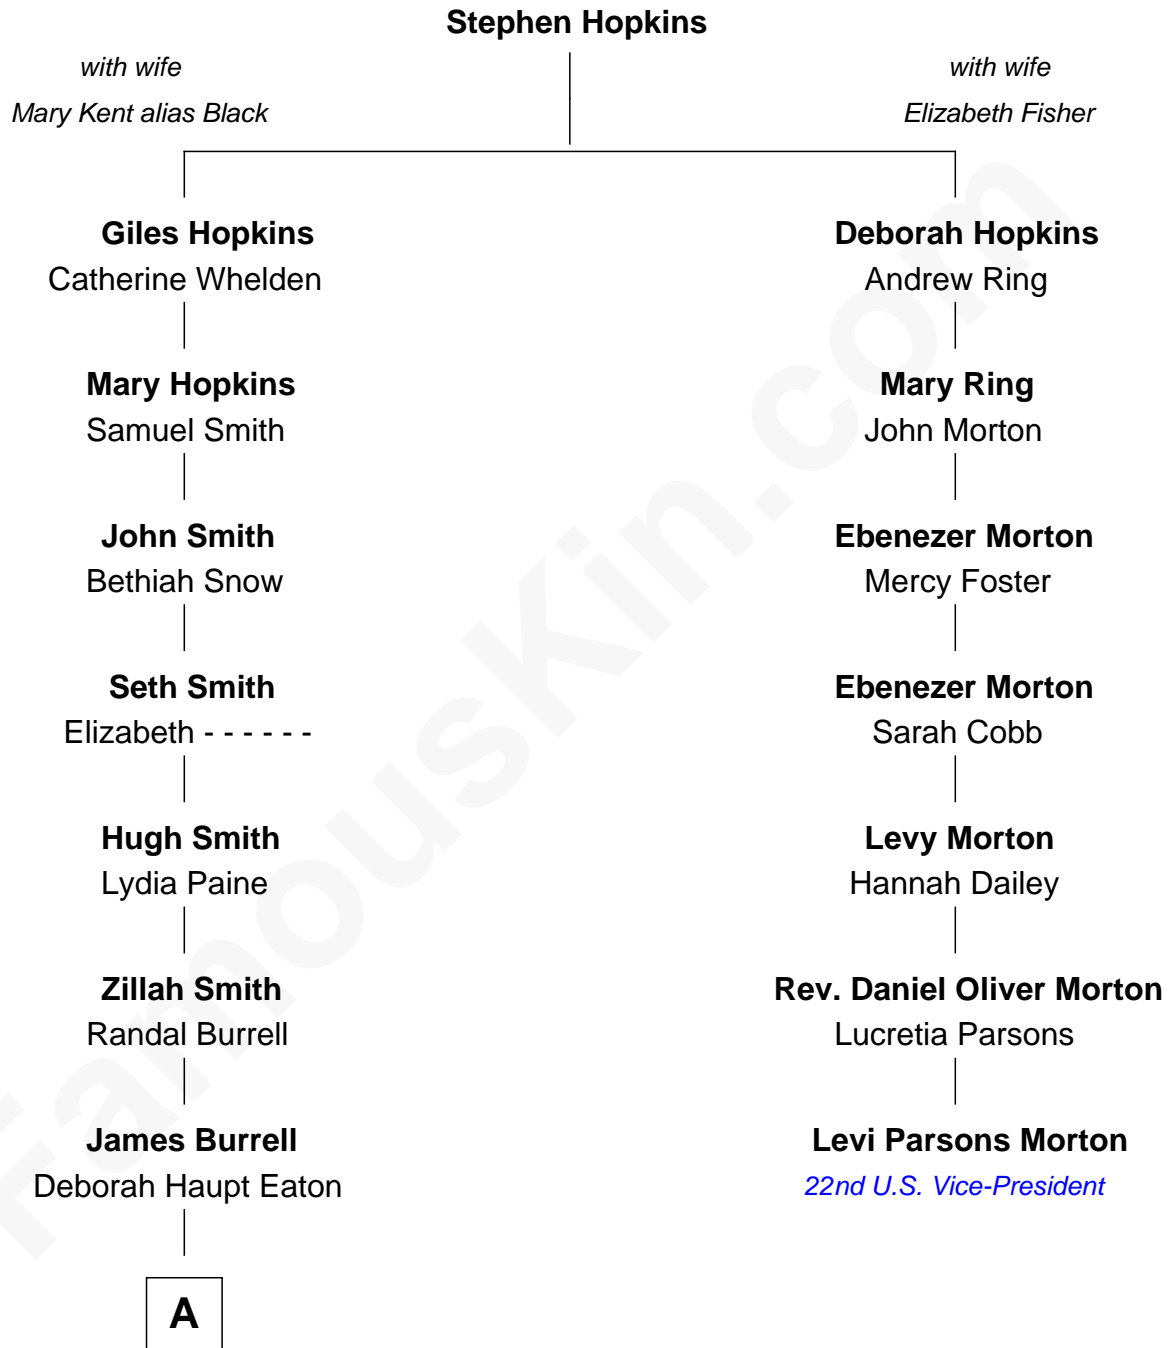

FamousKin.com

Relationship Chart of

Merrill C. Meigs

Publisher, Chicago Herald & Examiner

6th cousin 2 times removed of

Levi Parsons Morton

22nd U.S. Vice-President

A