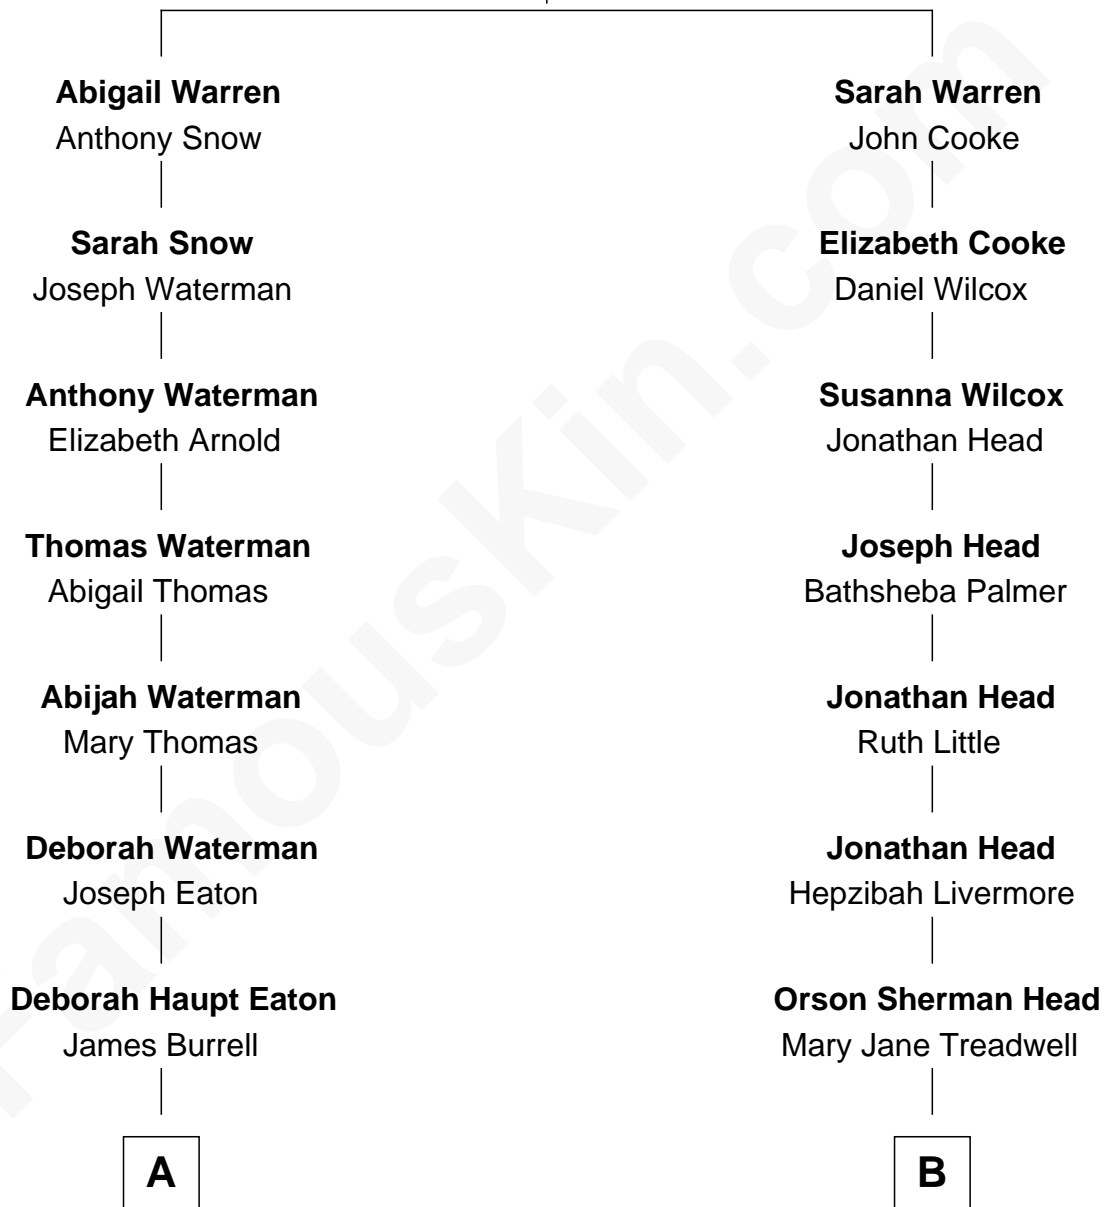

## Relationship Chart of

**Merrill C. Meigs**

*Publisher, Chicago Herald & Examiner*

8th cousin 1 time removed of

**Orson Welles**

*Radio, Stage, and Movie Actor*

**Richard Warren**  
Elizabeth Walker

**A**