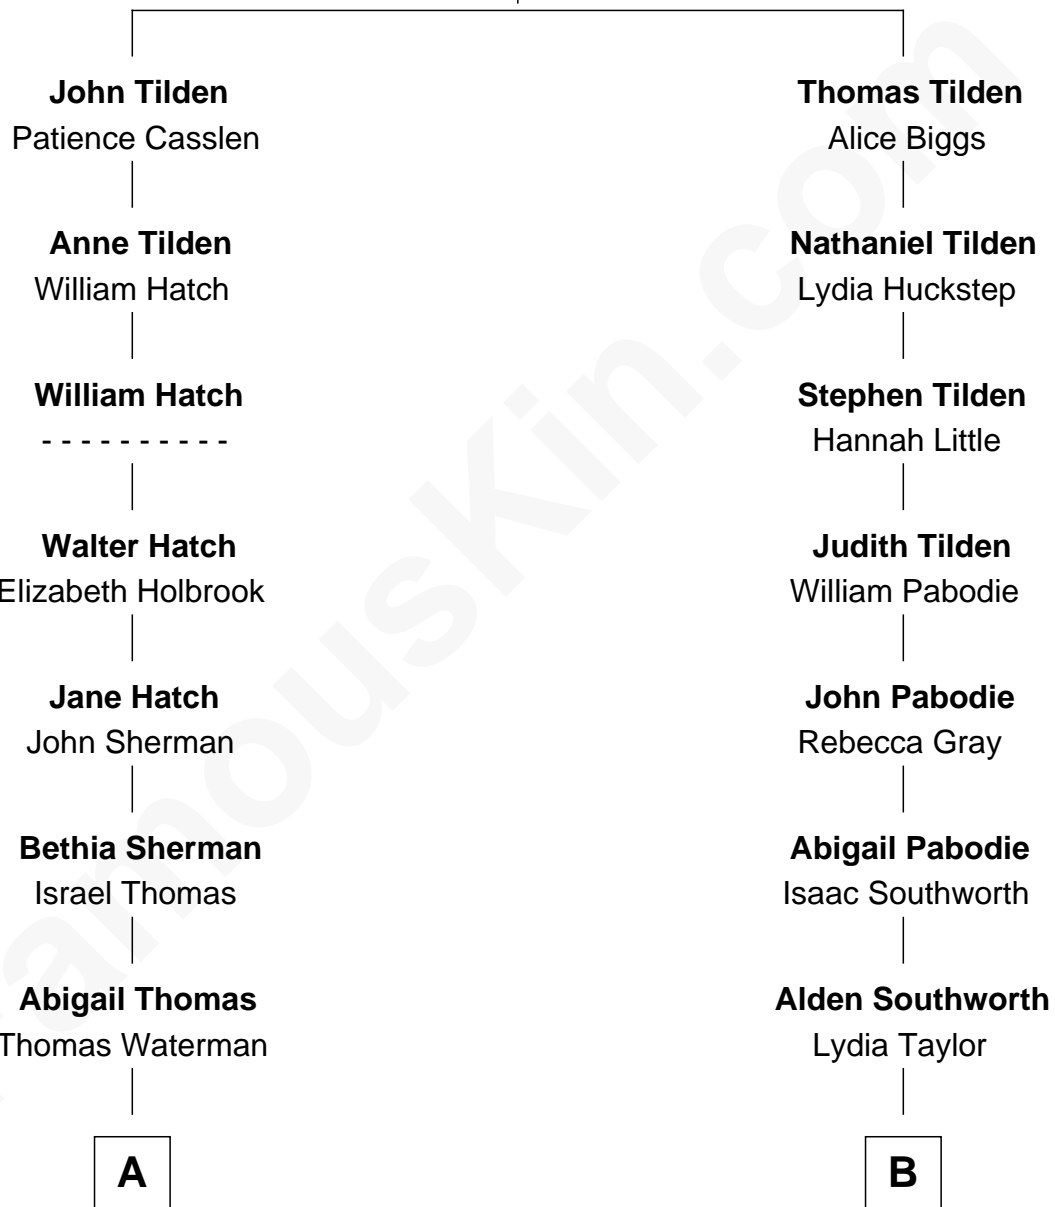

FamousKin.com

Relationship Chart of

Merrill C. Meigs

Publisher, Chicago Herald & Examiner

11th cousin 2 times removed of

Paget Brewster

TV Actress

Richard Tilden

Elizabeth - - - - -

A

Abijah Waterman

Mary Thomas

Deborah Waterman

Joseph Eaton

Deborah Haupt Eaton

James Burrell