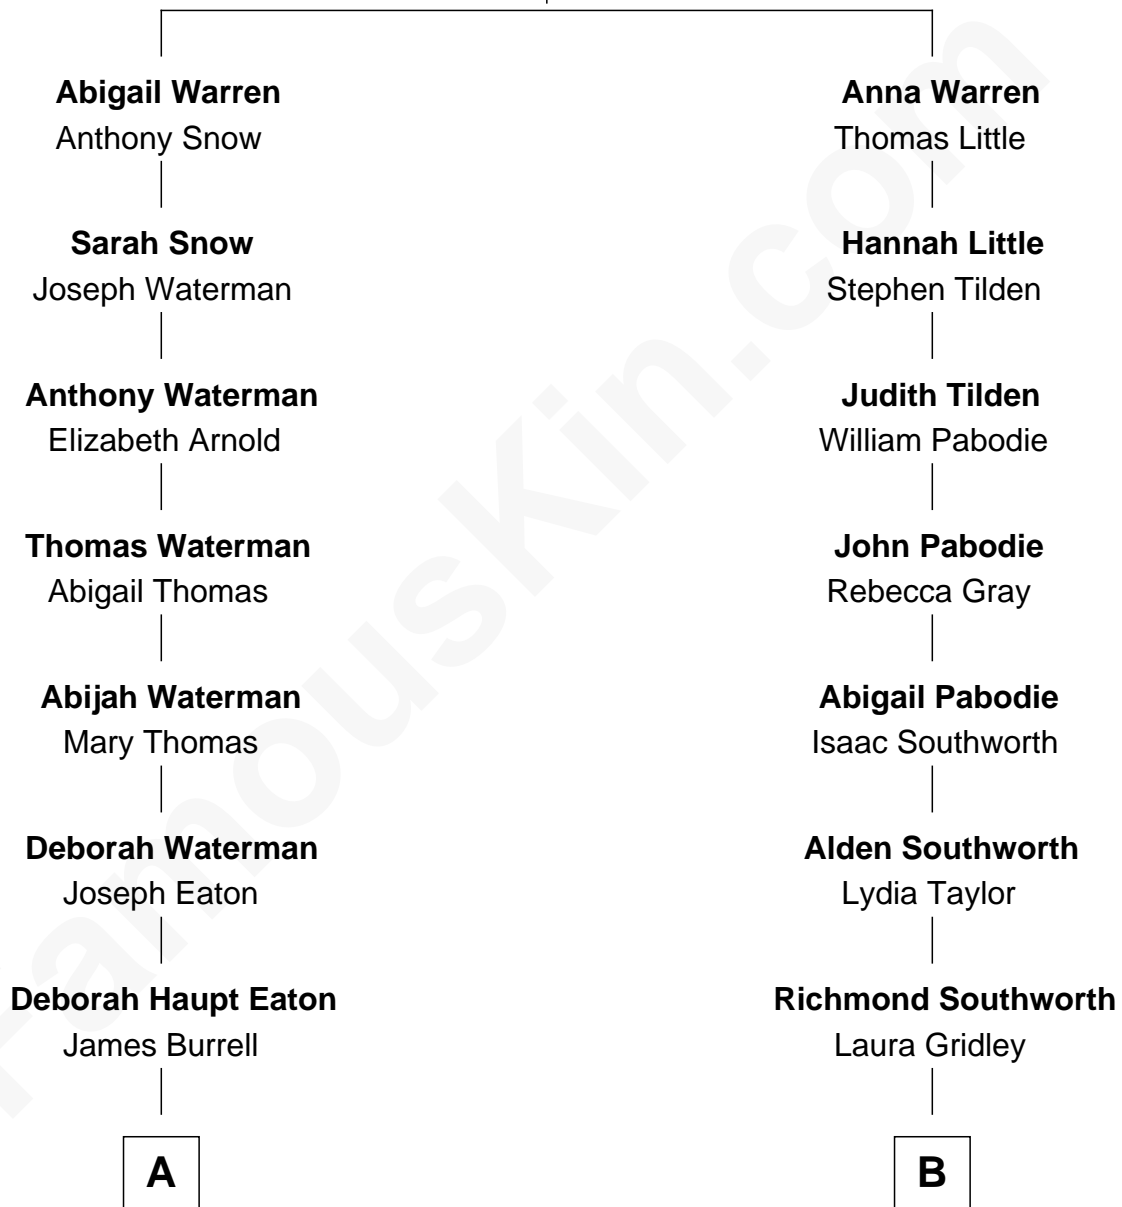

## Relationship Chart of

**Merrill C. Meigs**

*Publisher, Chicago Herald & Examiner*

8th cousin 4 times removed of

**Paget Brewster**

*TV Actress*

**Richard Warren**  
Elizabeth Walker

**A**

**Stewart Southworth Hathaway**  
Helen Viles

**Valerie Hathaway**  
John Bechtel Tew

**Hathaway Tew**  
Galen Brewster

**Paget Brewster**  
*TV Actress*