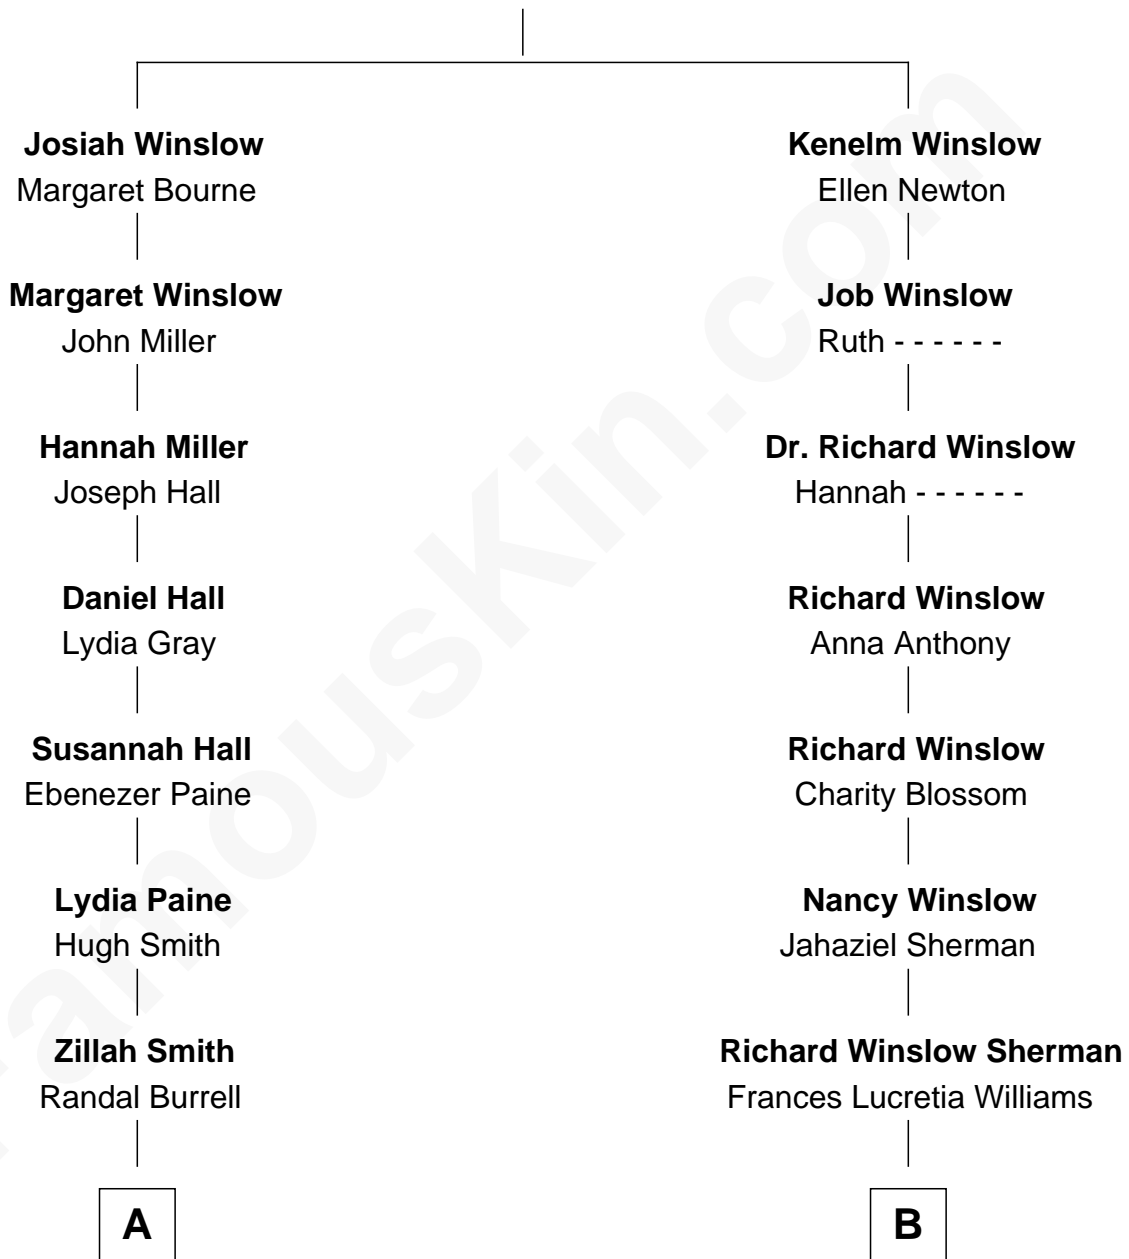

## Relationship Chart of

### Merrill C. Meigs

*Publisher, Chicago Herald & Examiner*

8th cousin 1 time removed of

### James Sherman

*27th U.S. Vice-President*

**Edward Winslow**  
Magdalen Oliver

**A**

**James Burrell**  
Deborah Haupt Eaton

**Juliana Smith Burrell**  
Church Paddleford Meigs

**Merrill C. Meigs**  
*Publisher, Chicago Herald & Examiner*