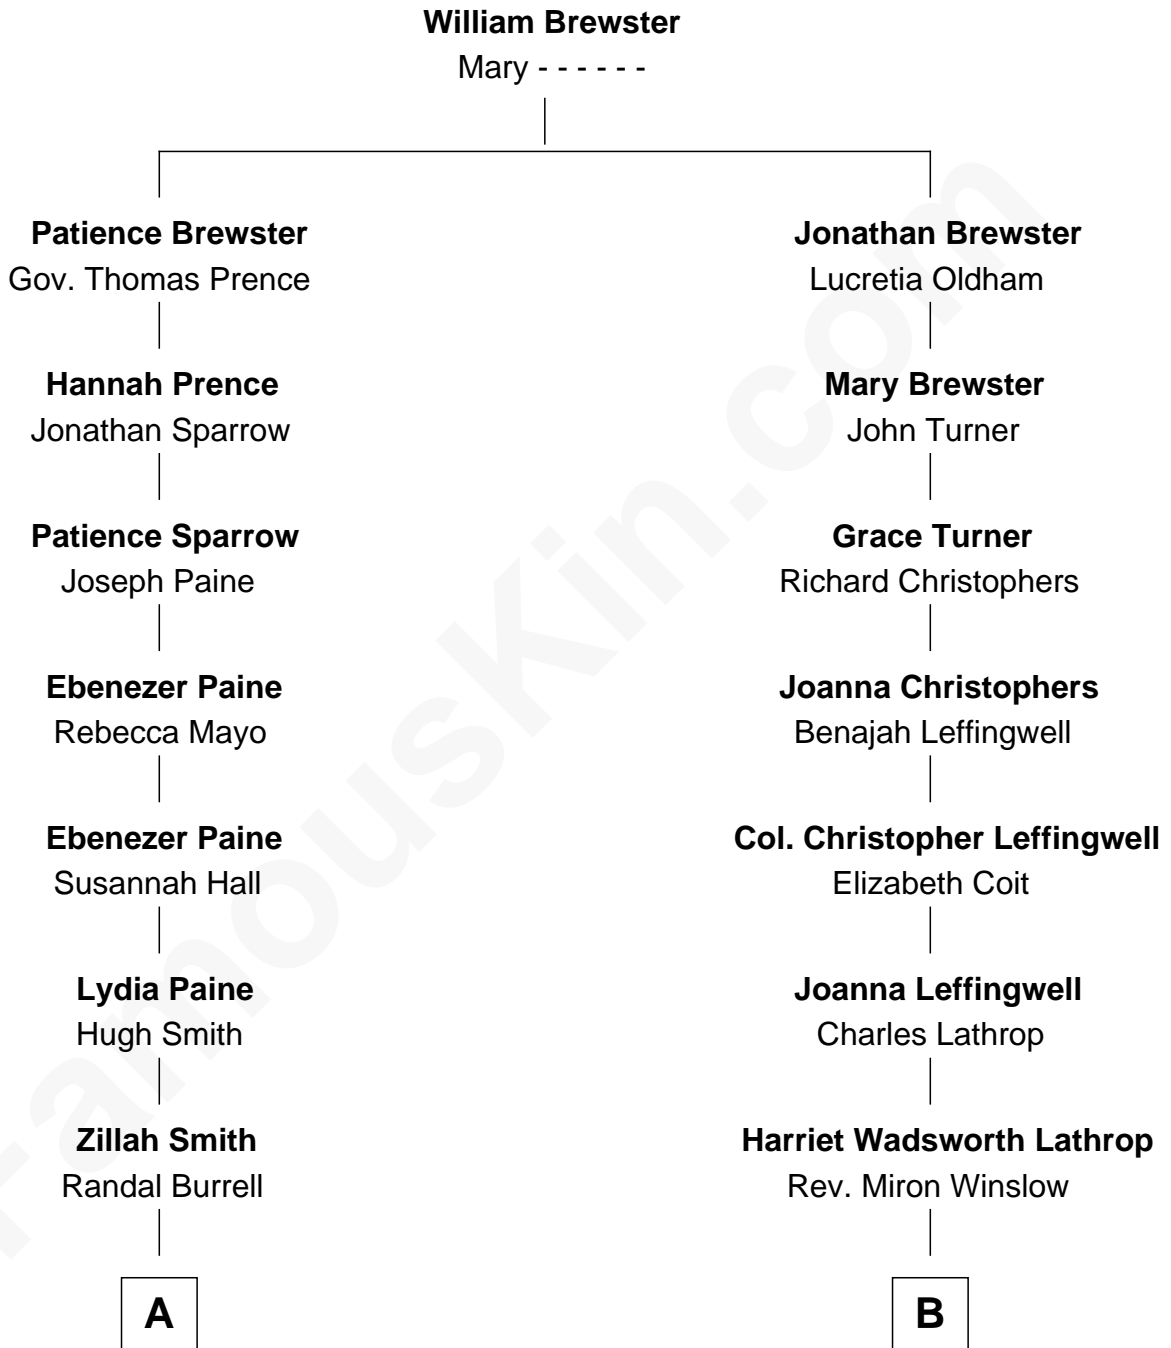

FamousKin.com

Relationship Chart of

Merrill C. Meigs

Publisher, Chicago Herald & Examiner

9th cousin of

John Foster Dulles

52nd U.S. Secretary of State

A