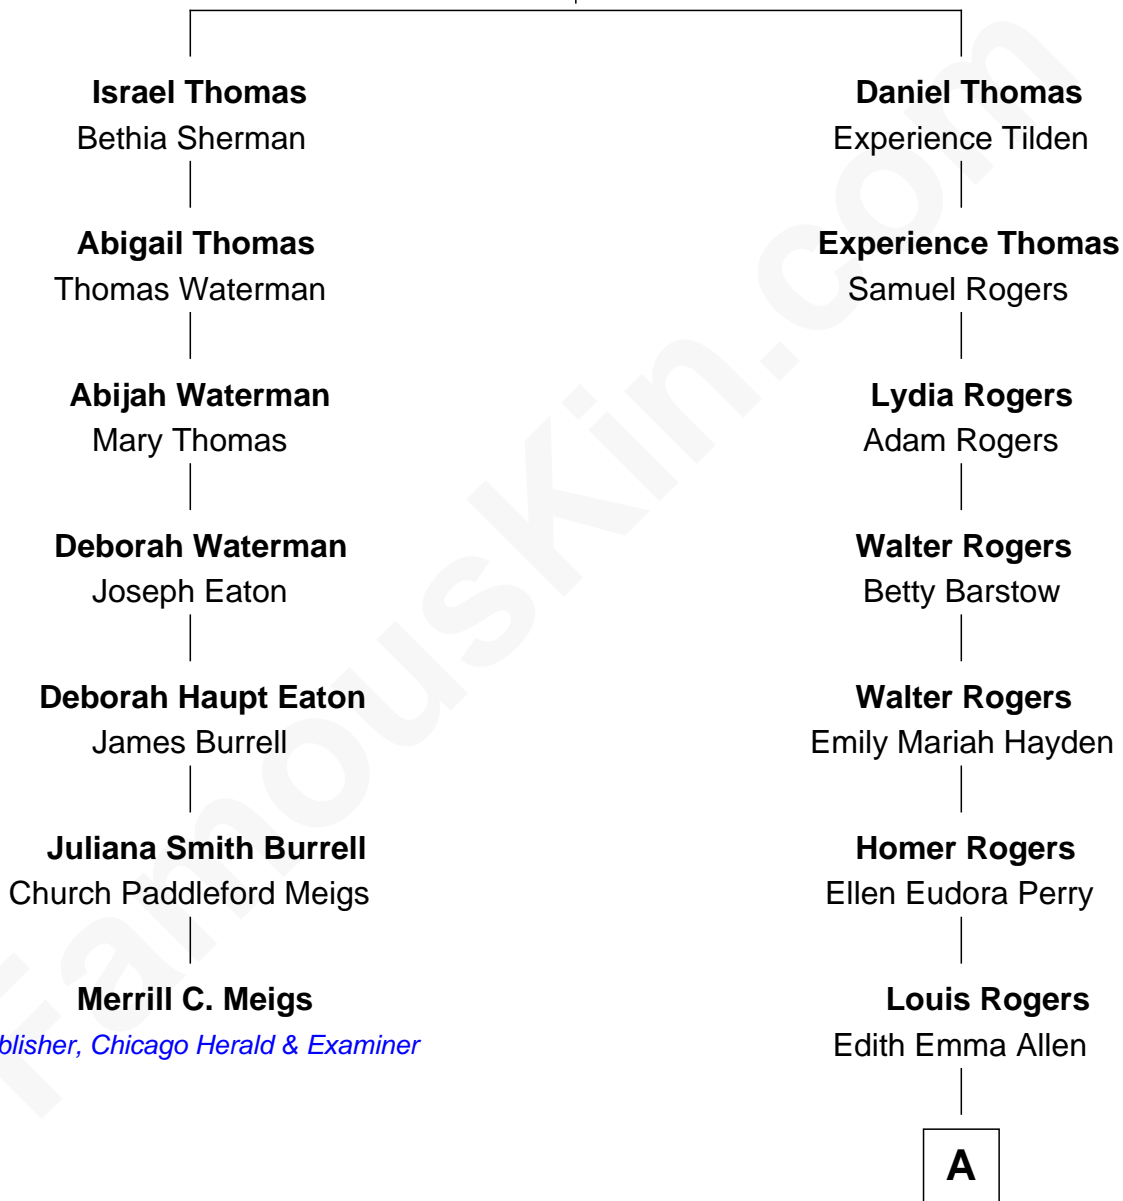

# FamousKin.com Relationship Chart of

**Merrill C. Meigs**

*Publisher, Chicago Herald & Examiner*

6th cousin 3 times removed of

**Seth MacFarlane**

*Actor, Animator, Writer and Producer*

**John Thomas**

Sarah Pitney

A

**Berta Rogers**  
Arthur W. Sager

**Ann Perry Sager**  
Ronald Milton MacFarlane

**Seth MacFarlane**  
*Actor, Animator, Writer and Producer*