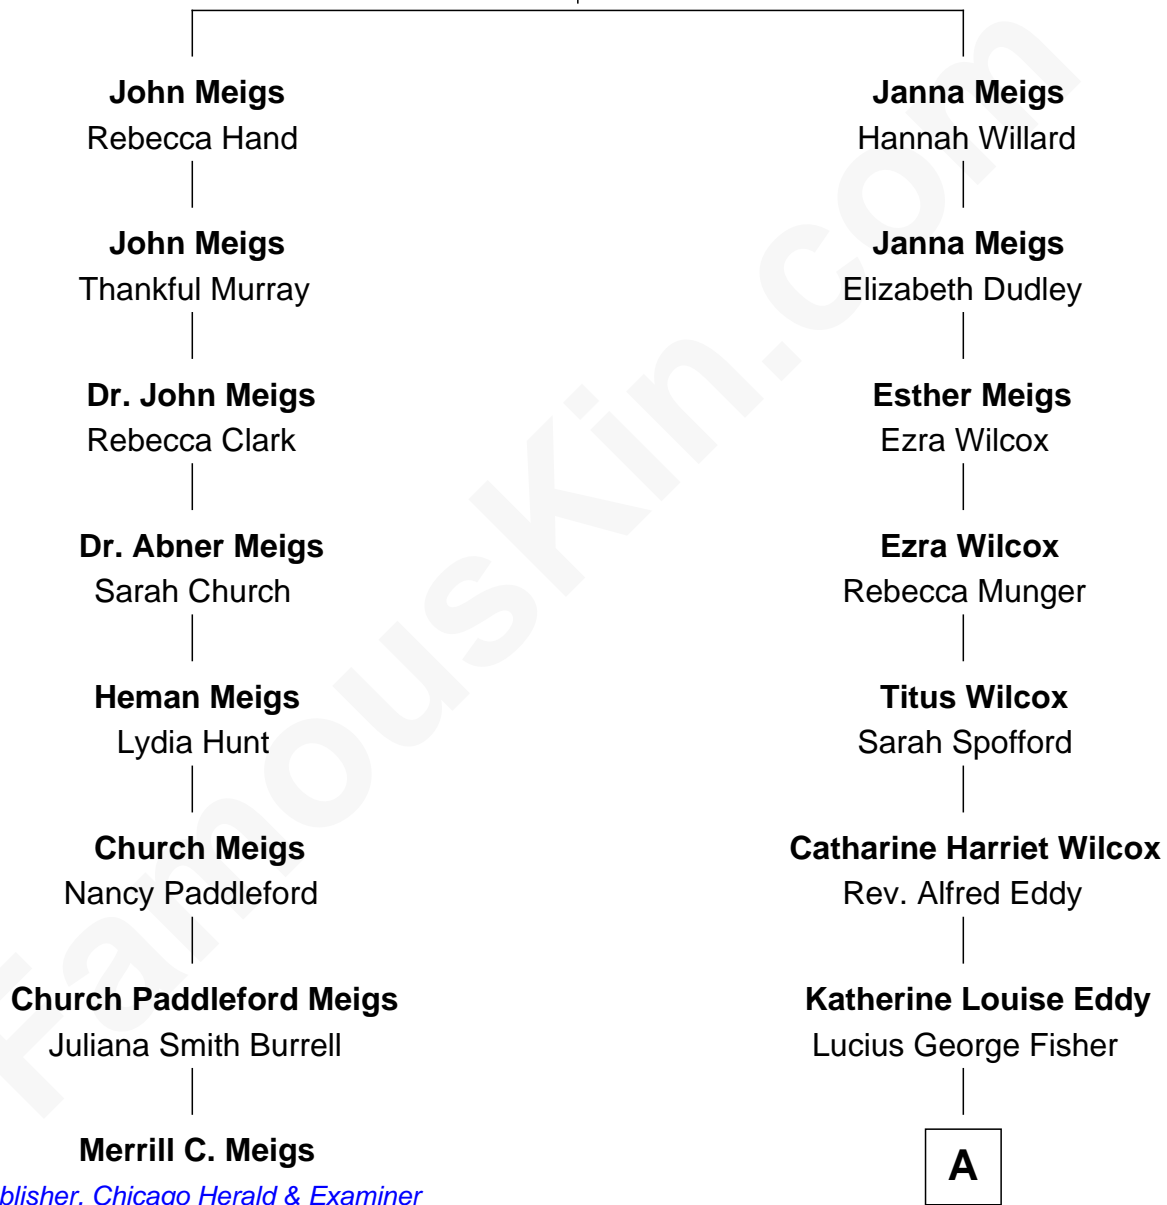

## Relationship Chart of

### Merrill C. Meigs

*Publisher, Chicago Herald & Examiner*

7th cousin 3 times removed of

**Jodie Foster**

*Movie Actress*

**John Meigs**  
Sarah Wilcockson

**A**

—  
**Alice Eddy Fisher**  
Alexis Caldwell Foster

—  
**Lucius Fisher Foster**  
Constance Marie Robertson

—  
**Lucius Fisher Foster**  
Evelyn Della Almond

—  
**Jodie Foster**  
*Movie Actress*