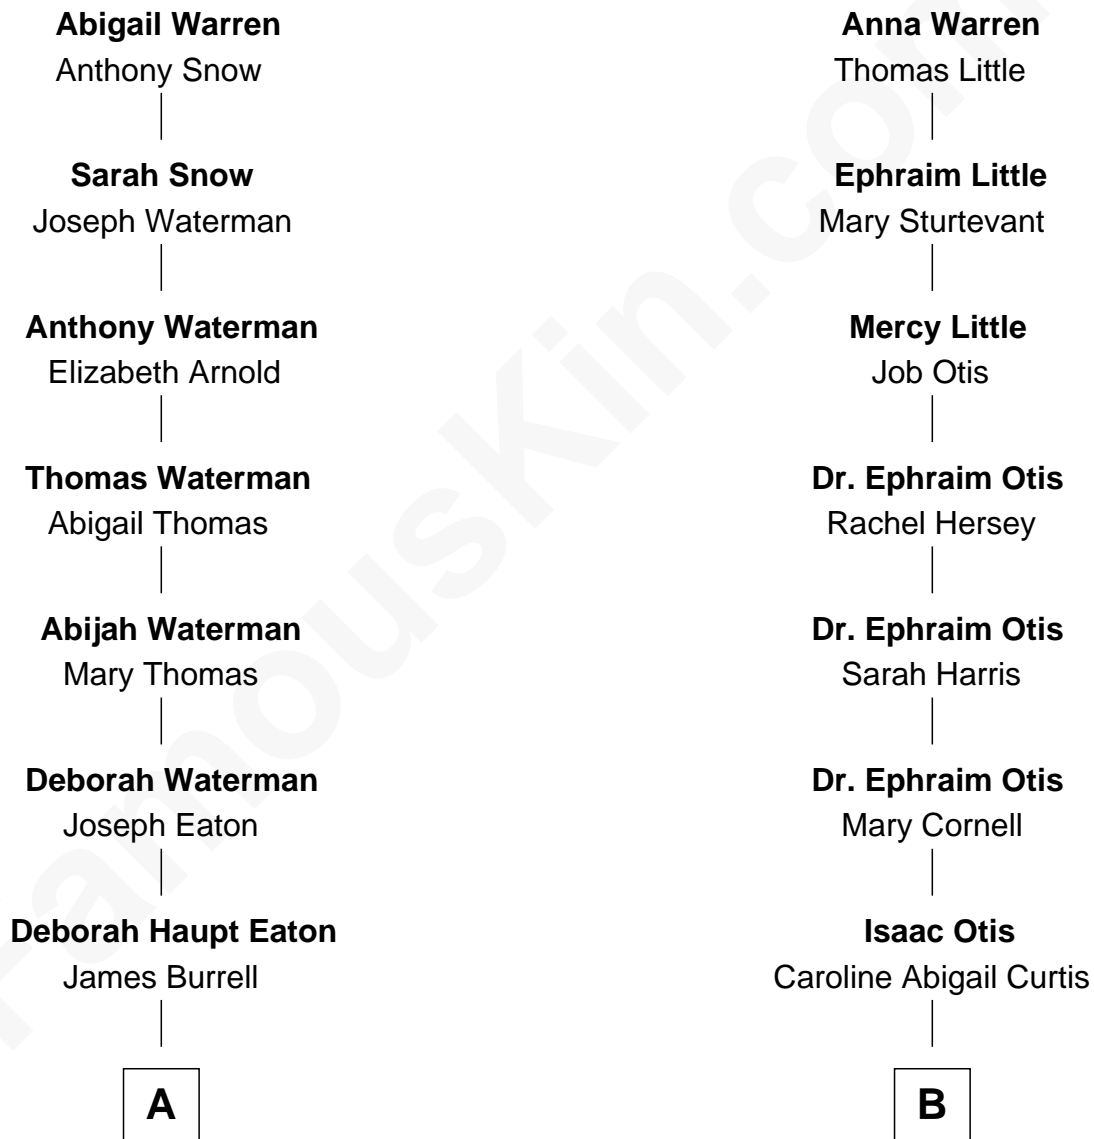

# FamousKin.com Relationship Chart of

**Merrill C. Meigs**

*Publisher, Chicago Herald & Examiner*

8th cousin 1 time removed of

**Amelia Earhart**

*Aviation Pioneer*

**Richard Warren**  
Elizabeth Walker

**A**