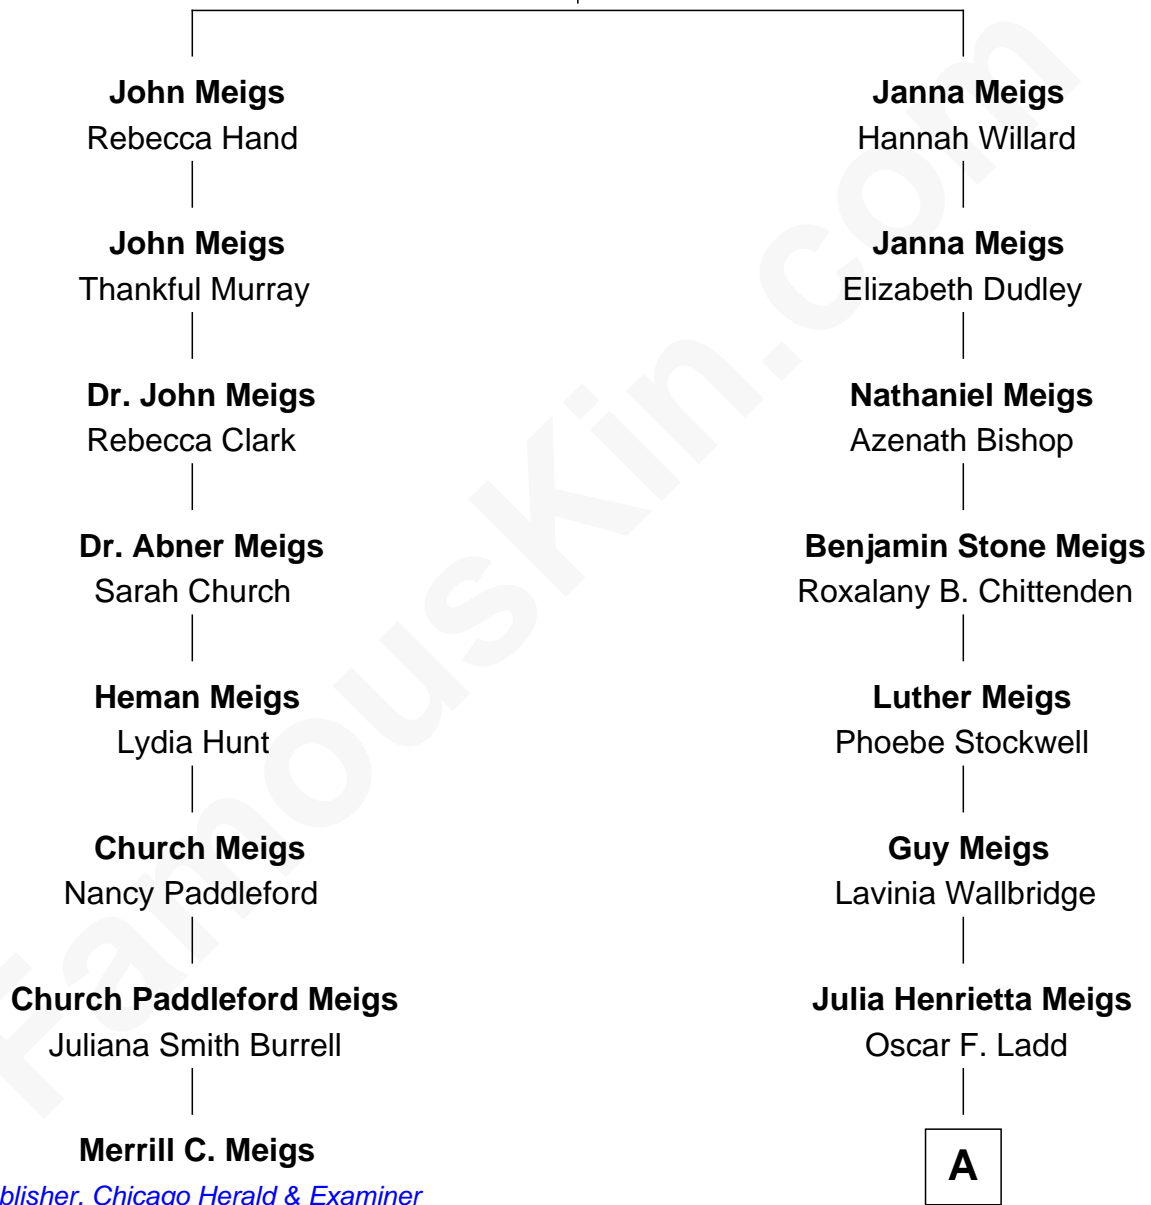

FamousKin.com

Relationship Chart of

Merrill C. Meigs

Publisher, Chicago Herald & Examiner

7th cousin 1 time removed of

Alan Ladd

Movie Actor

John Meigs
Sarah Wilcockson

A

|
Alan Harwood Ladd

Selina Raleigh

|
Alan Ladd

Movie Actor

FamousKin.com