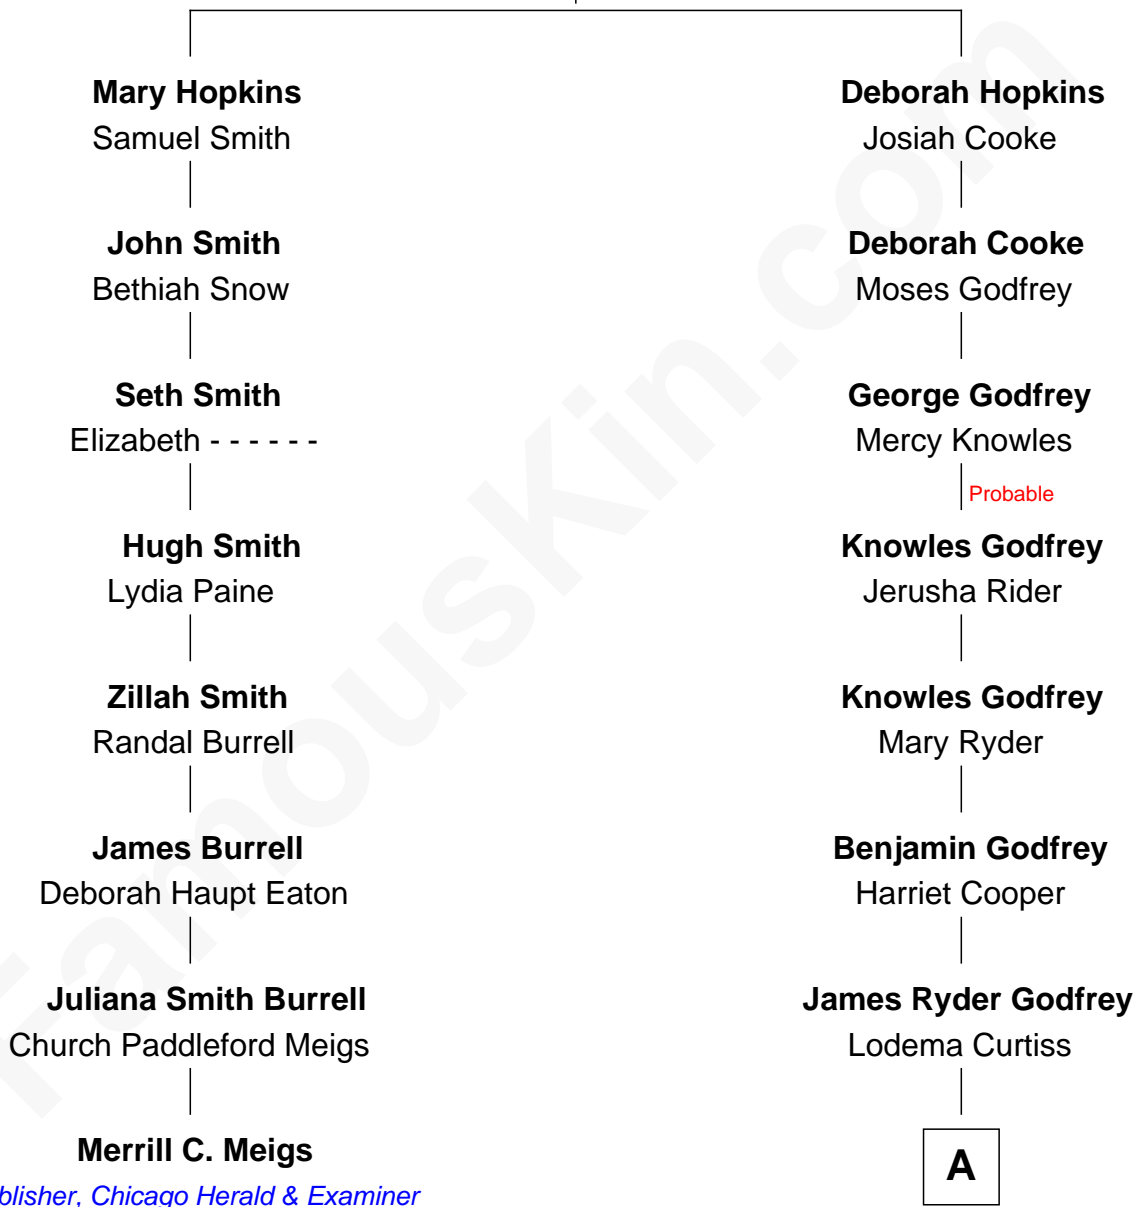

FamousKin.com

Relationship Chart of

Merrill C. Meigs

Publisher, Chicago Herald & Examiner

7th cousin 4 times removed of

Sarah Palin

9th Governor of Alaska

Giles Hopkins
Catherine Whelden

A

—
Augusta Lodema Godfrey

Homer Curtiss Strong

—
Cora Godfrey Strong

James Carl Gower

—
Helen Louise Gower

Clement James Sheeran

—
Sarah Sheeran

Charles Richard Heath

—
Sarah Palin

9th Governor of Alaska

FamousKin.com