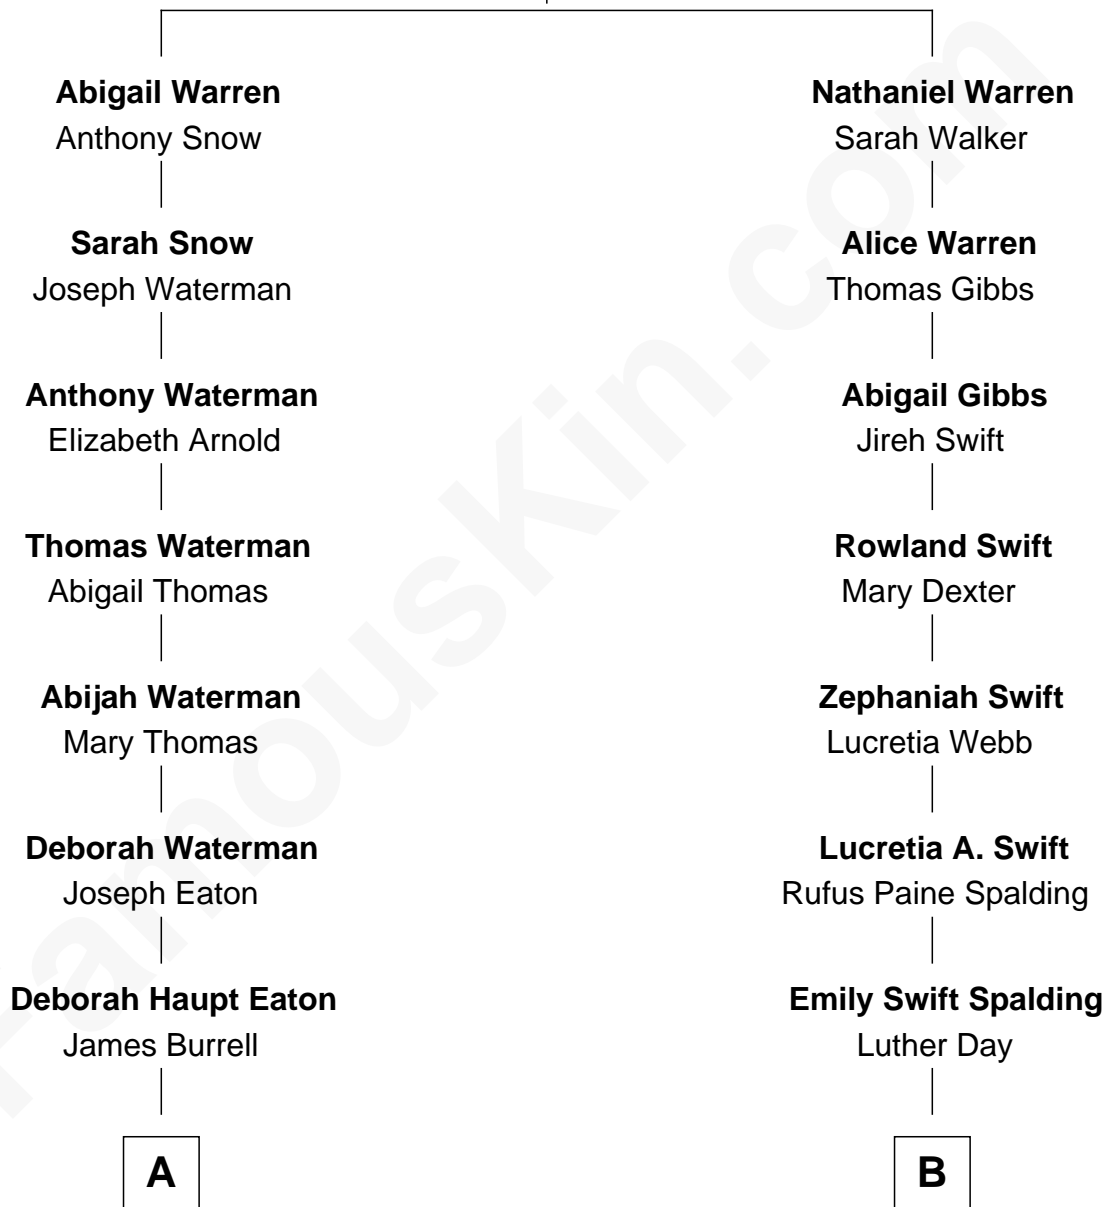

FamousKin.com

Relationship Chart of

Merrill C. Meigs

Publisher, Chicago Herald & Examiner

8th cousin 3 times removed of

Anna Gunn

TV and Movie Actress

Richard Warren
Elizabeth Walker