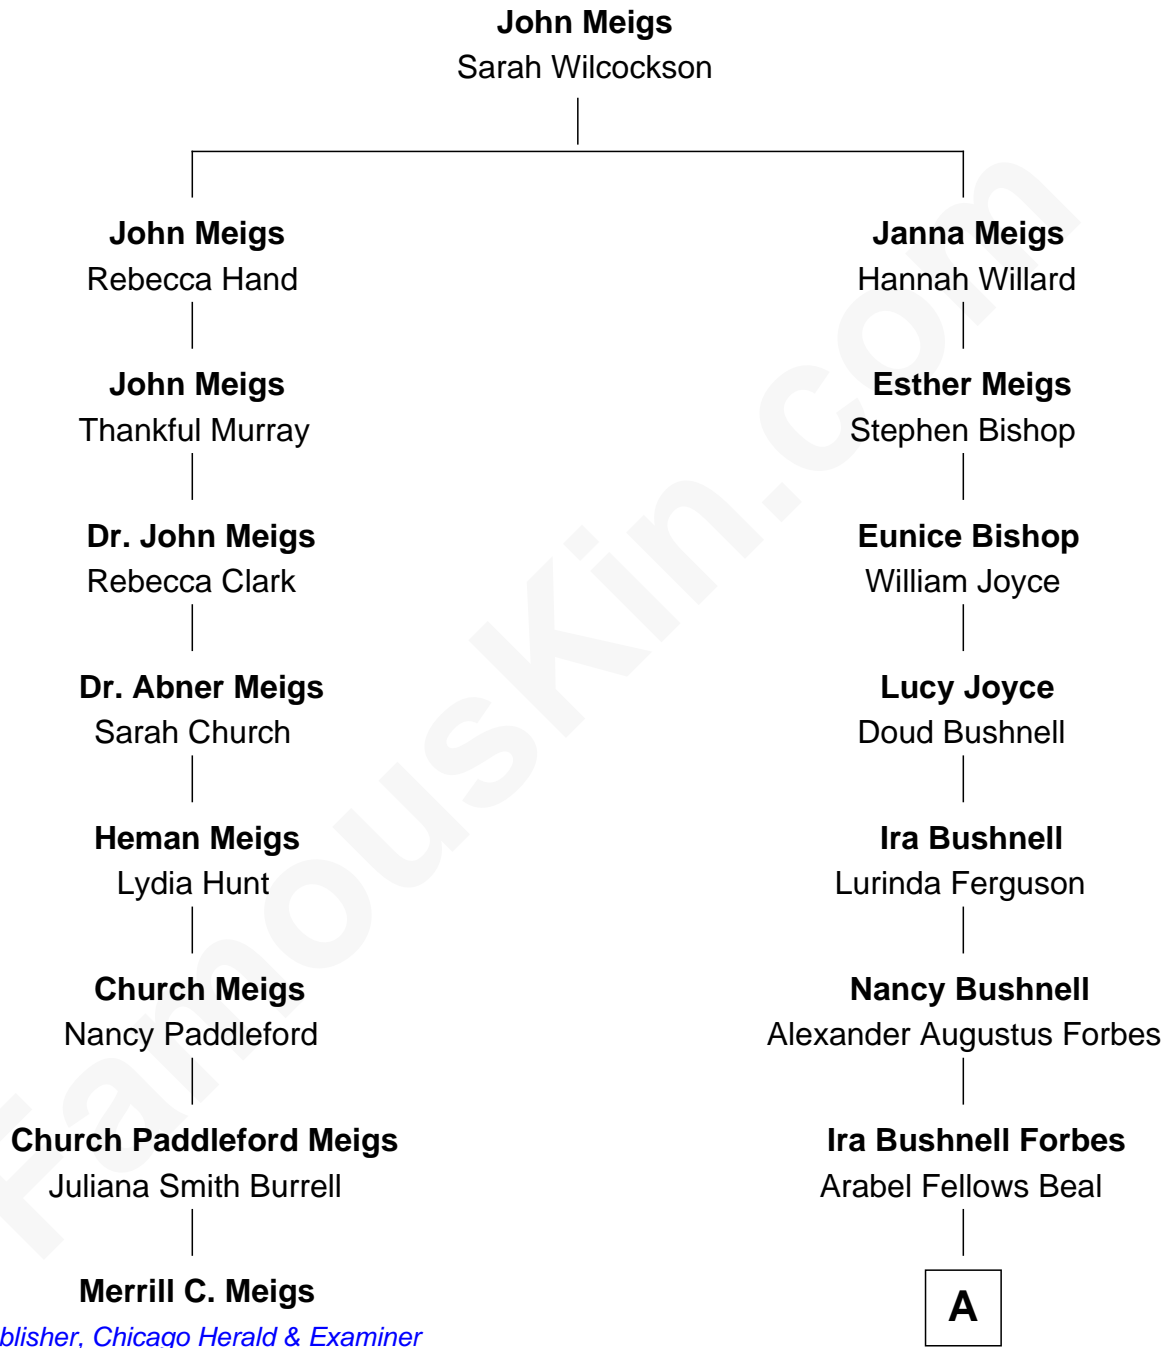

FamousKin.com

Relationship Chart of

Merrill C. Meigs

Publisher, Chicago Herald & Examiner

7th cousin 2 times removed of

Harry Chapin

Singer and Songwriter

A

Abigail Beal Forbes
James Ormsbee Chapin

James Forbes Chapin
Jeanne Elspeth Burke

Harry Chapin
Singer and Songwriter