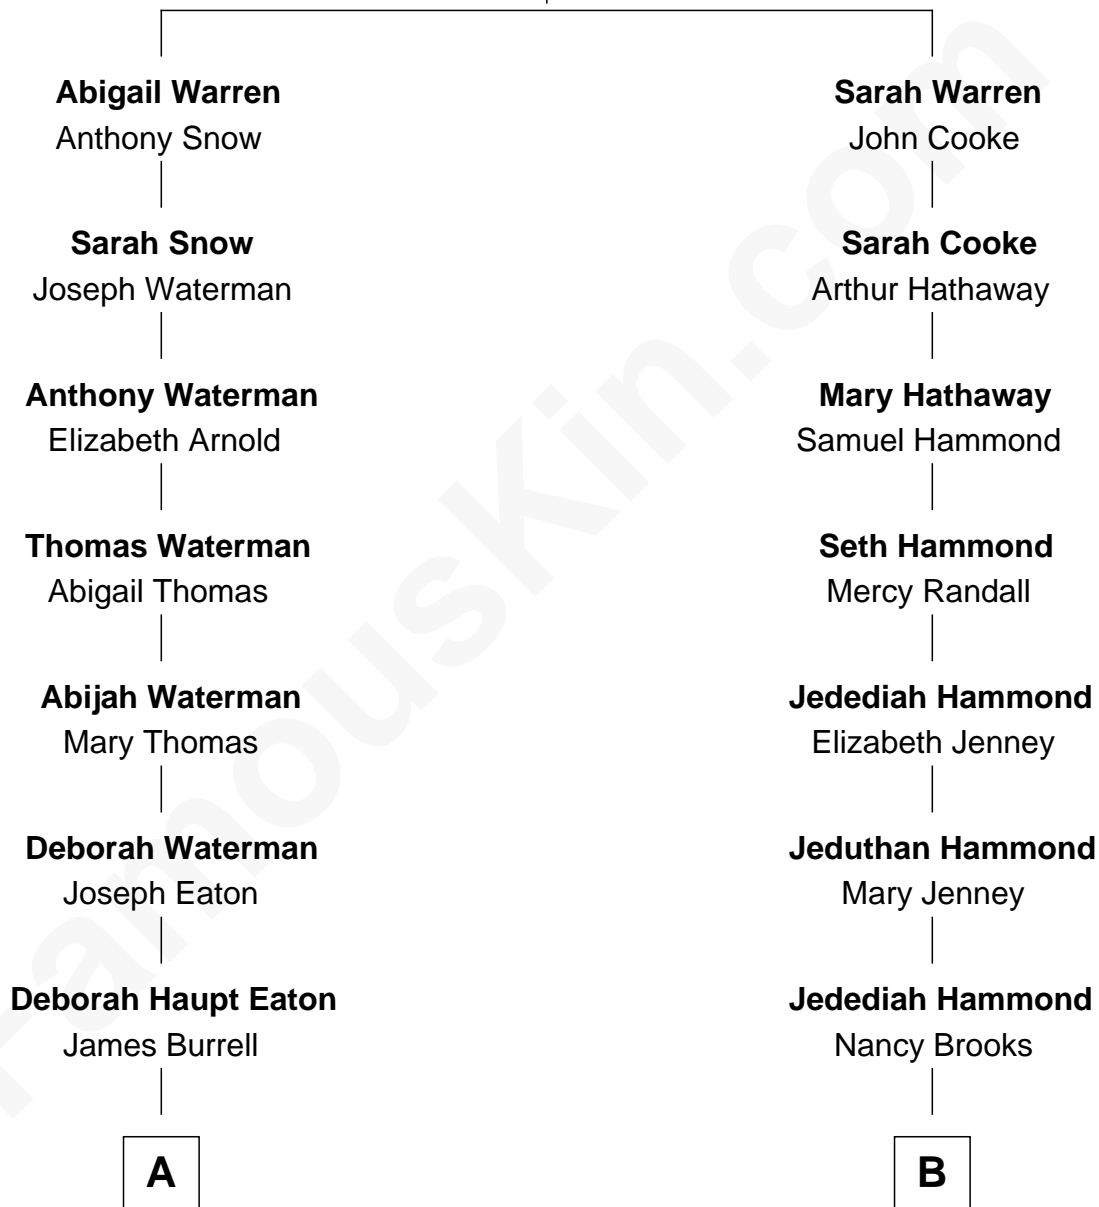

## Relationship Chart of

### Merrill C. Meigs

*Publisher, Chicago Herald & Examiner*

8th cousin 4 times removed of

**Mary Chapin Carpenter**  
*Singer and Songwriter*

**Richard Warren**  
Elizabeth Walker

**A**

**Juliana Smith Burrell**  
Church Paddleford Meigs

**Merrill C. Meigs**  
*Publisher, Chicago Herald & Examiner*

**B**

**Mary Hammond**  
Edmund Longley

**Virginia Harriet Longley**  
Charles Erastus Vawter

**Mary L. Vawter**  
Harrison Robertson

**Harrison Marshall Robertson**  
Mary MacKenzie