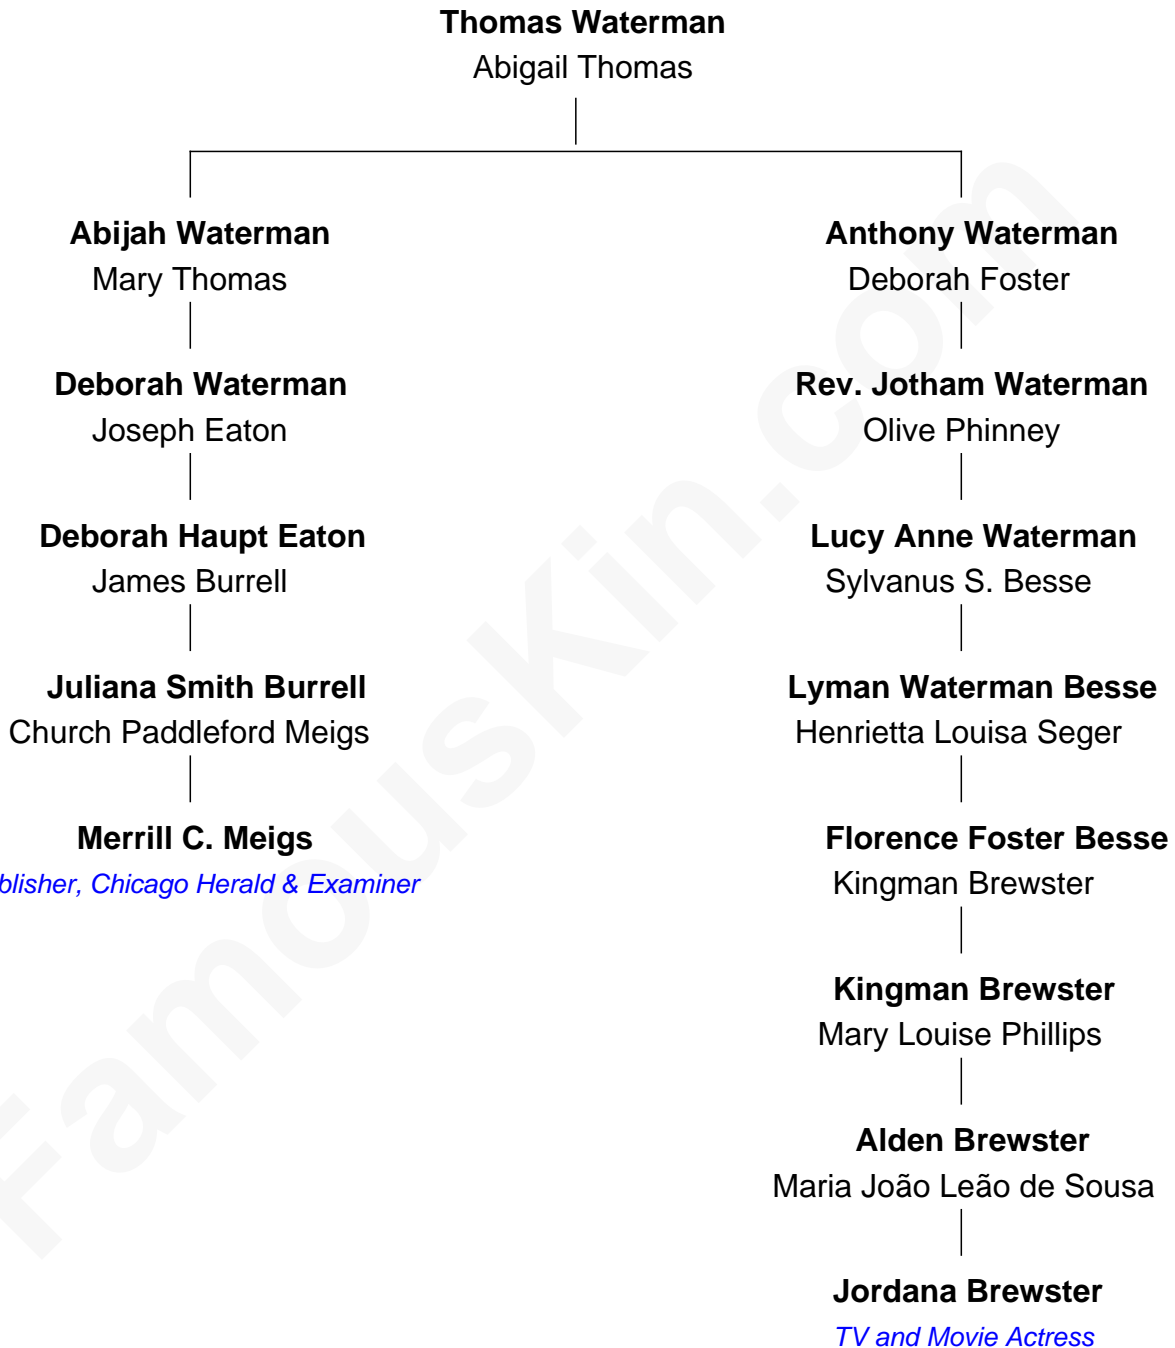

# FamousKin.com

## Relationship Chart of

### Merrill C. Meigs

*Publisher, Chicago Herald & Examiner*

4th cousin 3 times removed of

**Jordana Brewster**  
*TV and Movie Actress*

Jordana Brewster photo by [Andre Luis](#) (CC BY-SA 3.0)