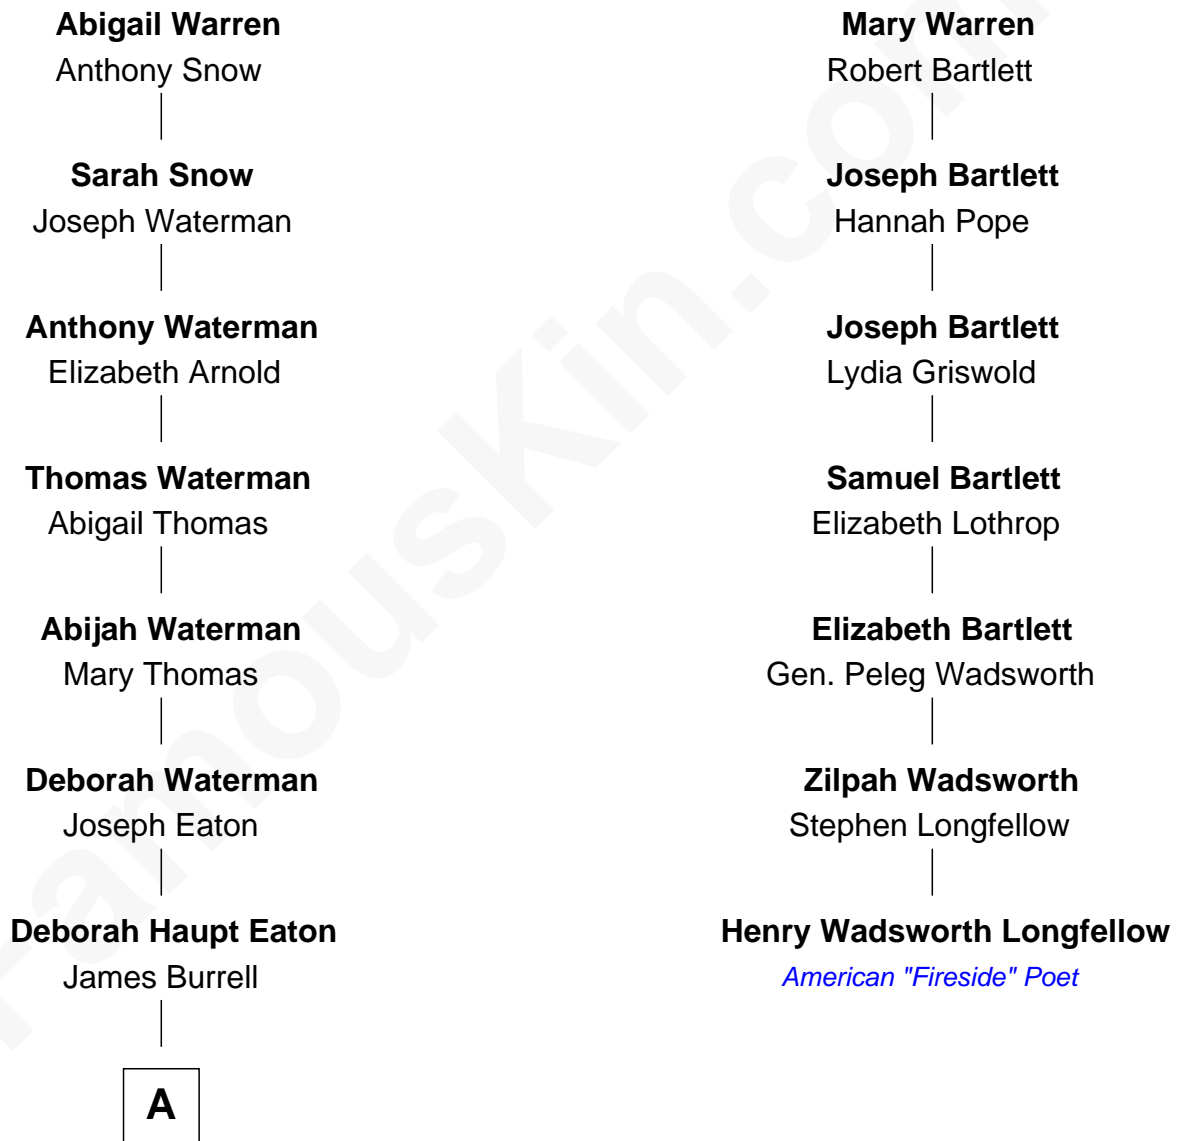

FamousKin.com

Relationship Chart of

Merrill C. Meigs

Publisher, Chicago Herald & Examiner

6th cousin 2 times removed of

Henry Wadsworth Longfellow

American "Fireside" Poet

Richard Warren
Elizabeth Walker