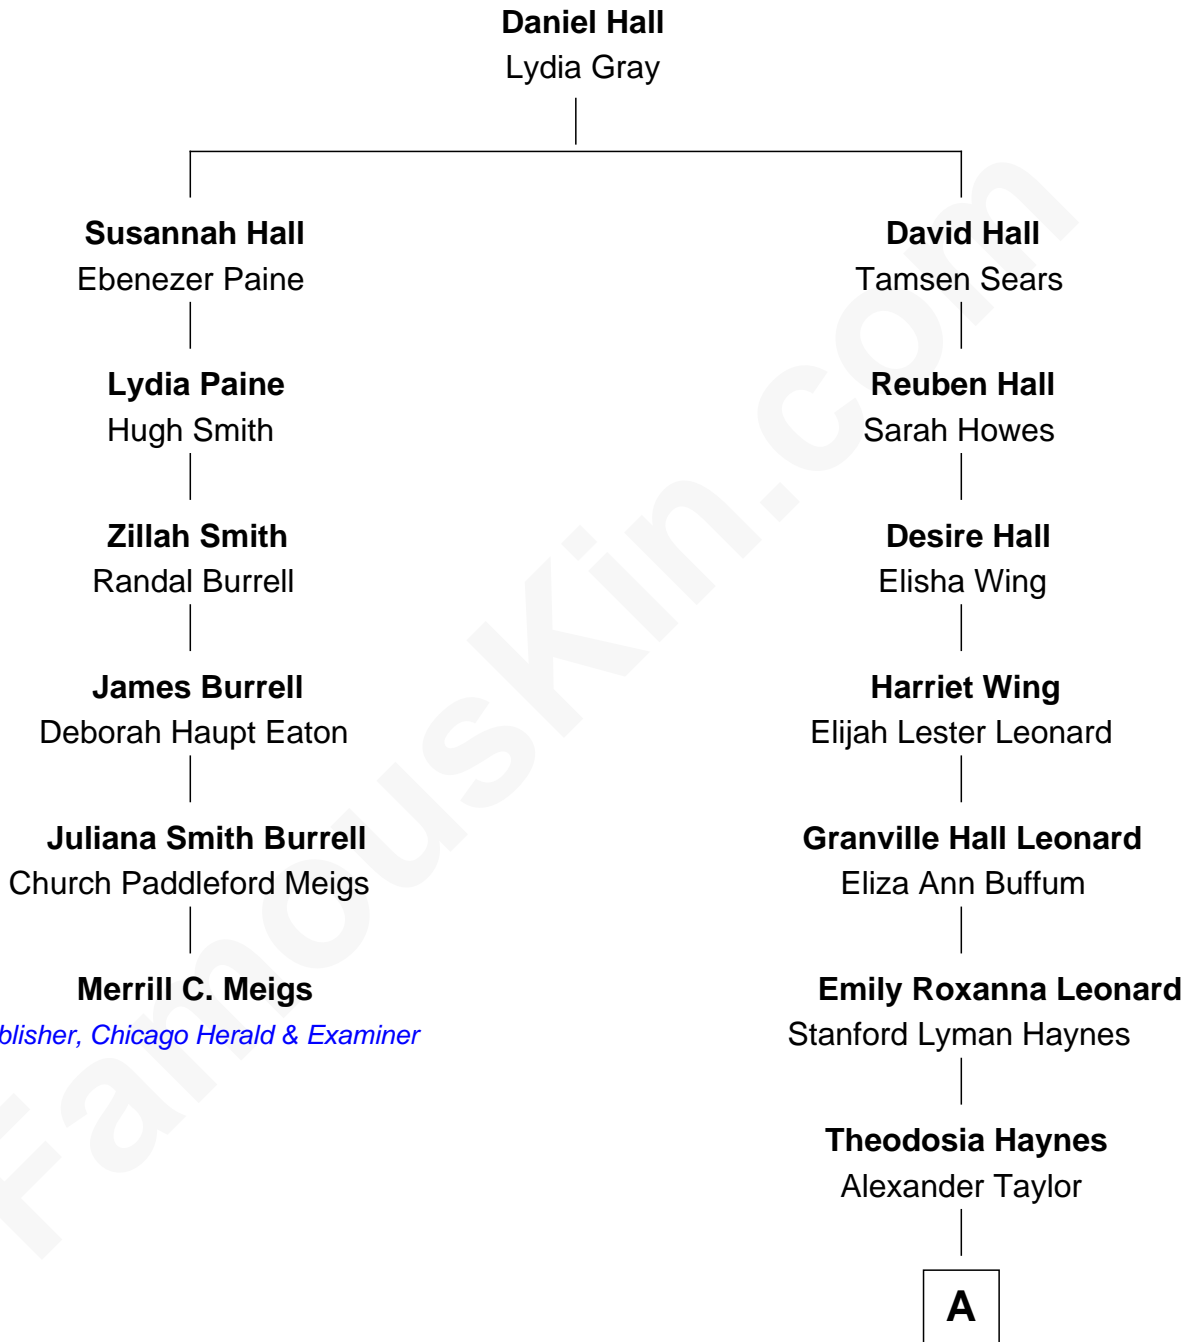

FamousKin.com

Relationship Chart of

Merrill C. Meigs

Publisher, Chicago Herald & Examiner

5th cousin 3 times removed of

James Taylor
Singer-Songwriter

A

Dr. Isaac Montrose Taylor

Gertrude Arline Woodard

James Taylor

Singer-Songwriter

FamousKin.com