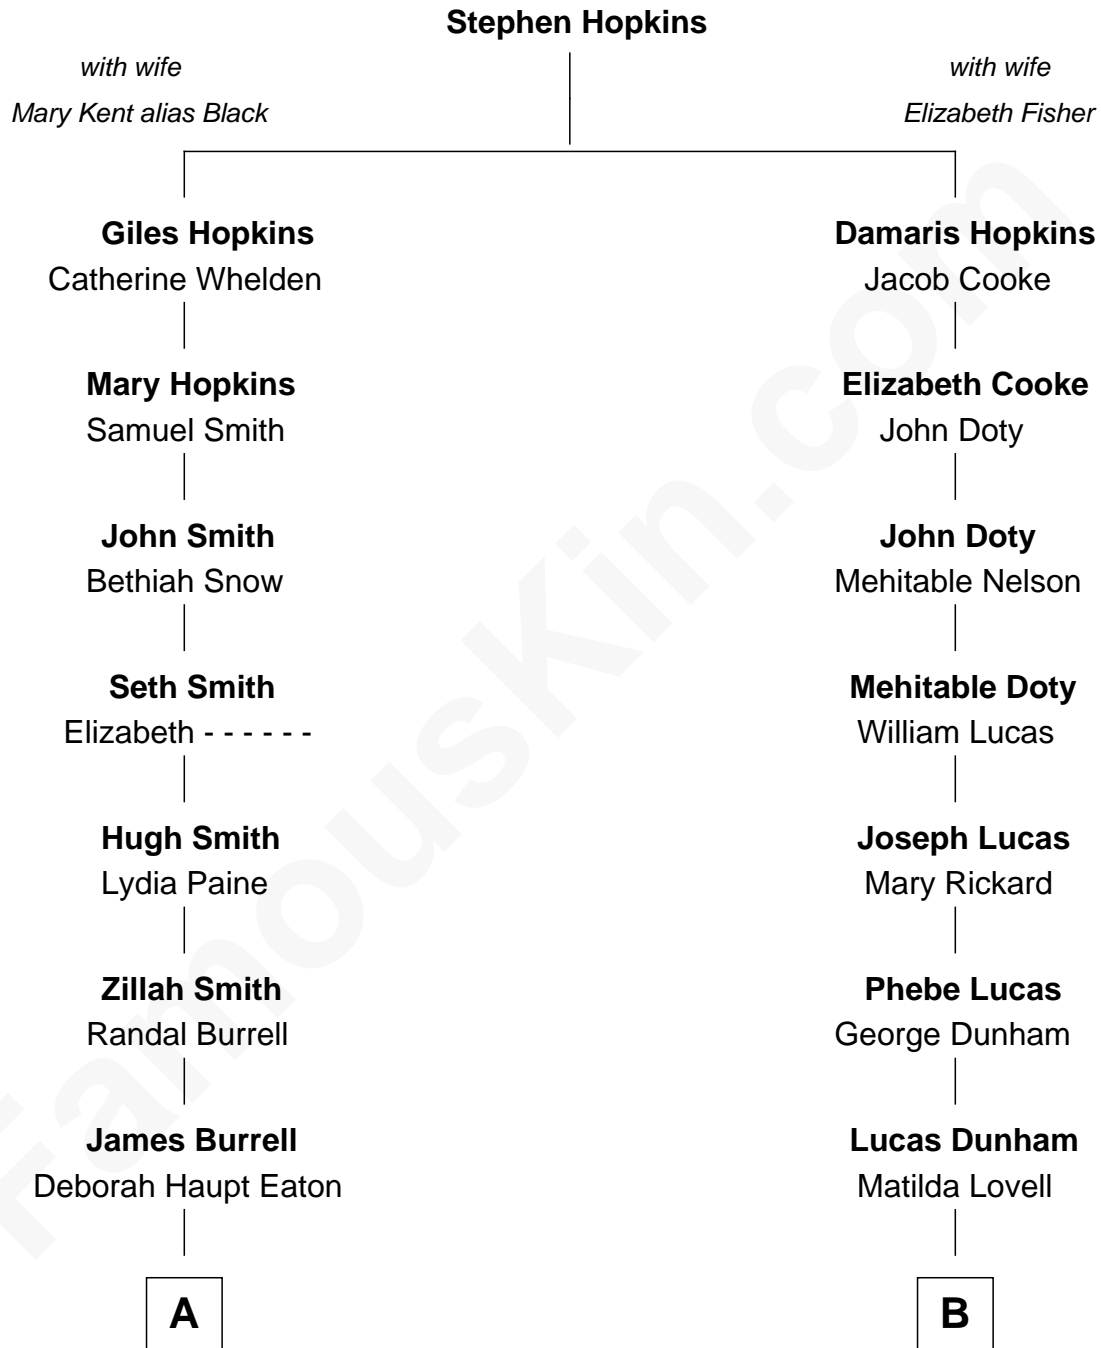

FamousKin.com

Relationship Chart of

Merrill C. Meigs

Publisher, Chicago Herald & Examiner

8th cousin 2 times removed of

Samuel P. Goddard

12th Governor of Arizona

A