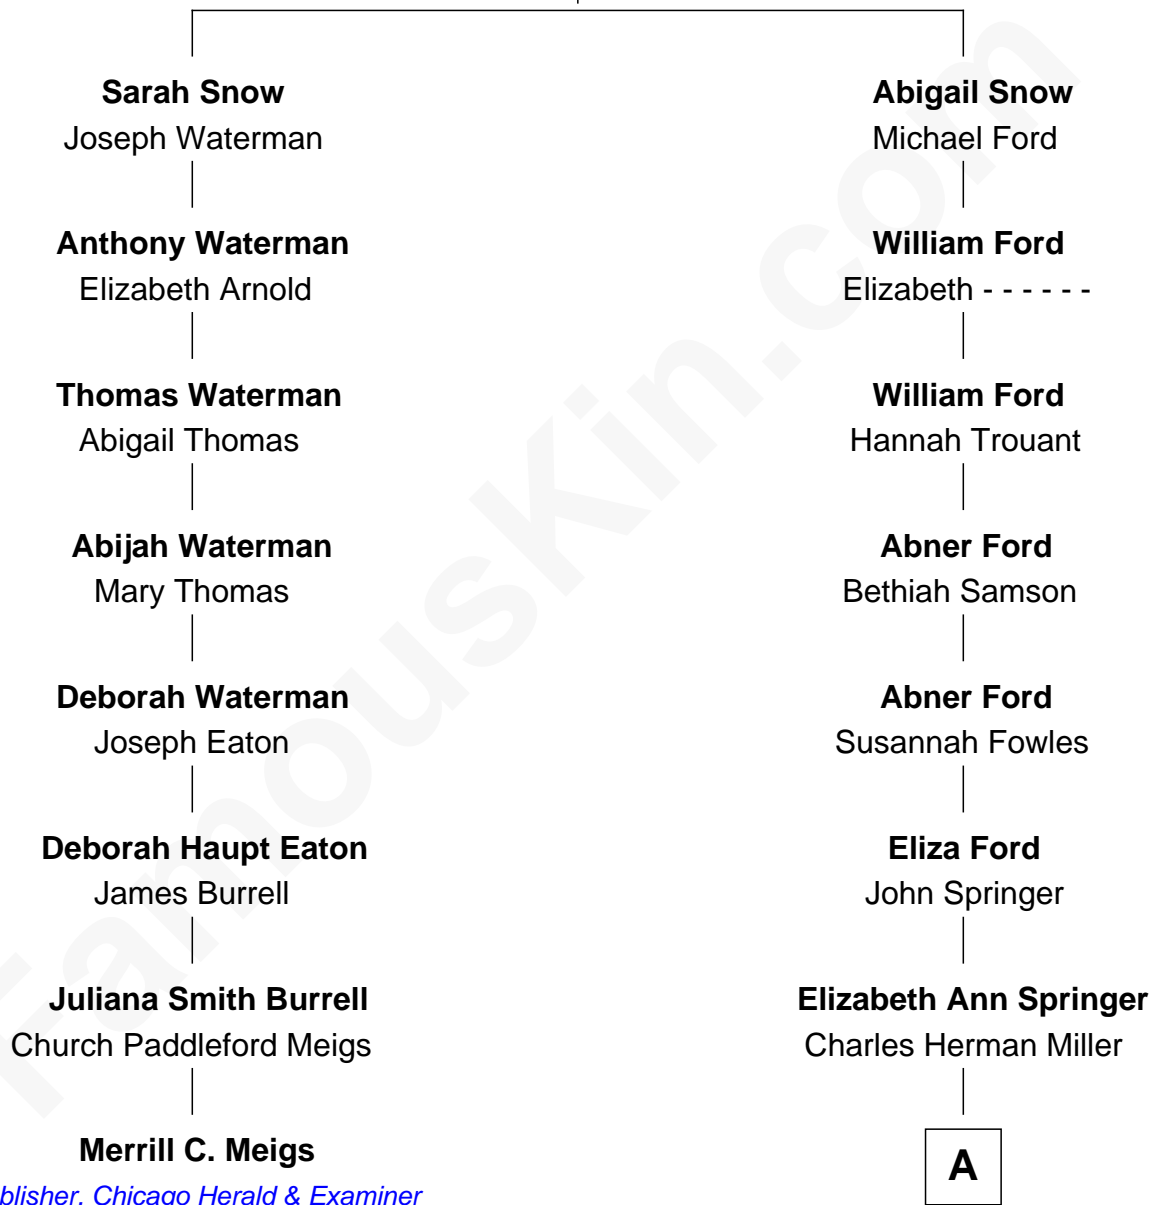

FamousKin.com

Relationship Chart of

Merrill C. Meigs

Publisher, Chicago Herald & Examiner

7th cousin 3 times removed of

Marie-Chantal Miller

Crown Princess of Greece

Anthony Snow

Abigail Warren

A

Ellis John Springer Miller

Blanche Louise Appleton

Ellis Warren Appleton Miller

Sophia June Squarebriggs

Robert Warren Miller

Marie Clara Pesantes