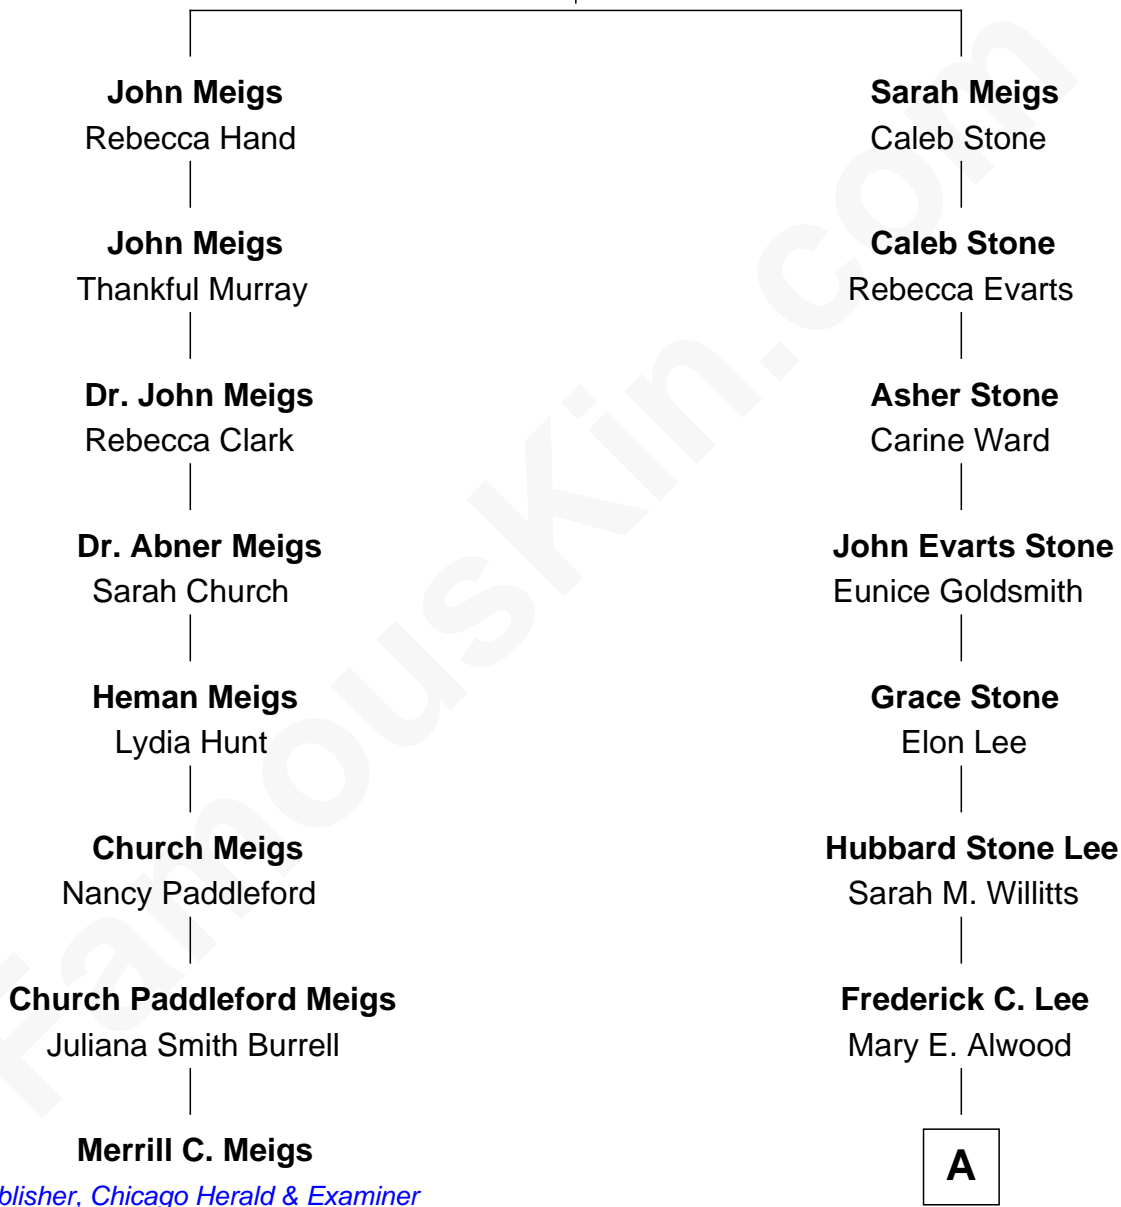

FamousKin.com

Relationship Chart of

Merrill C. Meigs

Publisher, Chicago Herald & Examiner

7th cousin 2 times removed of

Brewster H. Shaw

NASA Astronaut

John Meigs
Sarah Wilcockson

A

|
Harry Pearl Lee

Lucy G. McNutt

|
Leone Marguerite Lee

Brewster Hopkinson Shaw

|
Brewster H. Shaw

NASA Astronaut

FamousKin.com