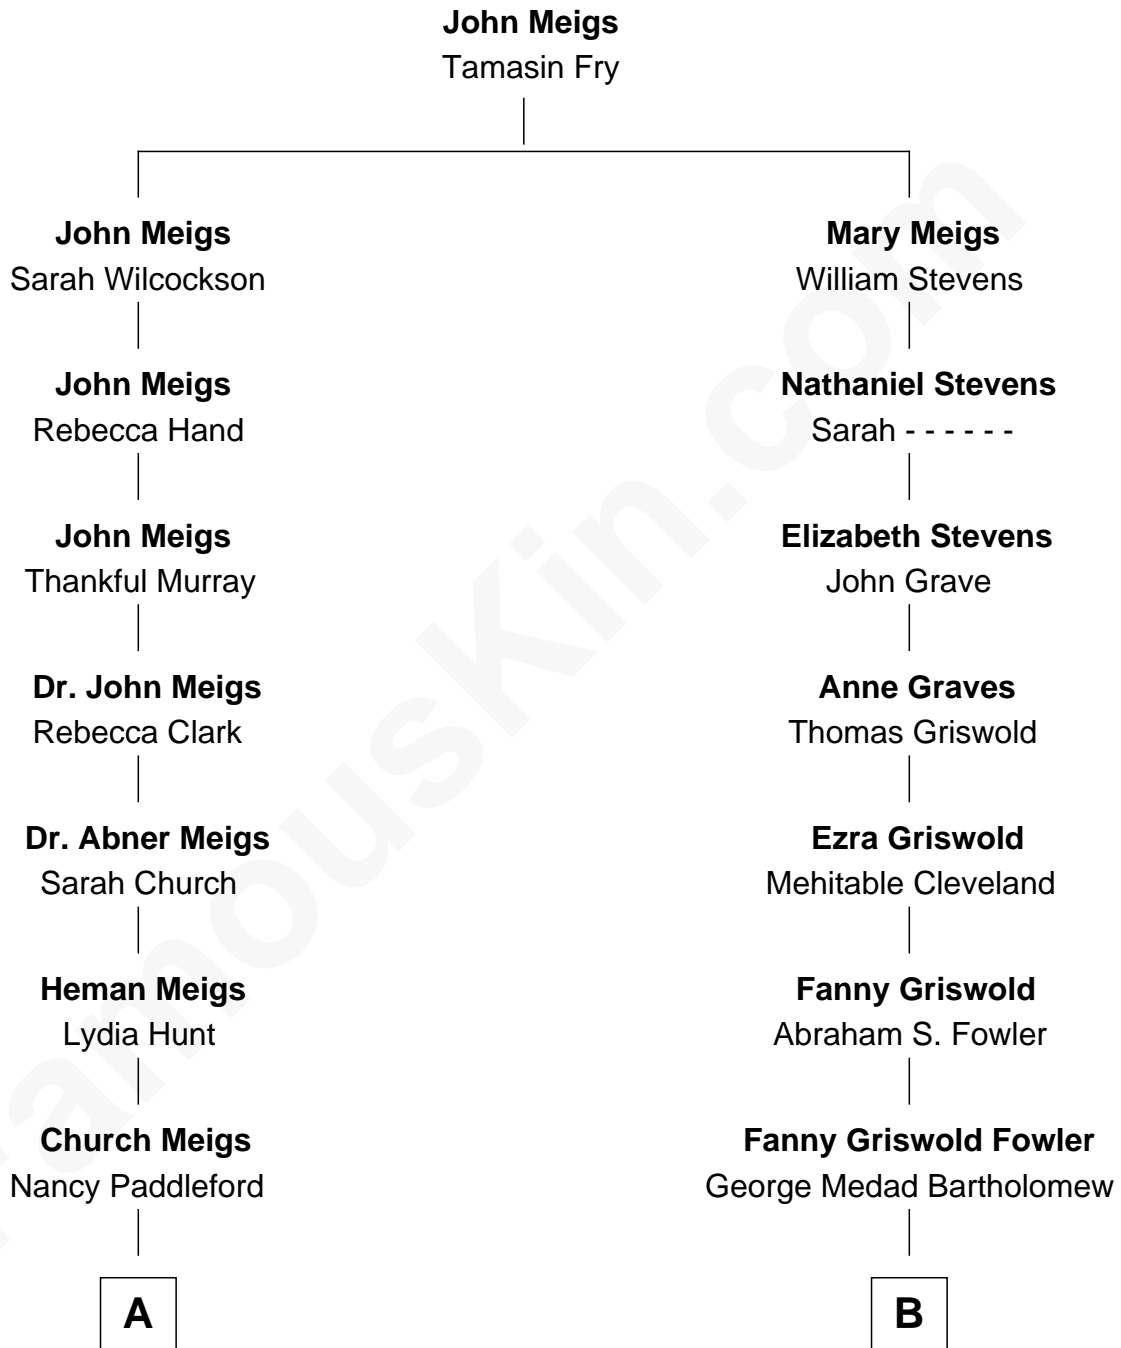

FamousKin.com

Relationship Chart of

Merrill C. Meigs

Publisher, Chicago Herald & Examiner

8th cousin 2 times removed of

Bill Weld

68th Governor of Massachusetts

A

Margaret Low White

David Weld

Mary Blake Nichols

Bill Weld

68th Governor of Massachusetts