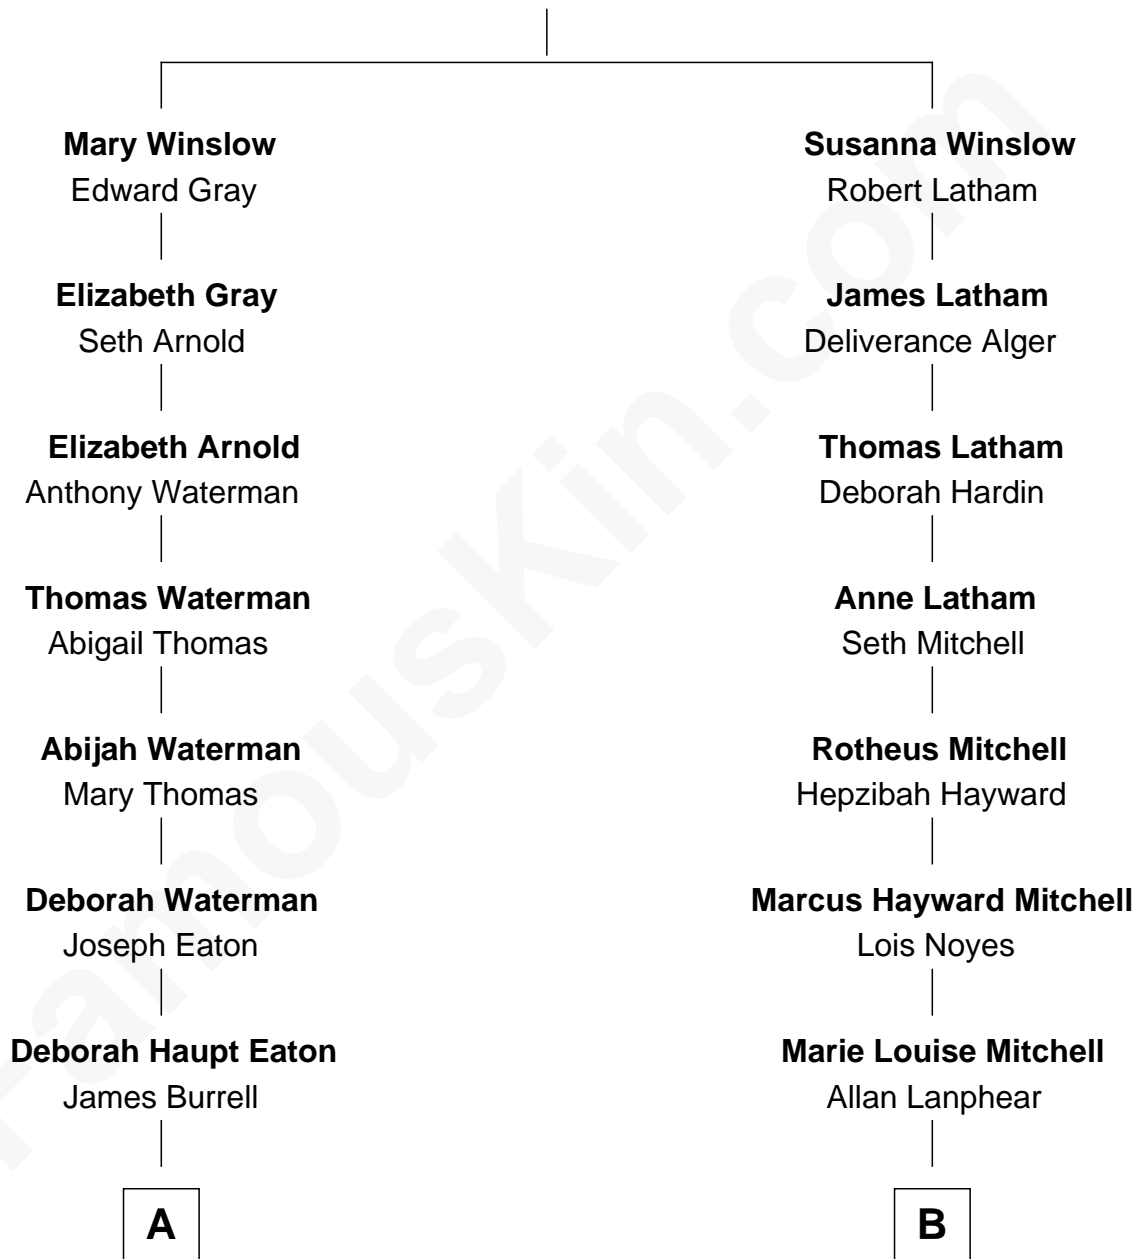

FamousKin.com Relationship Chart of

Merrill C. Meigs

Publisher, Chicago Herald & Examiner

8th cousin 3 times removed of

Bridget Fonda

Movie Actress

John Winslow

Mary Chilton