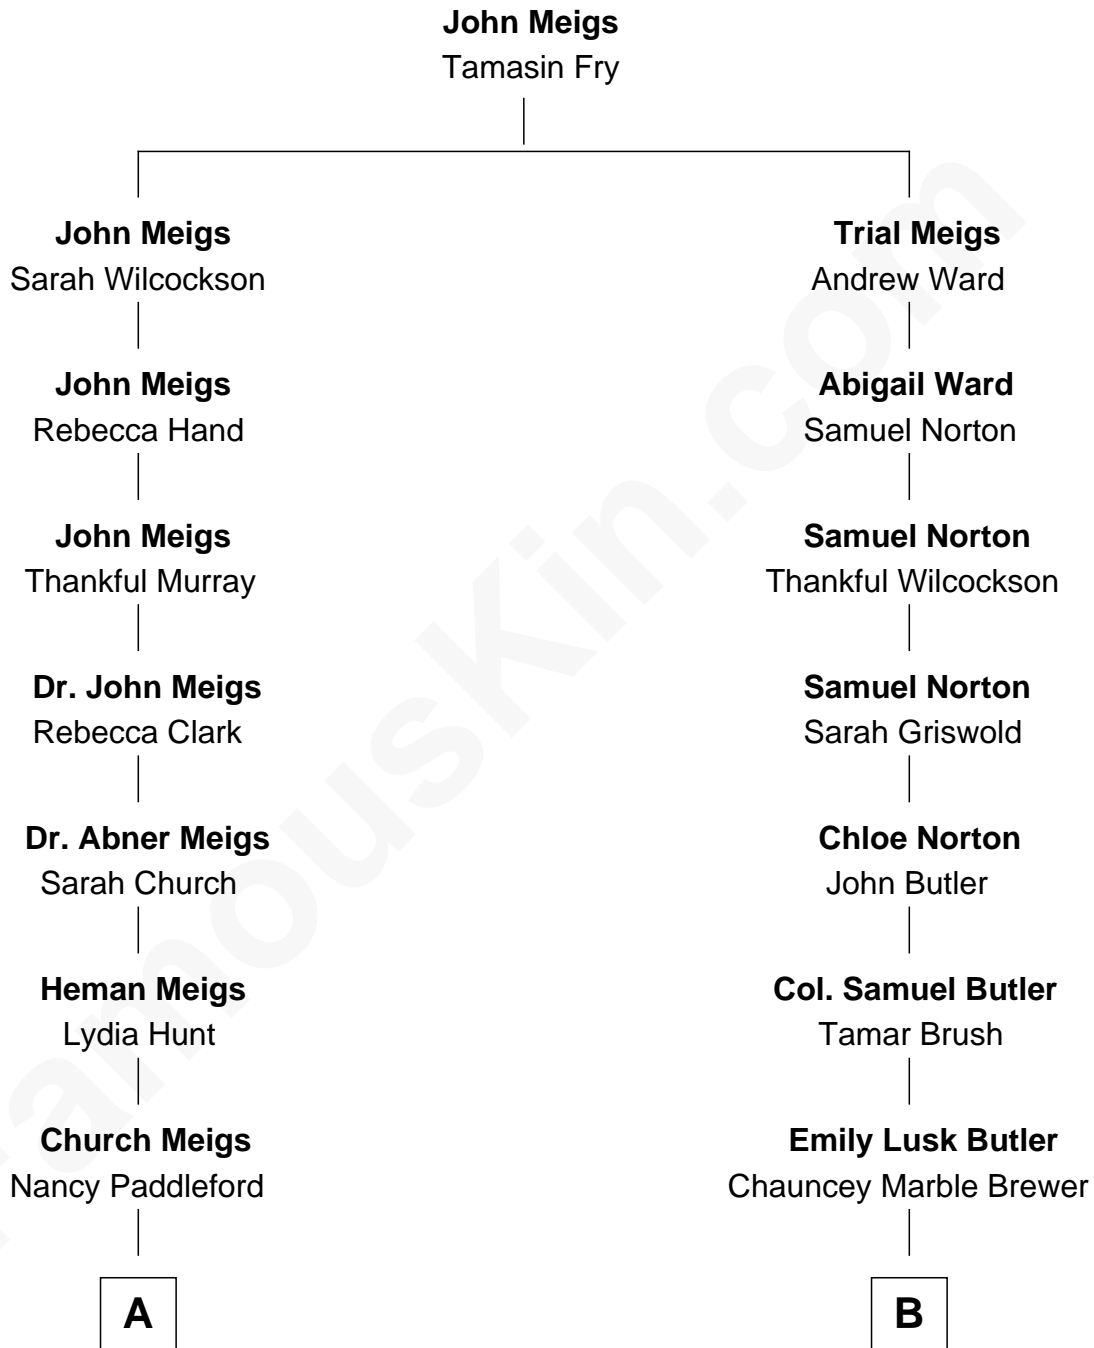

FamousKin.com

Relationship Chart of

Merrill C. Meigs

Publisher, Chicago Herald & Examiner

8th cousin 3 times removed of

Bridget Fonda

Movie Actress

A