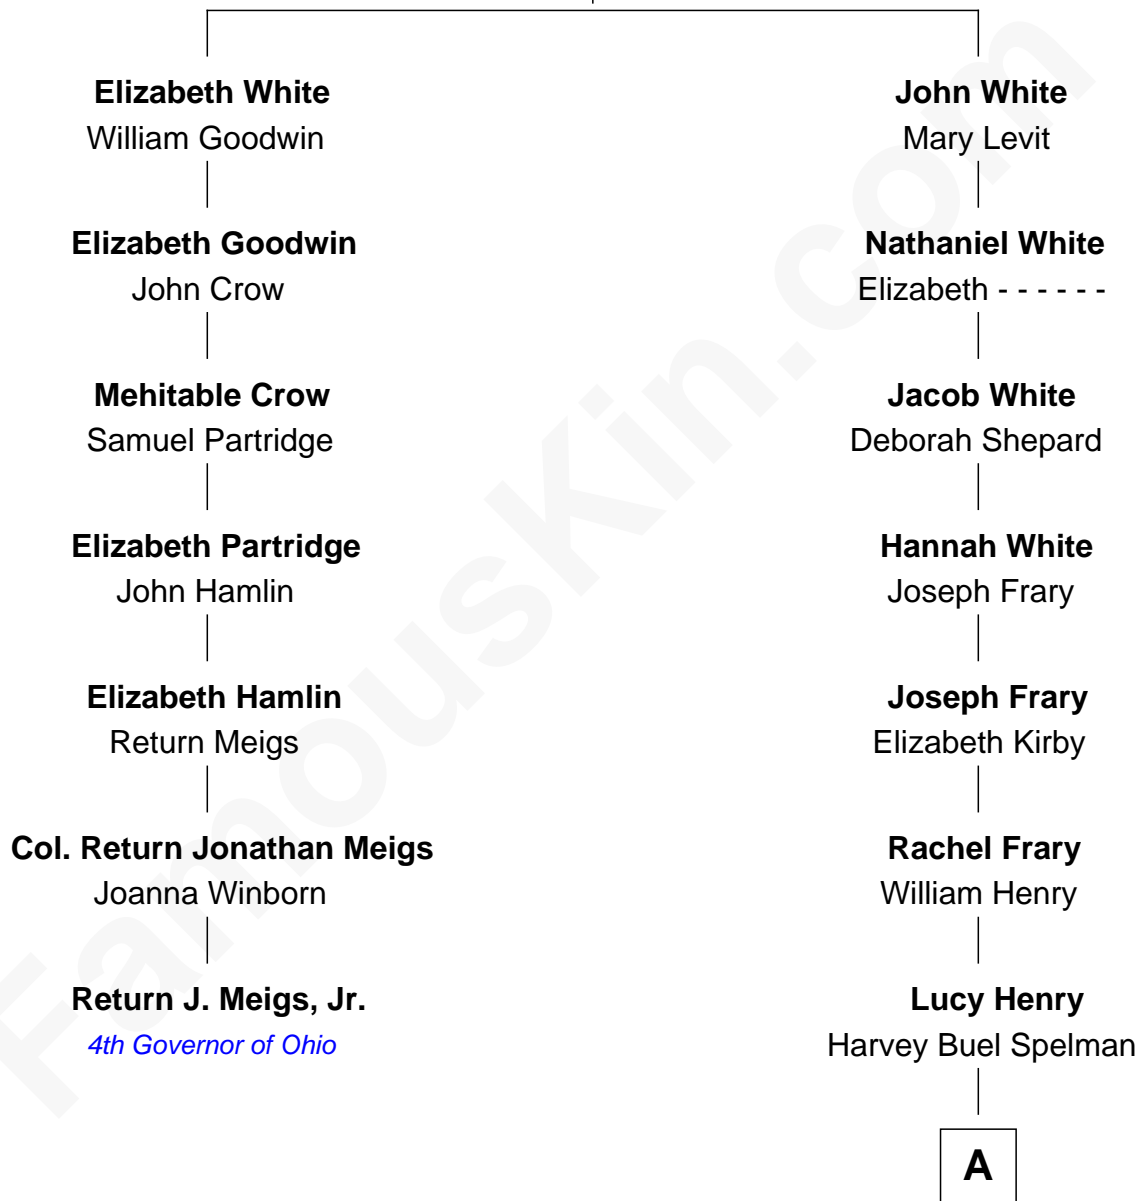

# FamousKin.com Relationship Chart of

**Return J. Meigs, Jr.**  
*4th Governor of Ohio*

6th cousin 3 times removed of

**Nelson Rockefeller**  
*41st U.S. Vice-President*

**Robert White**  
Bridget Allgar

**A**

—  
**Laura Celestia Spelman**  
John Davison Rockefeller

—  
**John Davison Rockefeller**  
Abby Greene Aldrich

—  
**Nelson Rockefeller**  
*41st U.S. Vice-President*

FamousKin.com