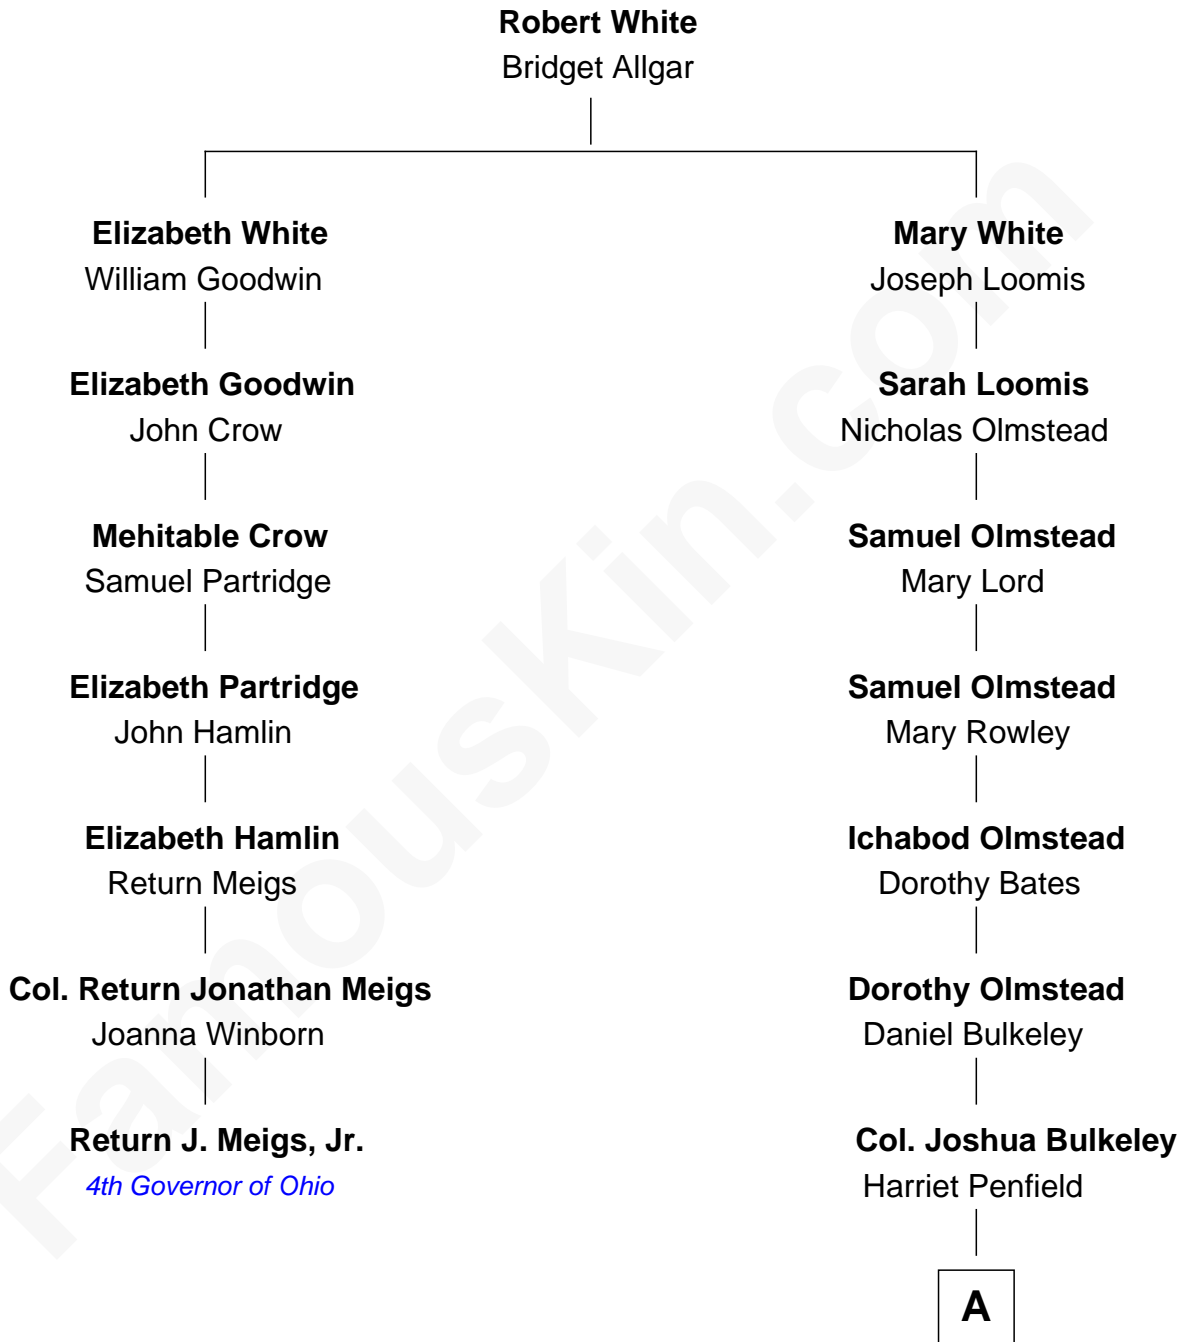

# FamousKin.com Relationship Chart of

**Return J. Meigs, Jr.**

*4th Governor of Ohio*

6th cousin 6 times removed of

**Michael Bennet**

*U.S. Senator from Colorado*

**A**

**Harriet Maria Bulkeley**