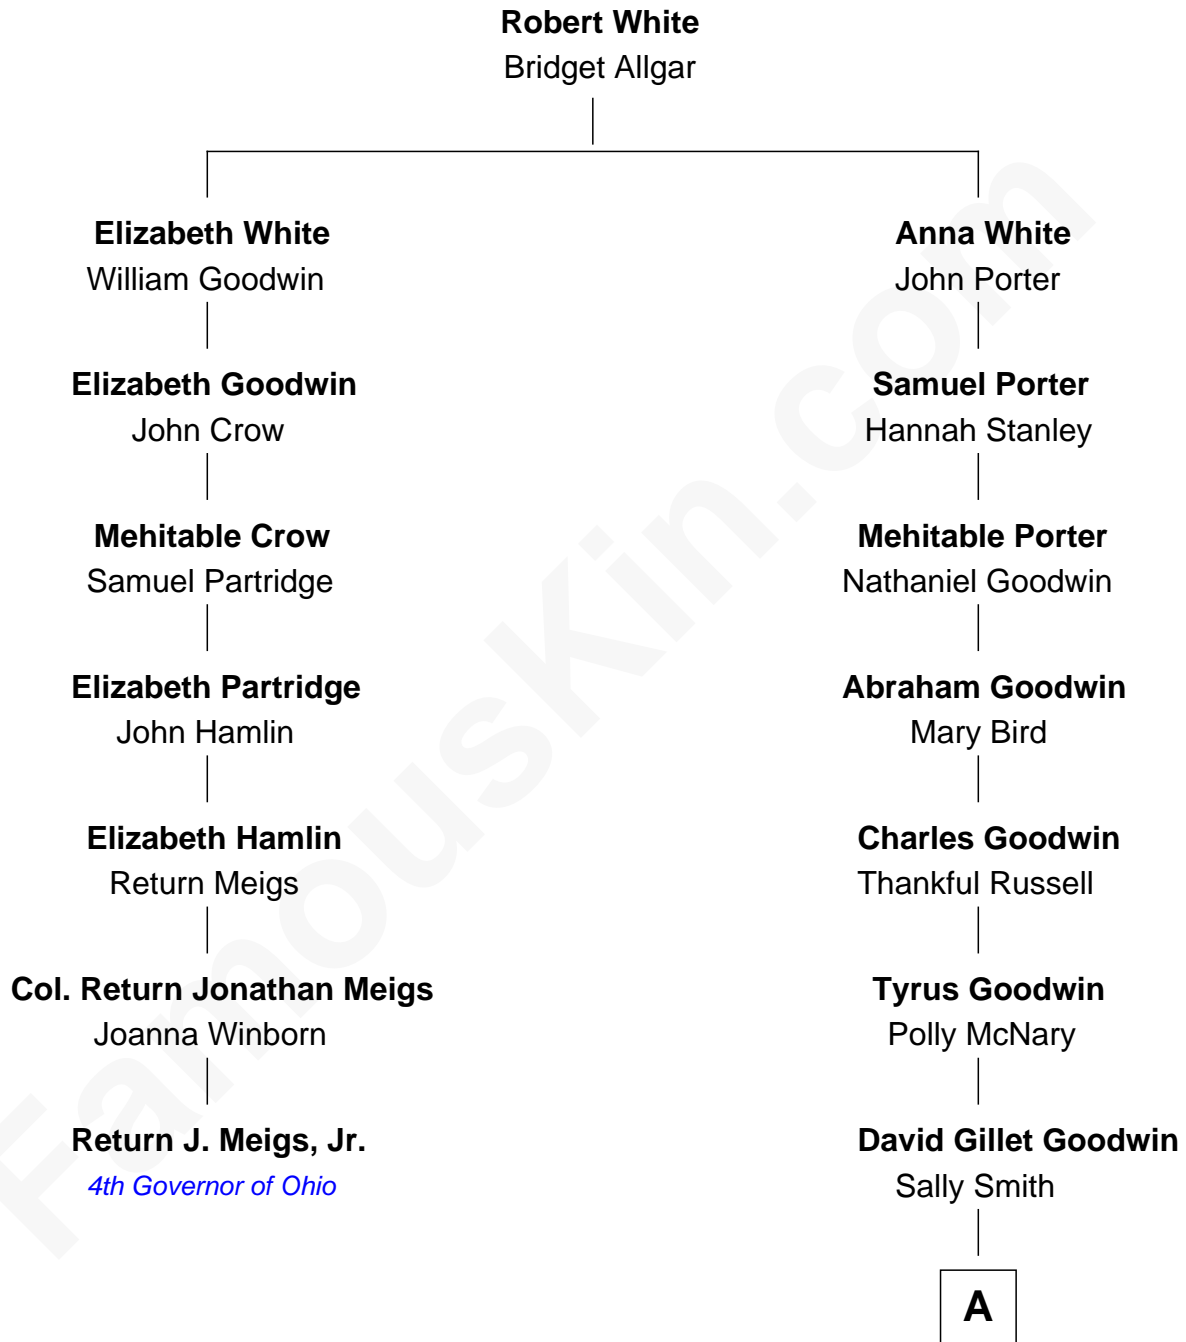

**FamousKin.com**  
**Relationship Chart of**  
**Return J. Meigs, Jr.**  
*4th Governor of Ohio*

6th cousin 7 times removed of

**Joe Keery**  
*TV and Movie Actor*

**A**

**David C. Goodwin**

Olive Jane Marsh

**Isabelle Rachel Goodwin**

John Hall Morse

**Anna Lucretia Morse**

Paul Haney

**John Thomas Haney**

Virginia Mae Holmes

**Susan Rae Haney**

Robert McClelleen Barger