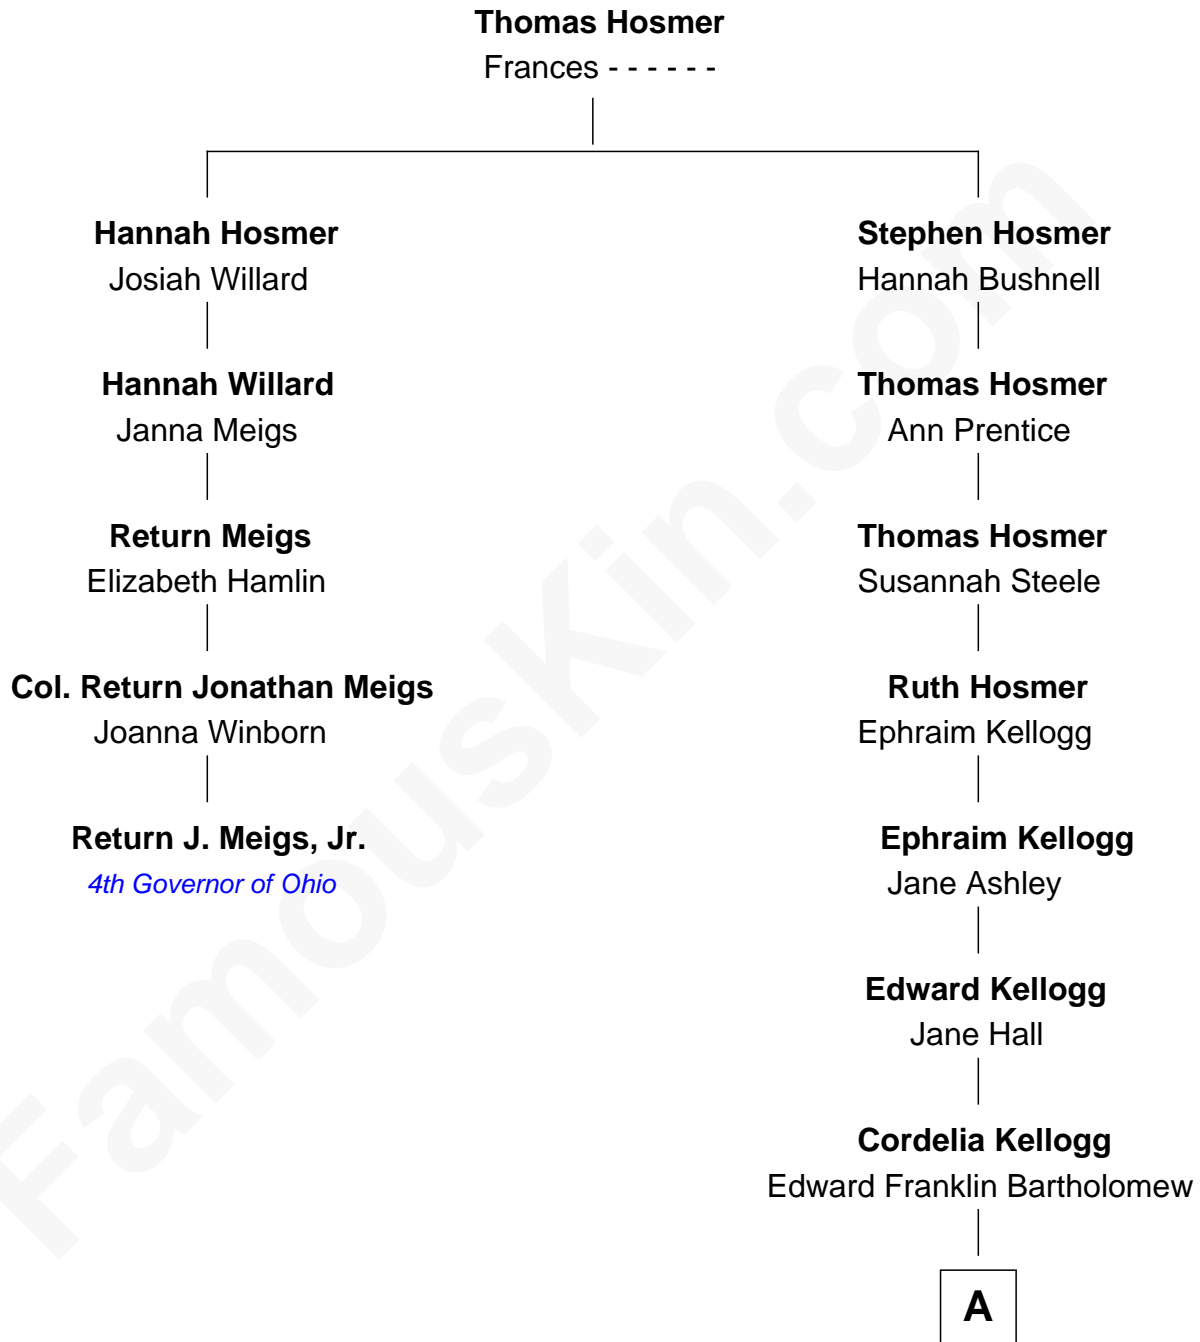

FamousKin.com Relationship Chart of

Return J. Meigs, Jr.

4th Governor of Ohio

4th cousin 6 times removed of

Clint Eastwood

TV & Film Actor and Director

A

|
Sophia Aurelia Bartholomew

Charles Claude Runner

|
Waldo Errol Runner

Virginia May McClanahan

|
Margaret Ruth Runner

Clinton Eastwood

|
Clint Eastwood

TV & Film Actor and Director

FamousKin.com